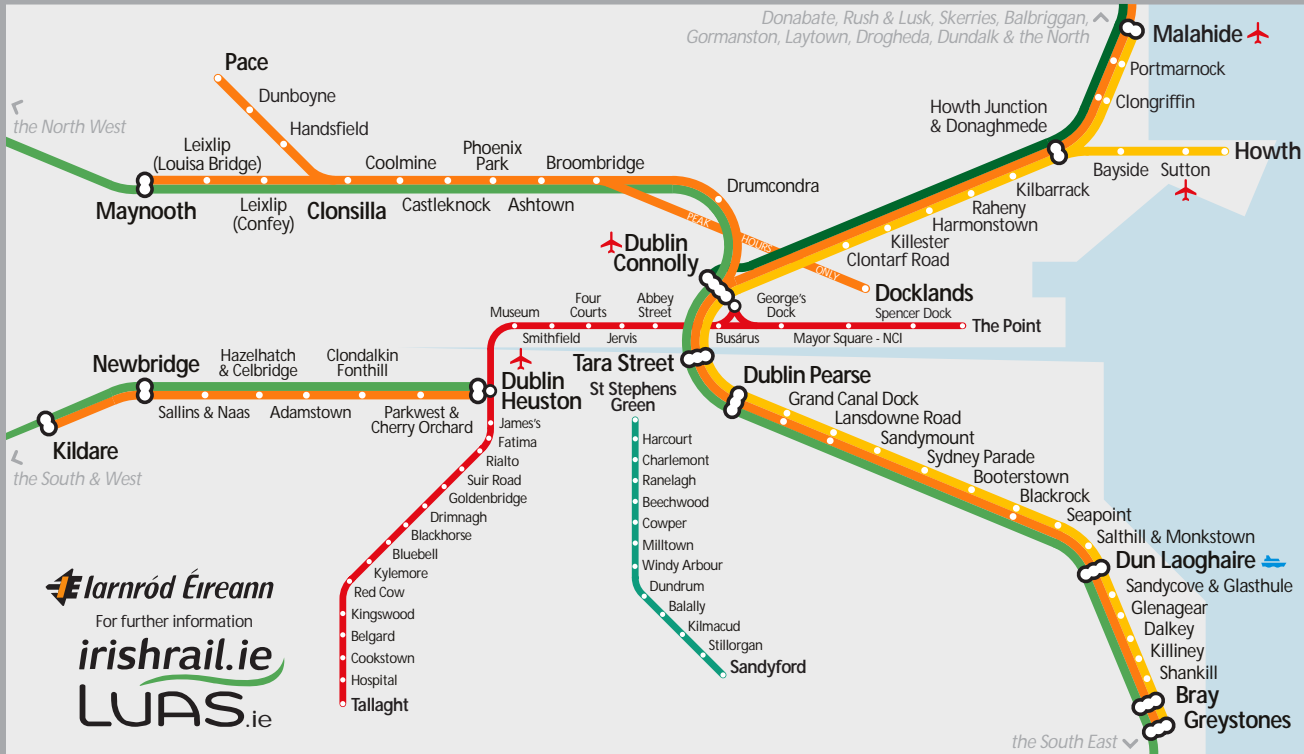

DUBLIN

# Rail

Dart

Commuter

Inter-City

Belfast Enterprise

# Tram

Luas Red line

Luas Green line

Coach connection to  
Dublin International Airport

Ferry connection to Holyhead

[www.projectmapping.co.uk](http://www.projectmapping.co.uk)

© 2010 Andrew Smithers  
Dublin v4 8/4/10