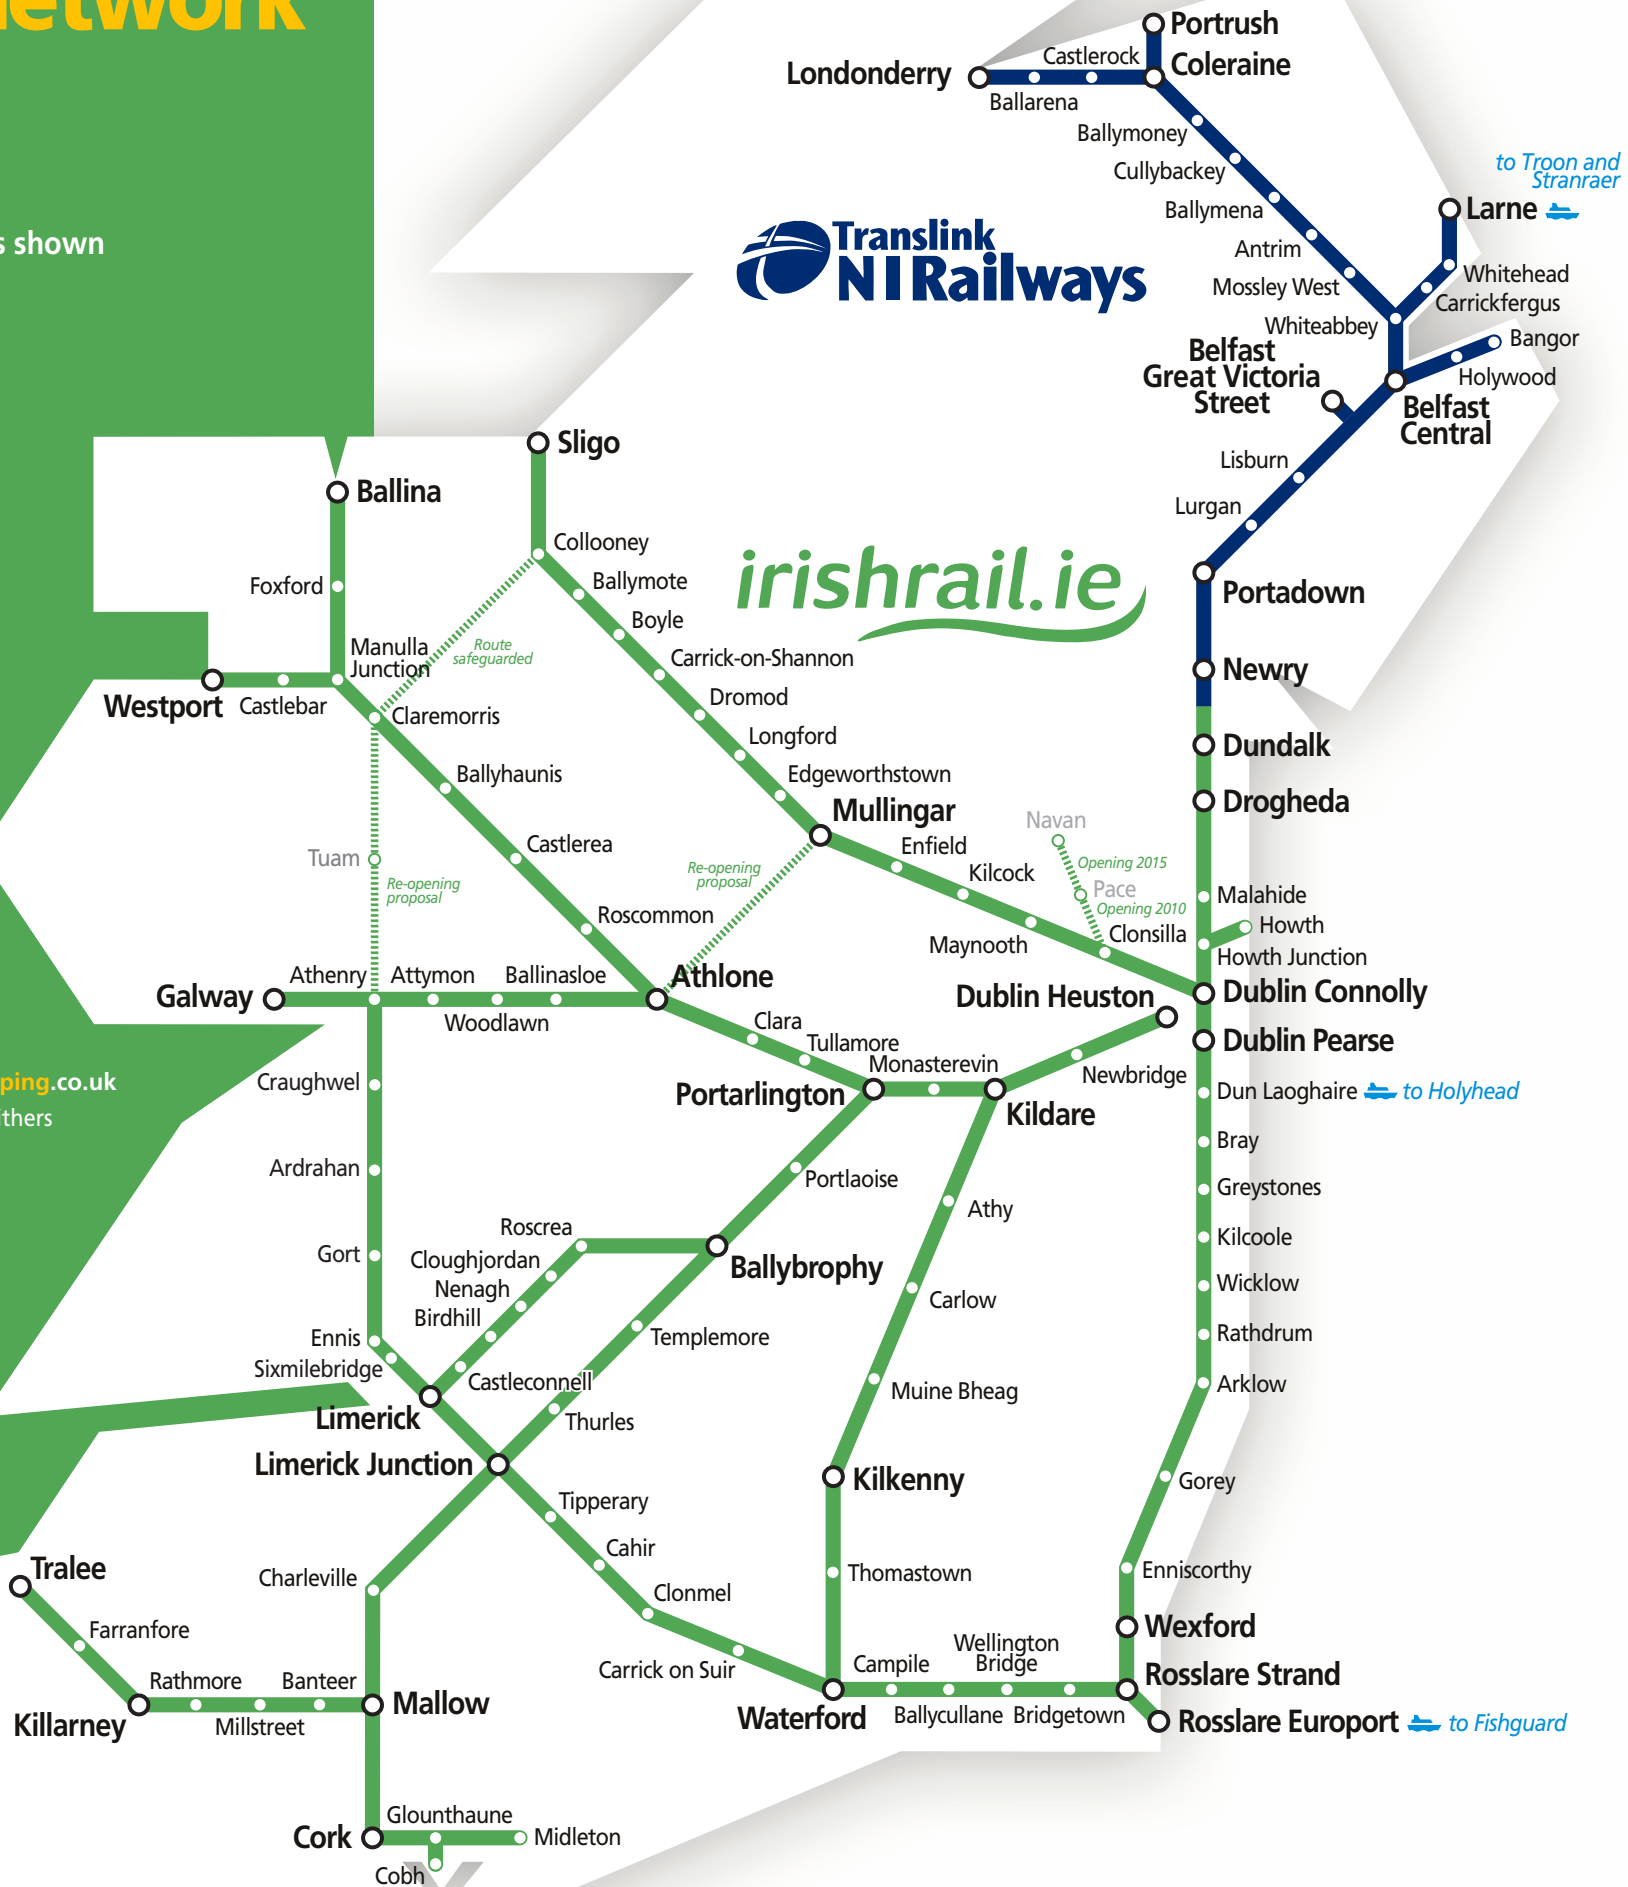

IRELAND rail network

April 2010

Not all stations shown

www.projectmapping.co.uk

© 2010 Andrew Smithers
Ireland v8 8/4/10

**Translink
NI Railways**

irishrail.ie

**PROJECT
MAPPING**