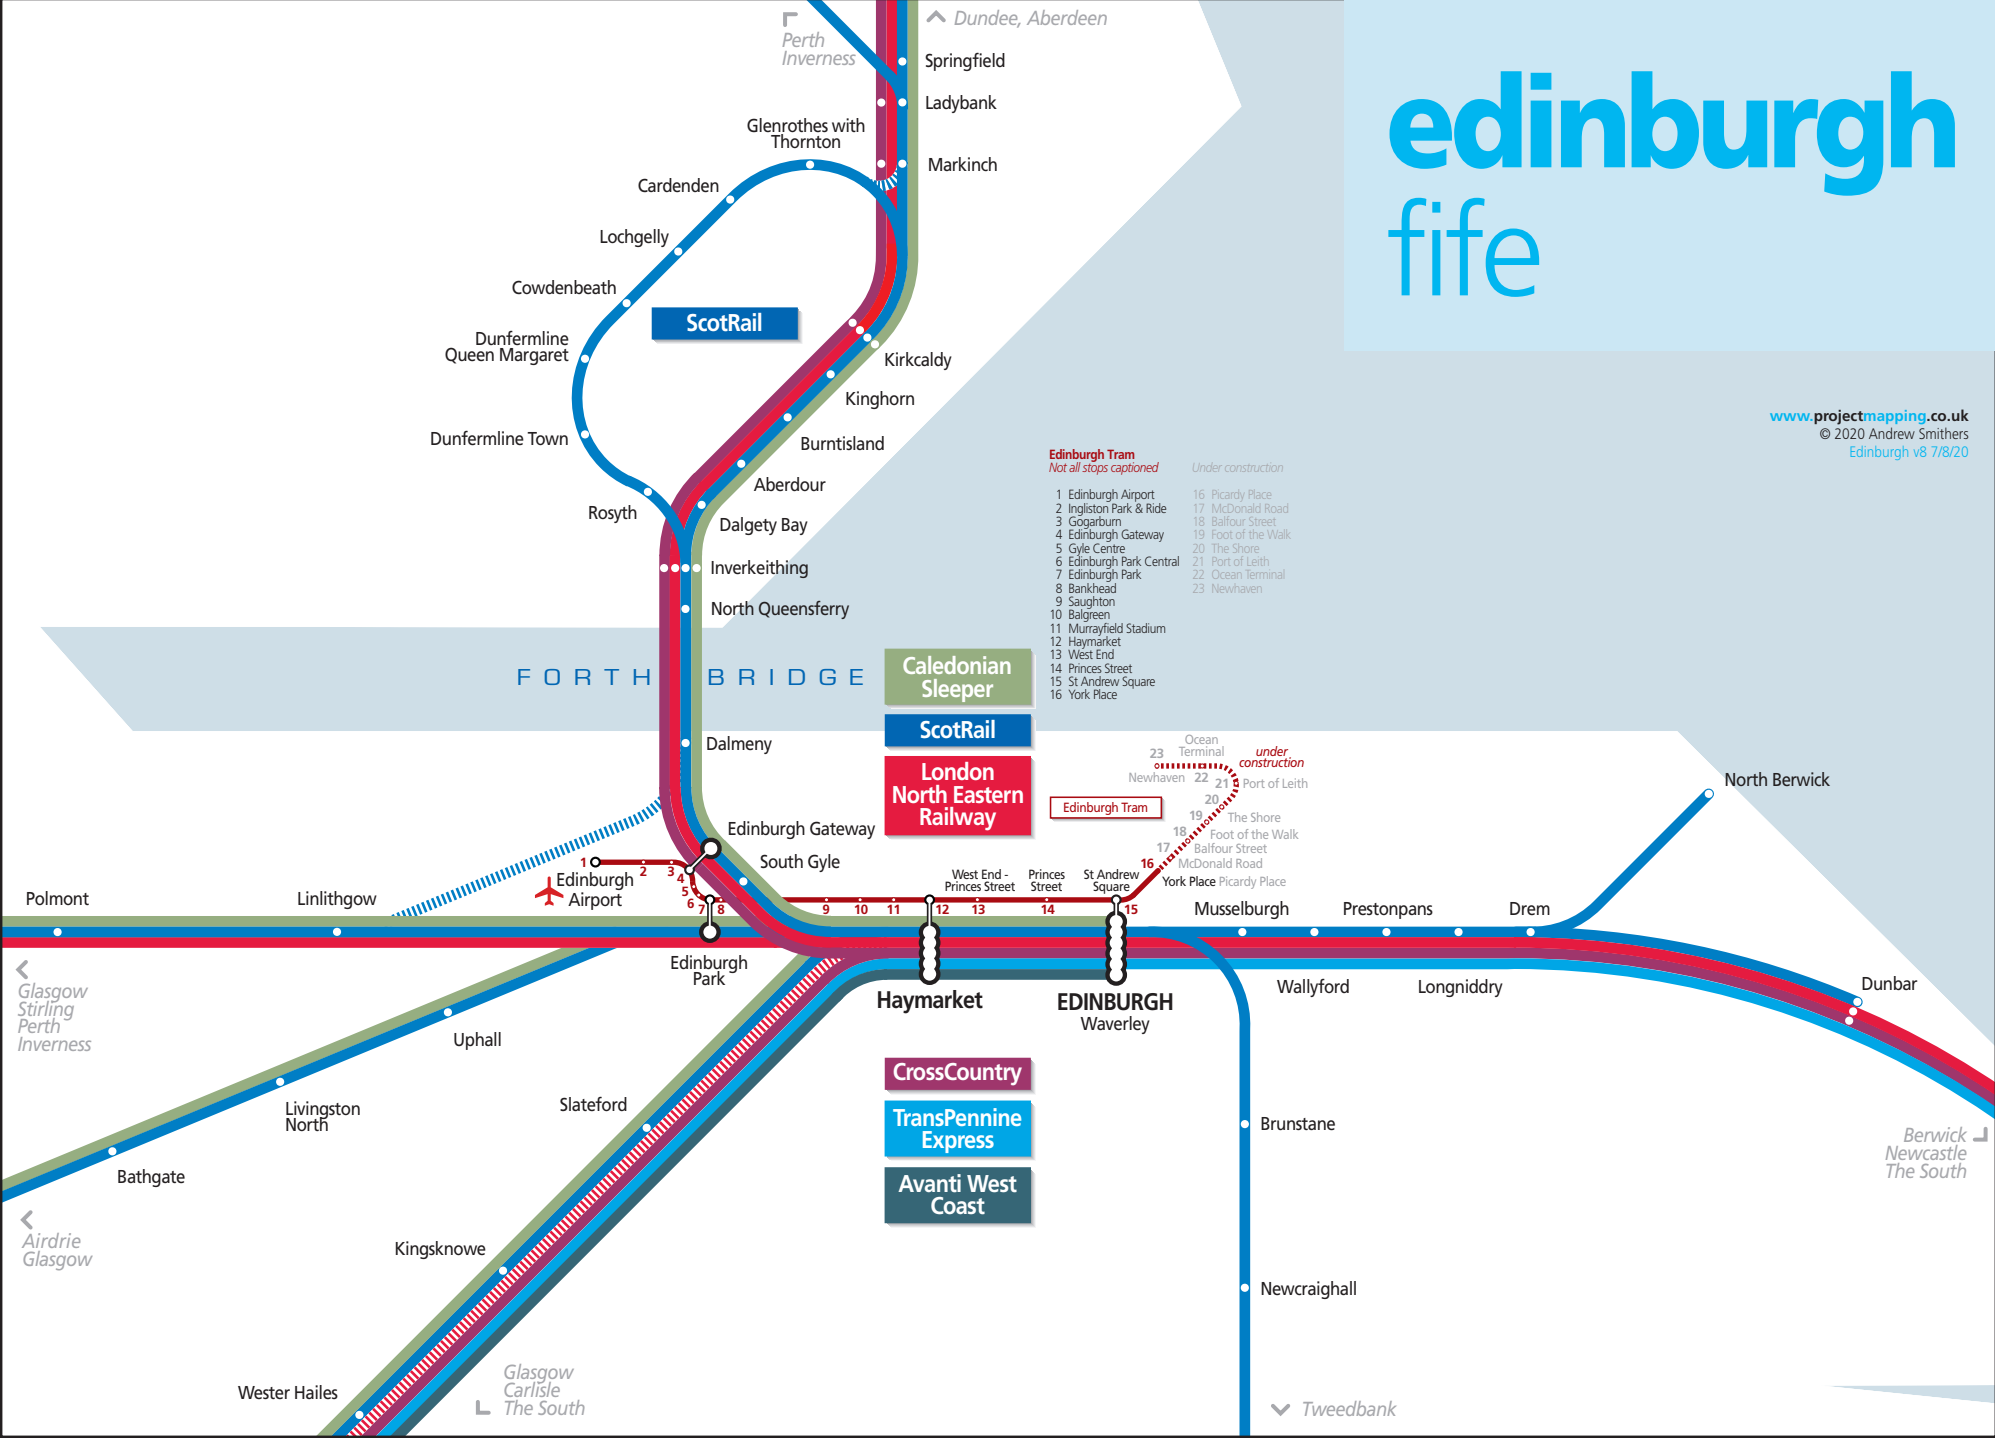

edinburgh fife

www.projectmapping.co.uk
© 2020 Andrew Smithers
Edinburgh v8 7/8/20

1. **Edinburgh Tram**
   Not all stops captioned
2. 1 Edinburgh Airport
   - 2 Ingliston Park & Ride
   - 3 Gogarburn
   - 4 Edinburgh Gateway
   - 5 Gyle Centre
   - 6 Edinburgh Park Central
   - 7 Edinburgh Park
   - 8 Bankhead
   - 9 Saughton
   - 10 Balgreen
   - 11 Murrayfield Stadium
   - 12 Haymarket
   - 13 West End
   - 14 Princes Street
   - 15 St Andrew Square
   - 16 York Place
   - 17 McDonald Road
   - 18 Balfour Street
   - 19 Foot of the Walk
   - 20 The Shore
   - 21 Port of Leith
   - 22 Ocean Terminal
   - 23 Newhaven
3. *Under construction*
4. 16 Picardy Place
   - 17 McDonald Road
   - 18 Balfour Street
   - 19 Foot of the Walk
   - 20 The Shore
   - 21 Port of Leith
   - 22 Ocean Terminal
   - 23 Newhaven

← Glasgow
Stirling
Perth
Inverness

← Airdrie
Glasgow

↳ Glasgow
Carlisle
The South

↳ Berwick
Newcastle
The South

↳ Tweedbank