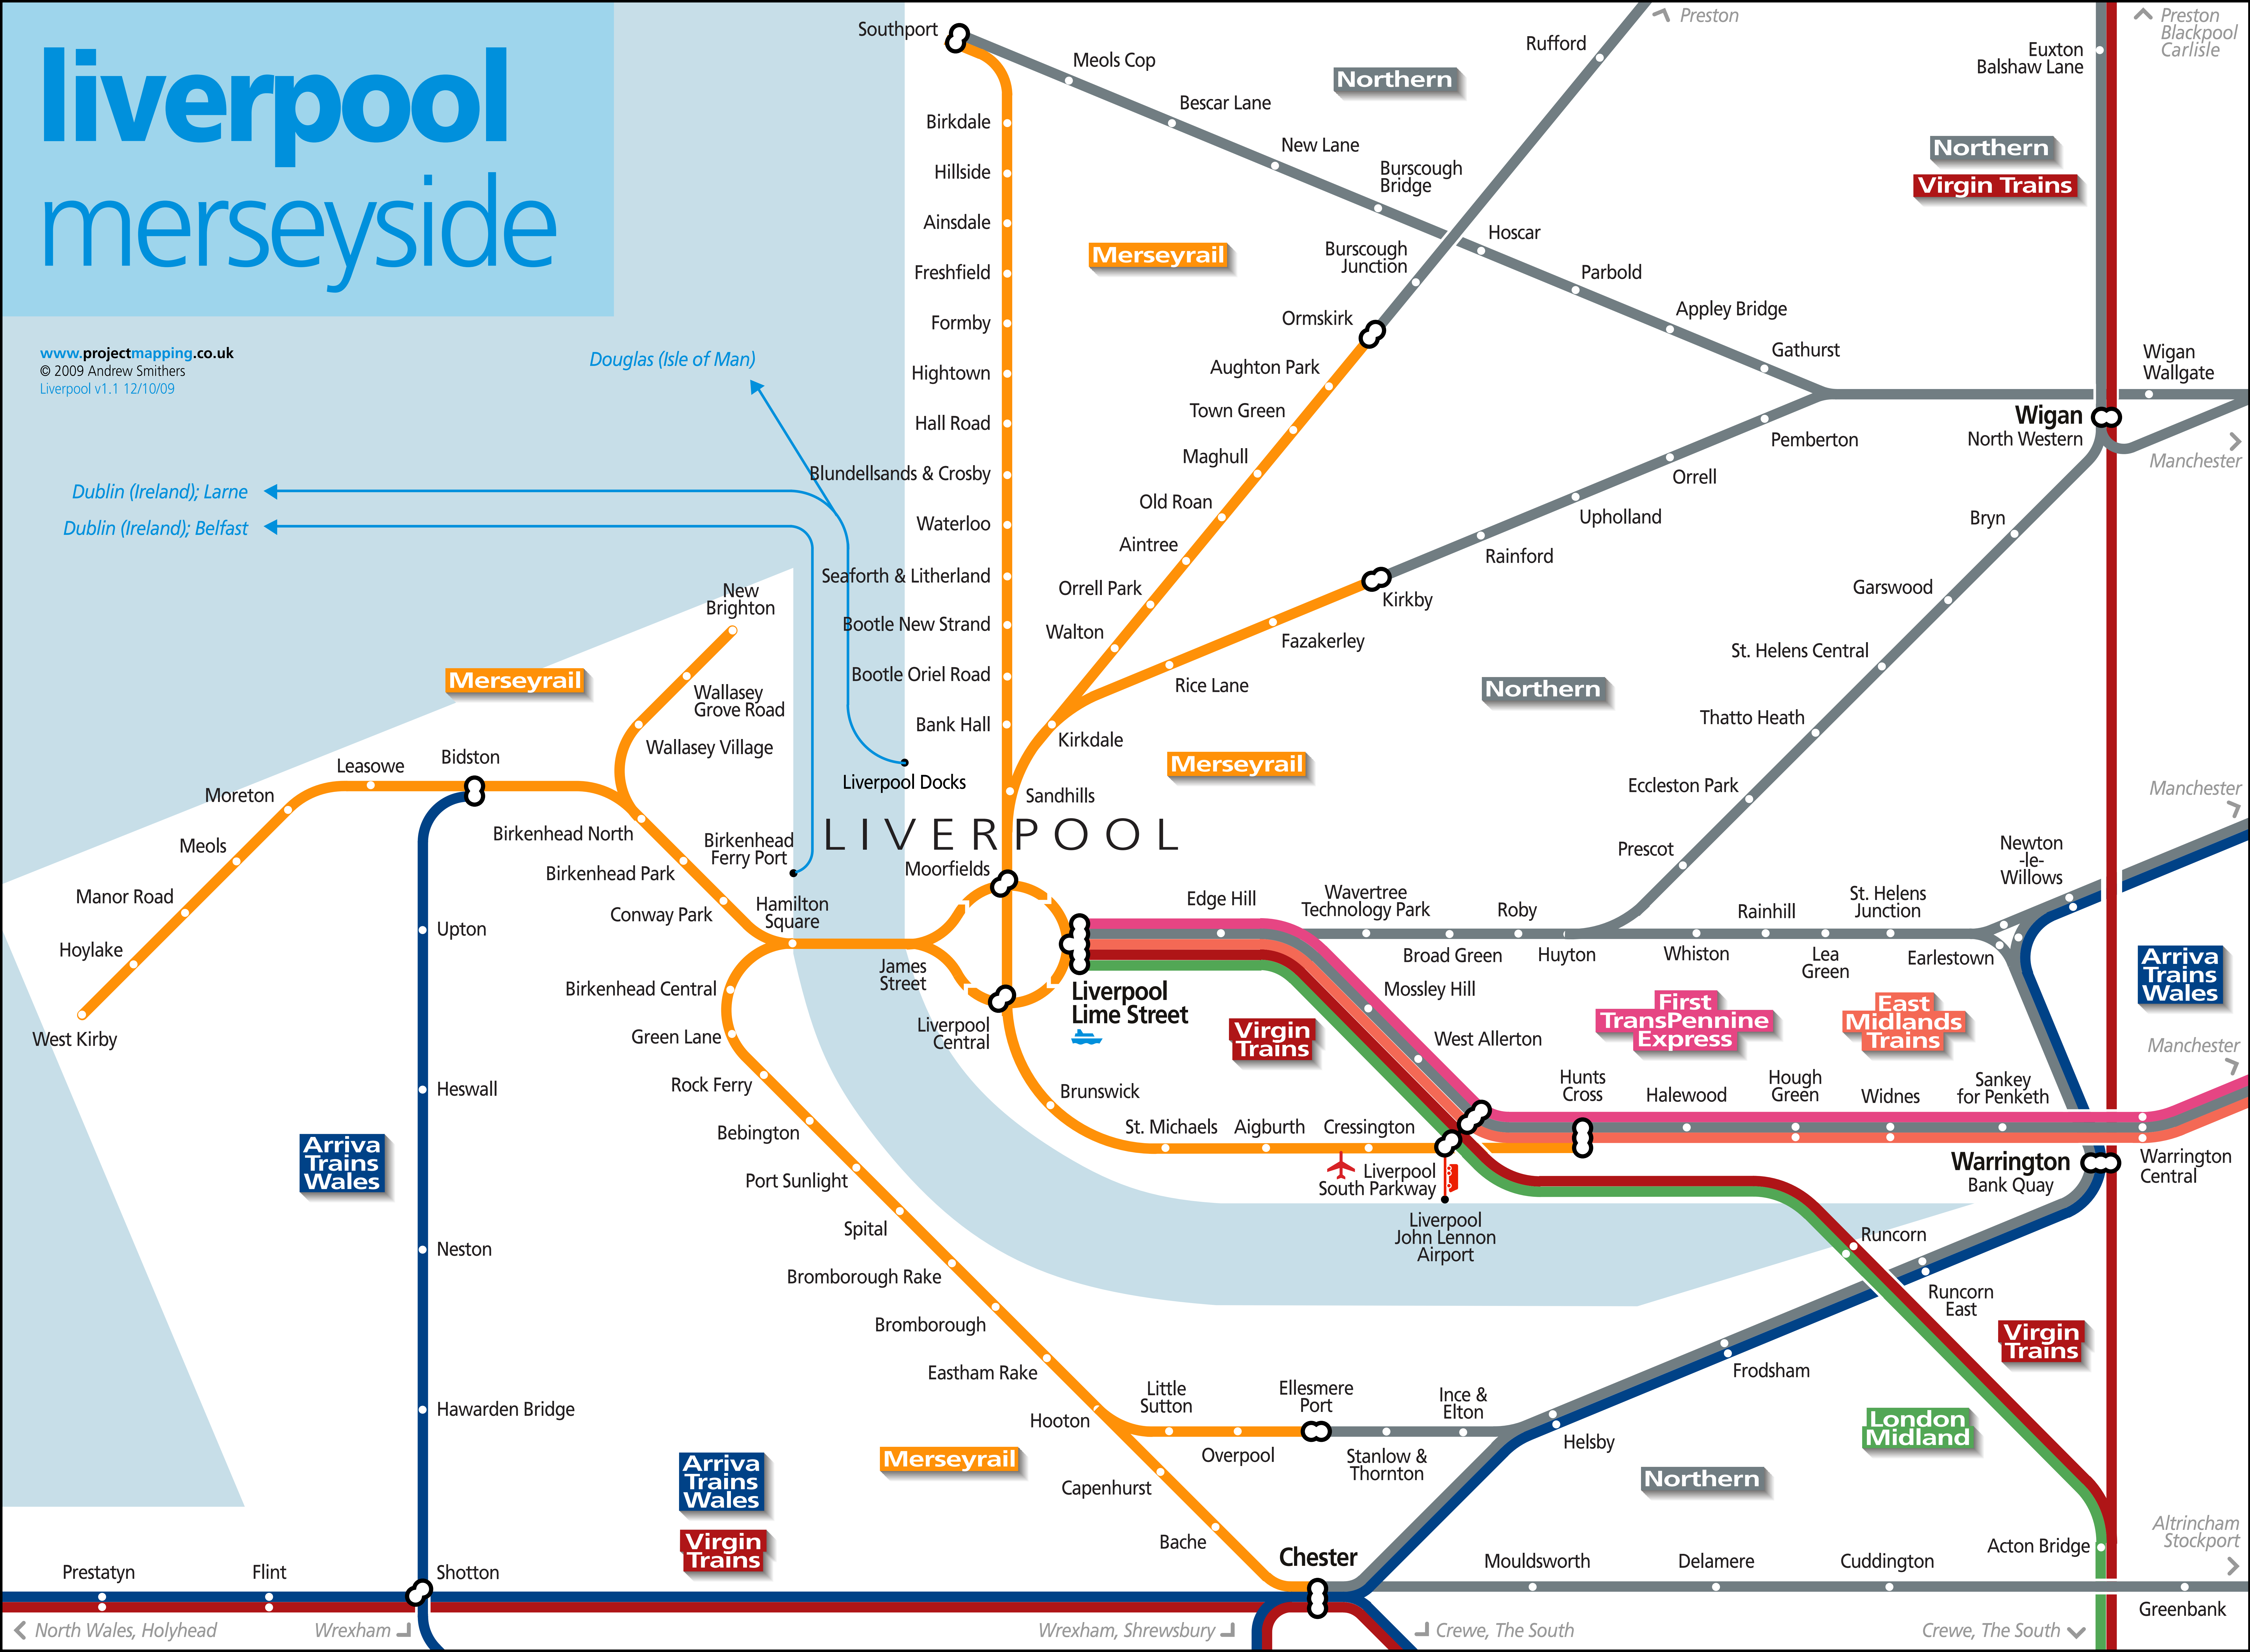

liverpool merseyside

www.projectmapping.co.uk
© 2009 Andrew Smithers
Liverpool v1.1 12/10/09

Douglas (Isle of Man)

Dublin (Ireland); Larne

Dublin (Ireland); Belfast

Arriva
Trains
Wales

Merseyrail

Merseyrail

Northern

Northern
Virgin Trains

Liverpool
Lime Street

Virgin
Trains

First
TransPennine
Express

East
Midlands
Trains

Arriva
Trains
Wales

Virgin
Trains

London
Midland

Arriva
Trains
Wales

Virgin
Trains

Merseyrail

Northern

North Wales, Holyhead

Wrexham

Wrexham, Shrewsbury

Crewe, The South

Crewe, The South

Greenbank