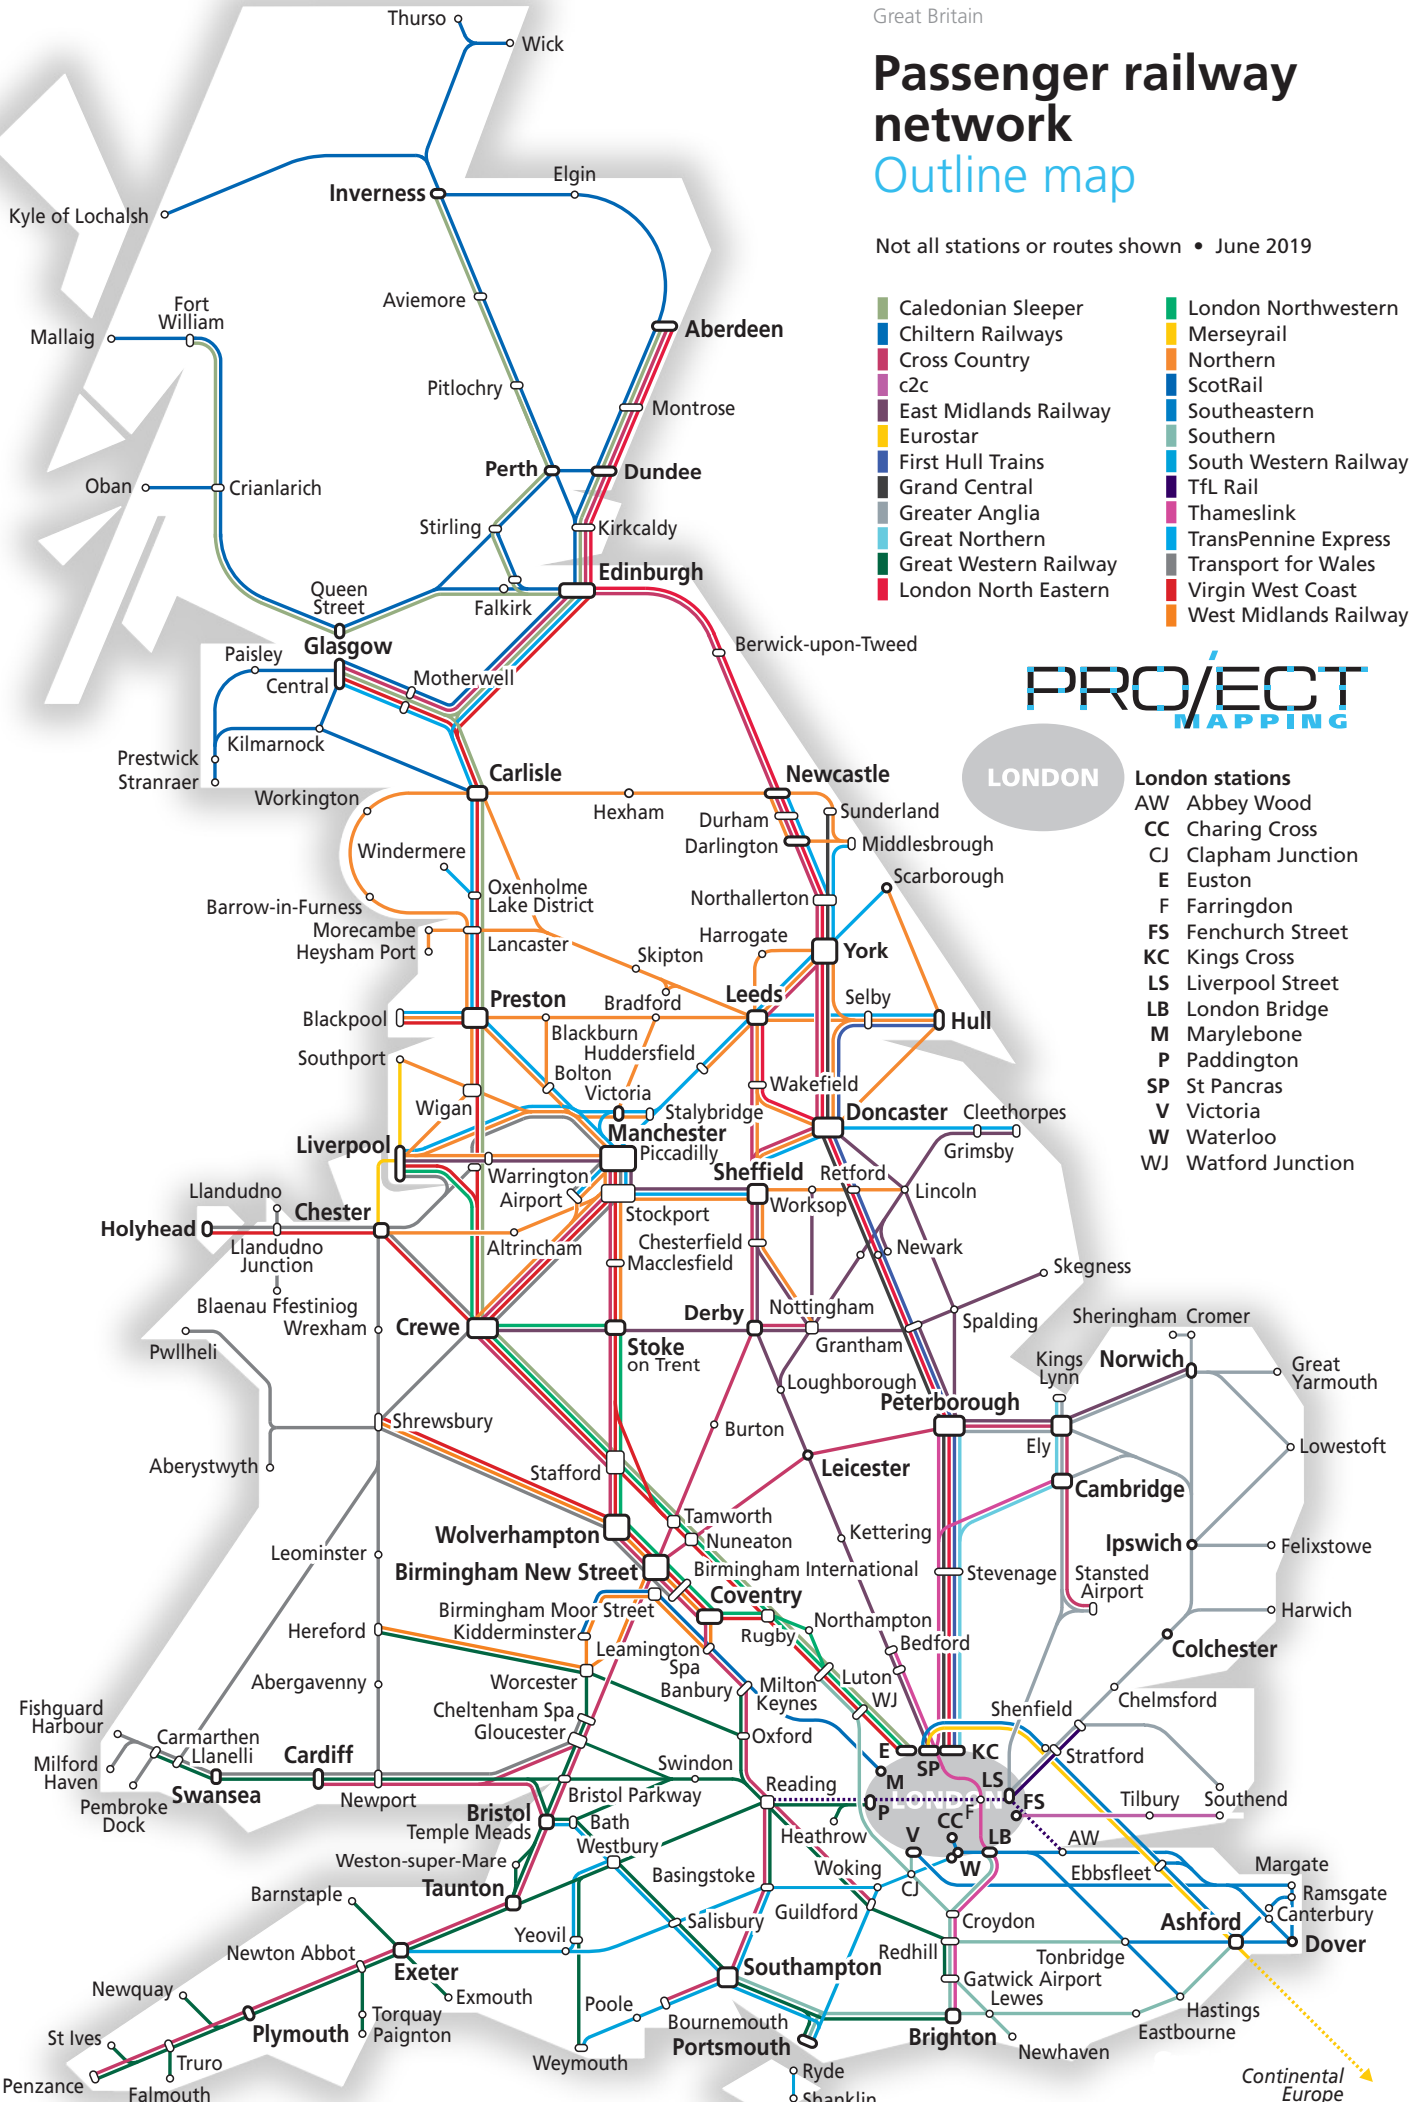

Passenger railway network

Outline map

Not all stations or routes shown • June 2019

- Caledonian Sleeper
- Chiltern Railways
- Cross Country
- c2c
- East Midlands Railway
- Eurostar
- First Hull Trains
- Grand Central
- Greater Anglia
- Great Northern
- Great Western Railway
- London North Eastern
- London Northwestern
- Merseyrail
- Northern
- ScotRail
- Southeastern
- Southern
- South Western Railway
- TfL Rail
- Thameslink
- TransPennine Express
- Transport for Wales
- Virgin West Coast
- West Midlands Railway

PROJECT MAPPING

LONDON

- London stations**
- AW Abbey Wood
 - CC Charing Cross
 - CJ Clapham Junction
 - E Euston
 - F Farringdon
 - FS Fenchurch Street
 - KC Kings Cross
 - LS Liverpool Street
 - LB London Bridge
 - M Marylebone
 - P Paddington
 - SP St Pancras
 - V Victoria
 - W Waterloo
 - WJ Watford Junction