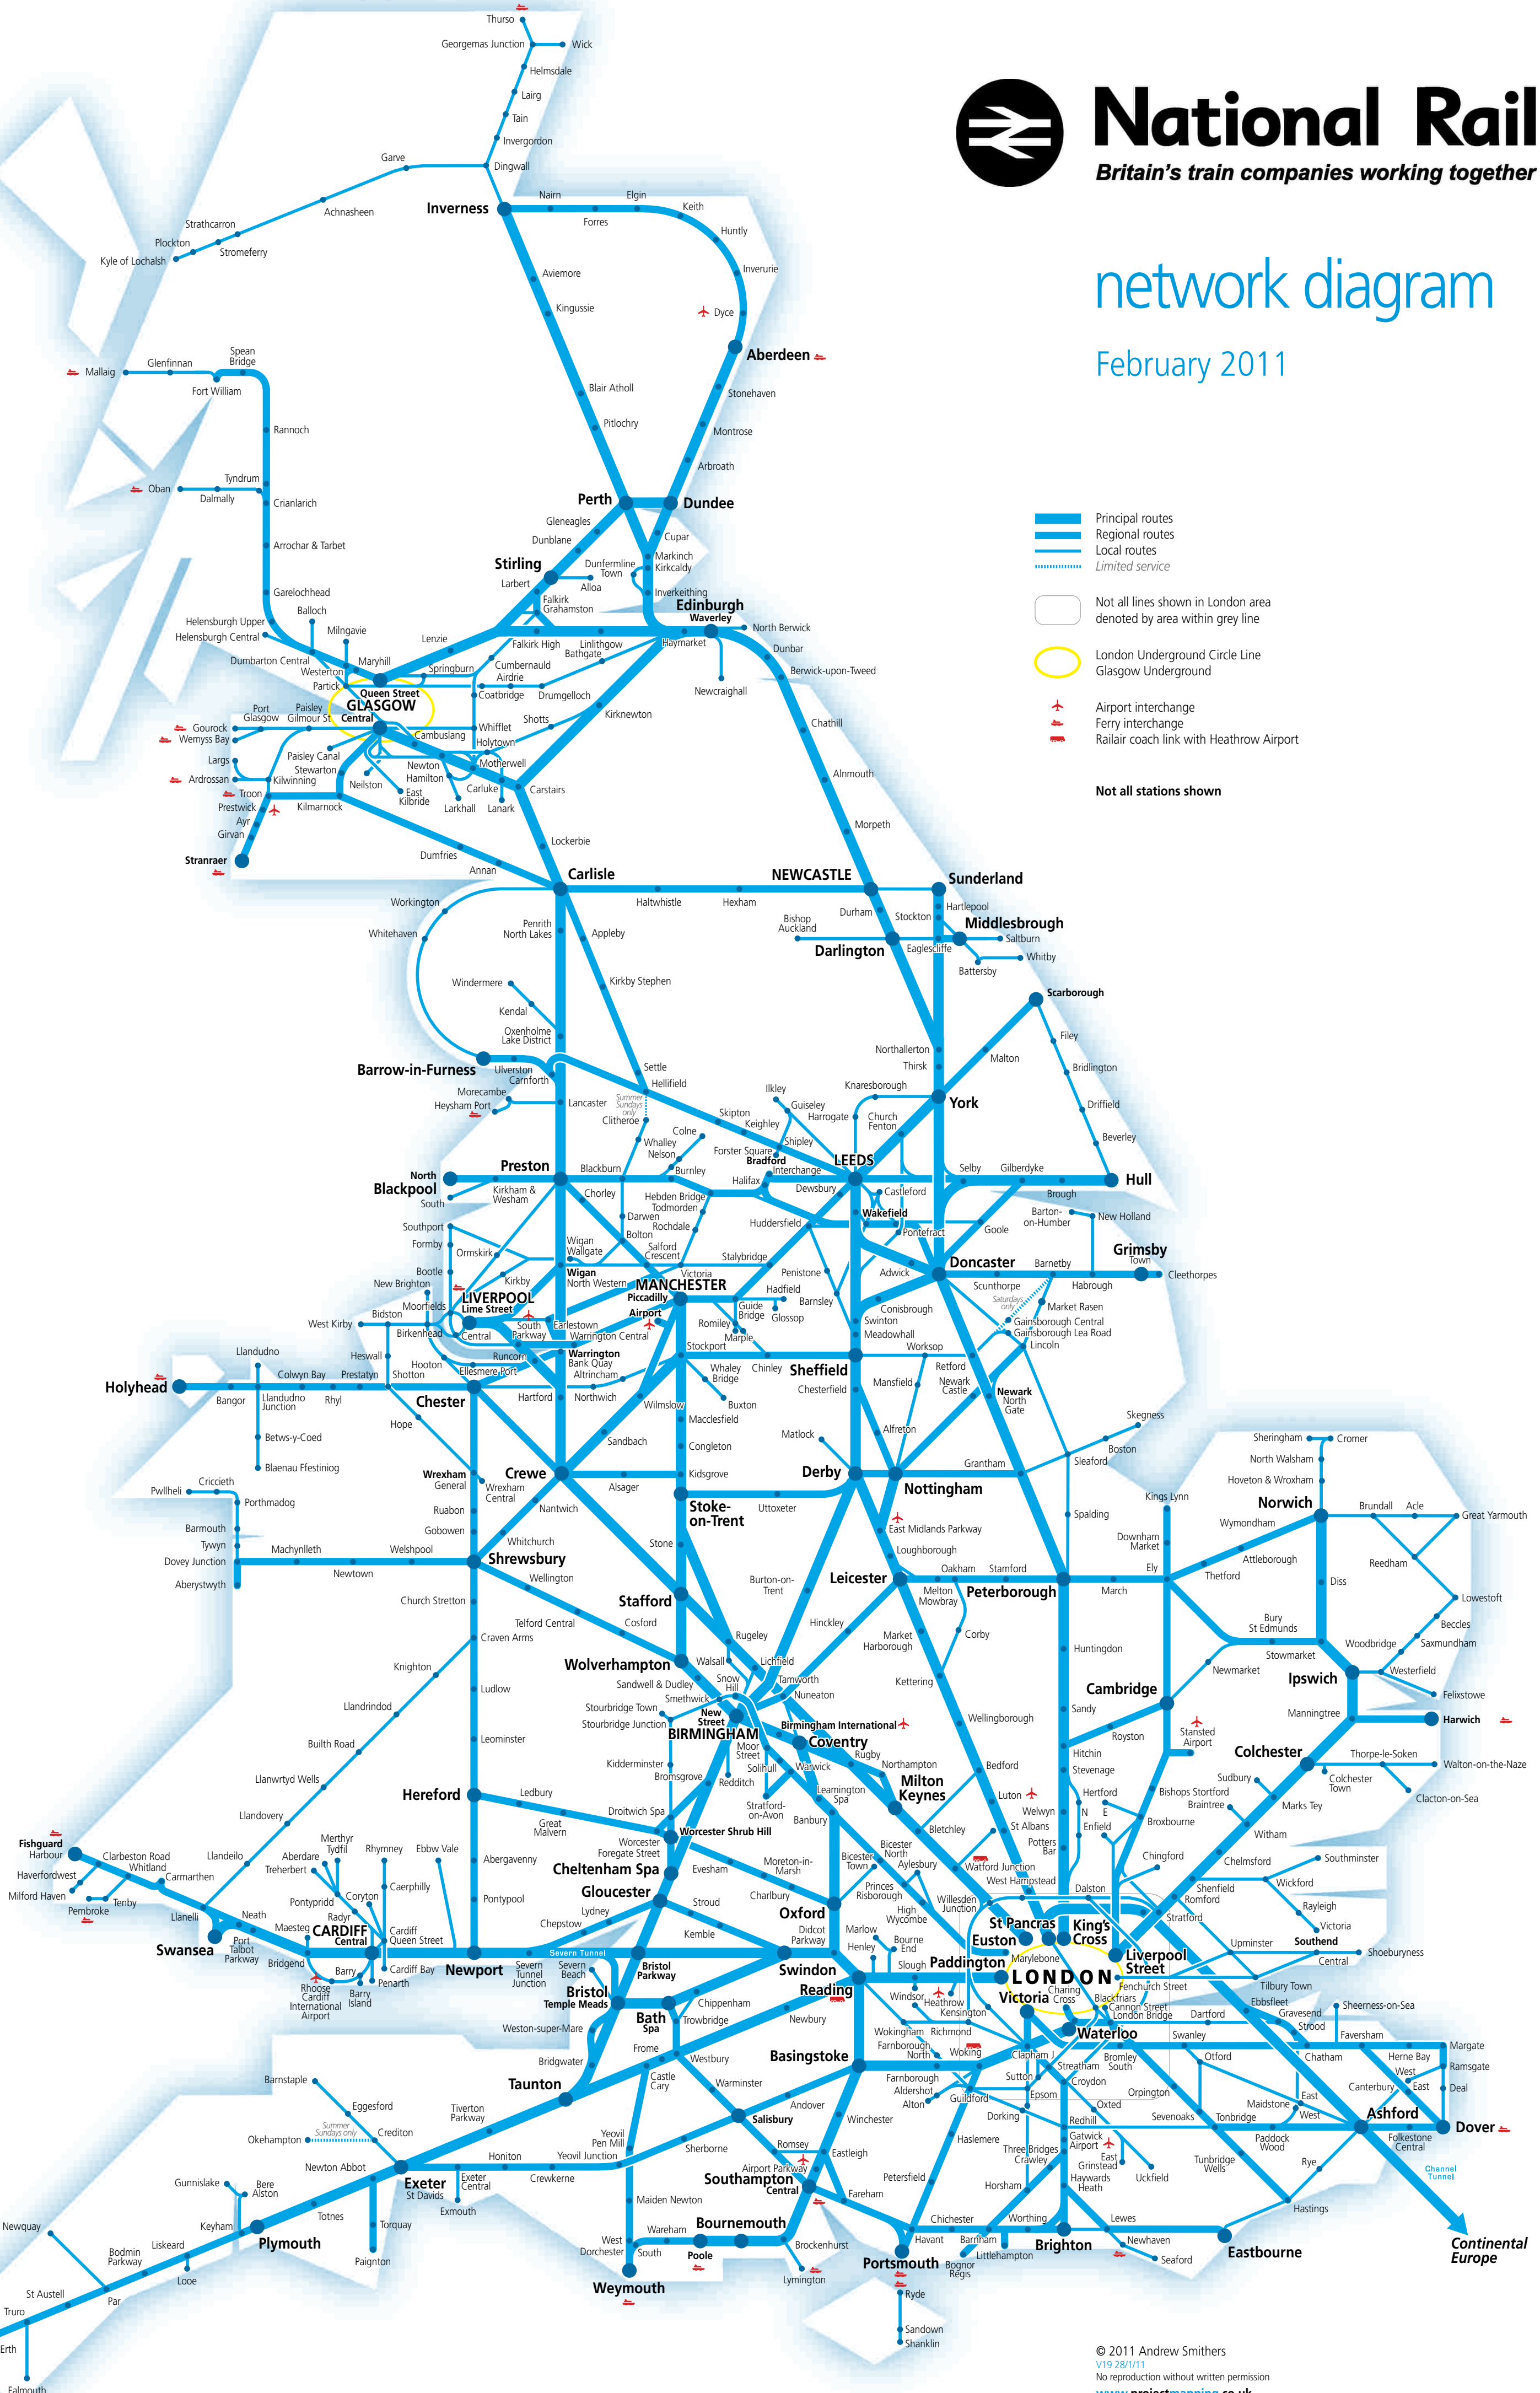

network diagram

February 2011

- ▬ Principal routes
- ▬ Regional routes
- ▬ Local routes
- ▬ Limited service
- Not all lines shown in London area denoted by area within grey line
- London Underground Circle Line
Glasgow Underground
- ✈ Airport interchange
- ⚓ Ferry interchange
- 🚗 Railair coach link with Heathrow Airport

Not all stations shown