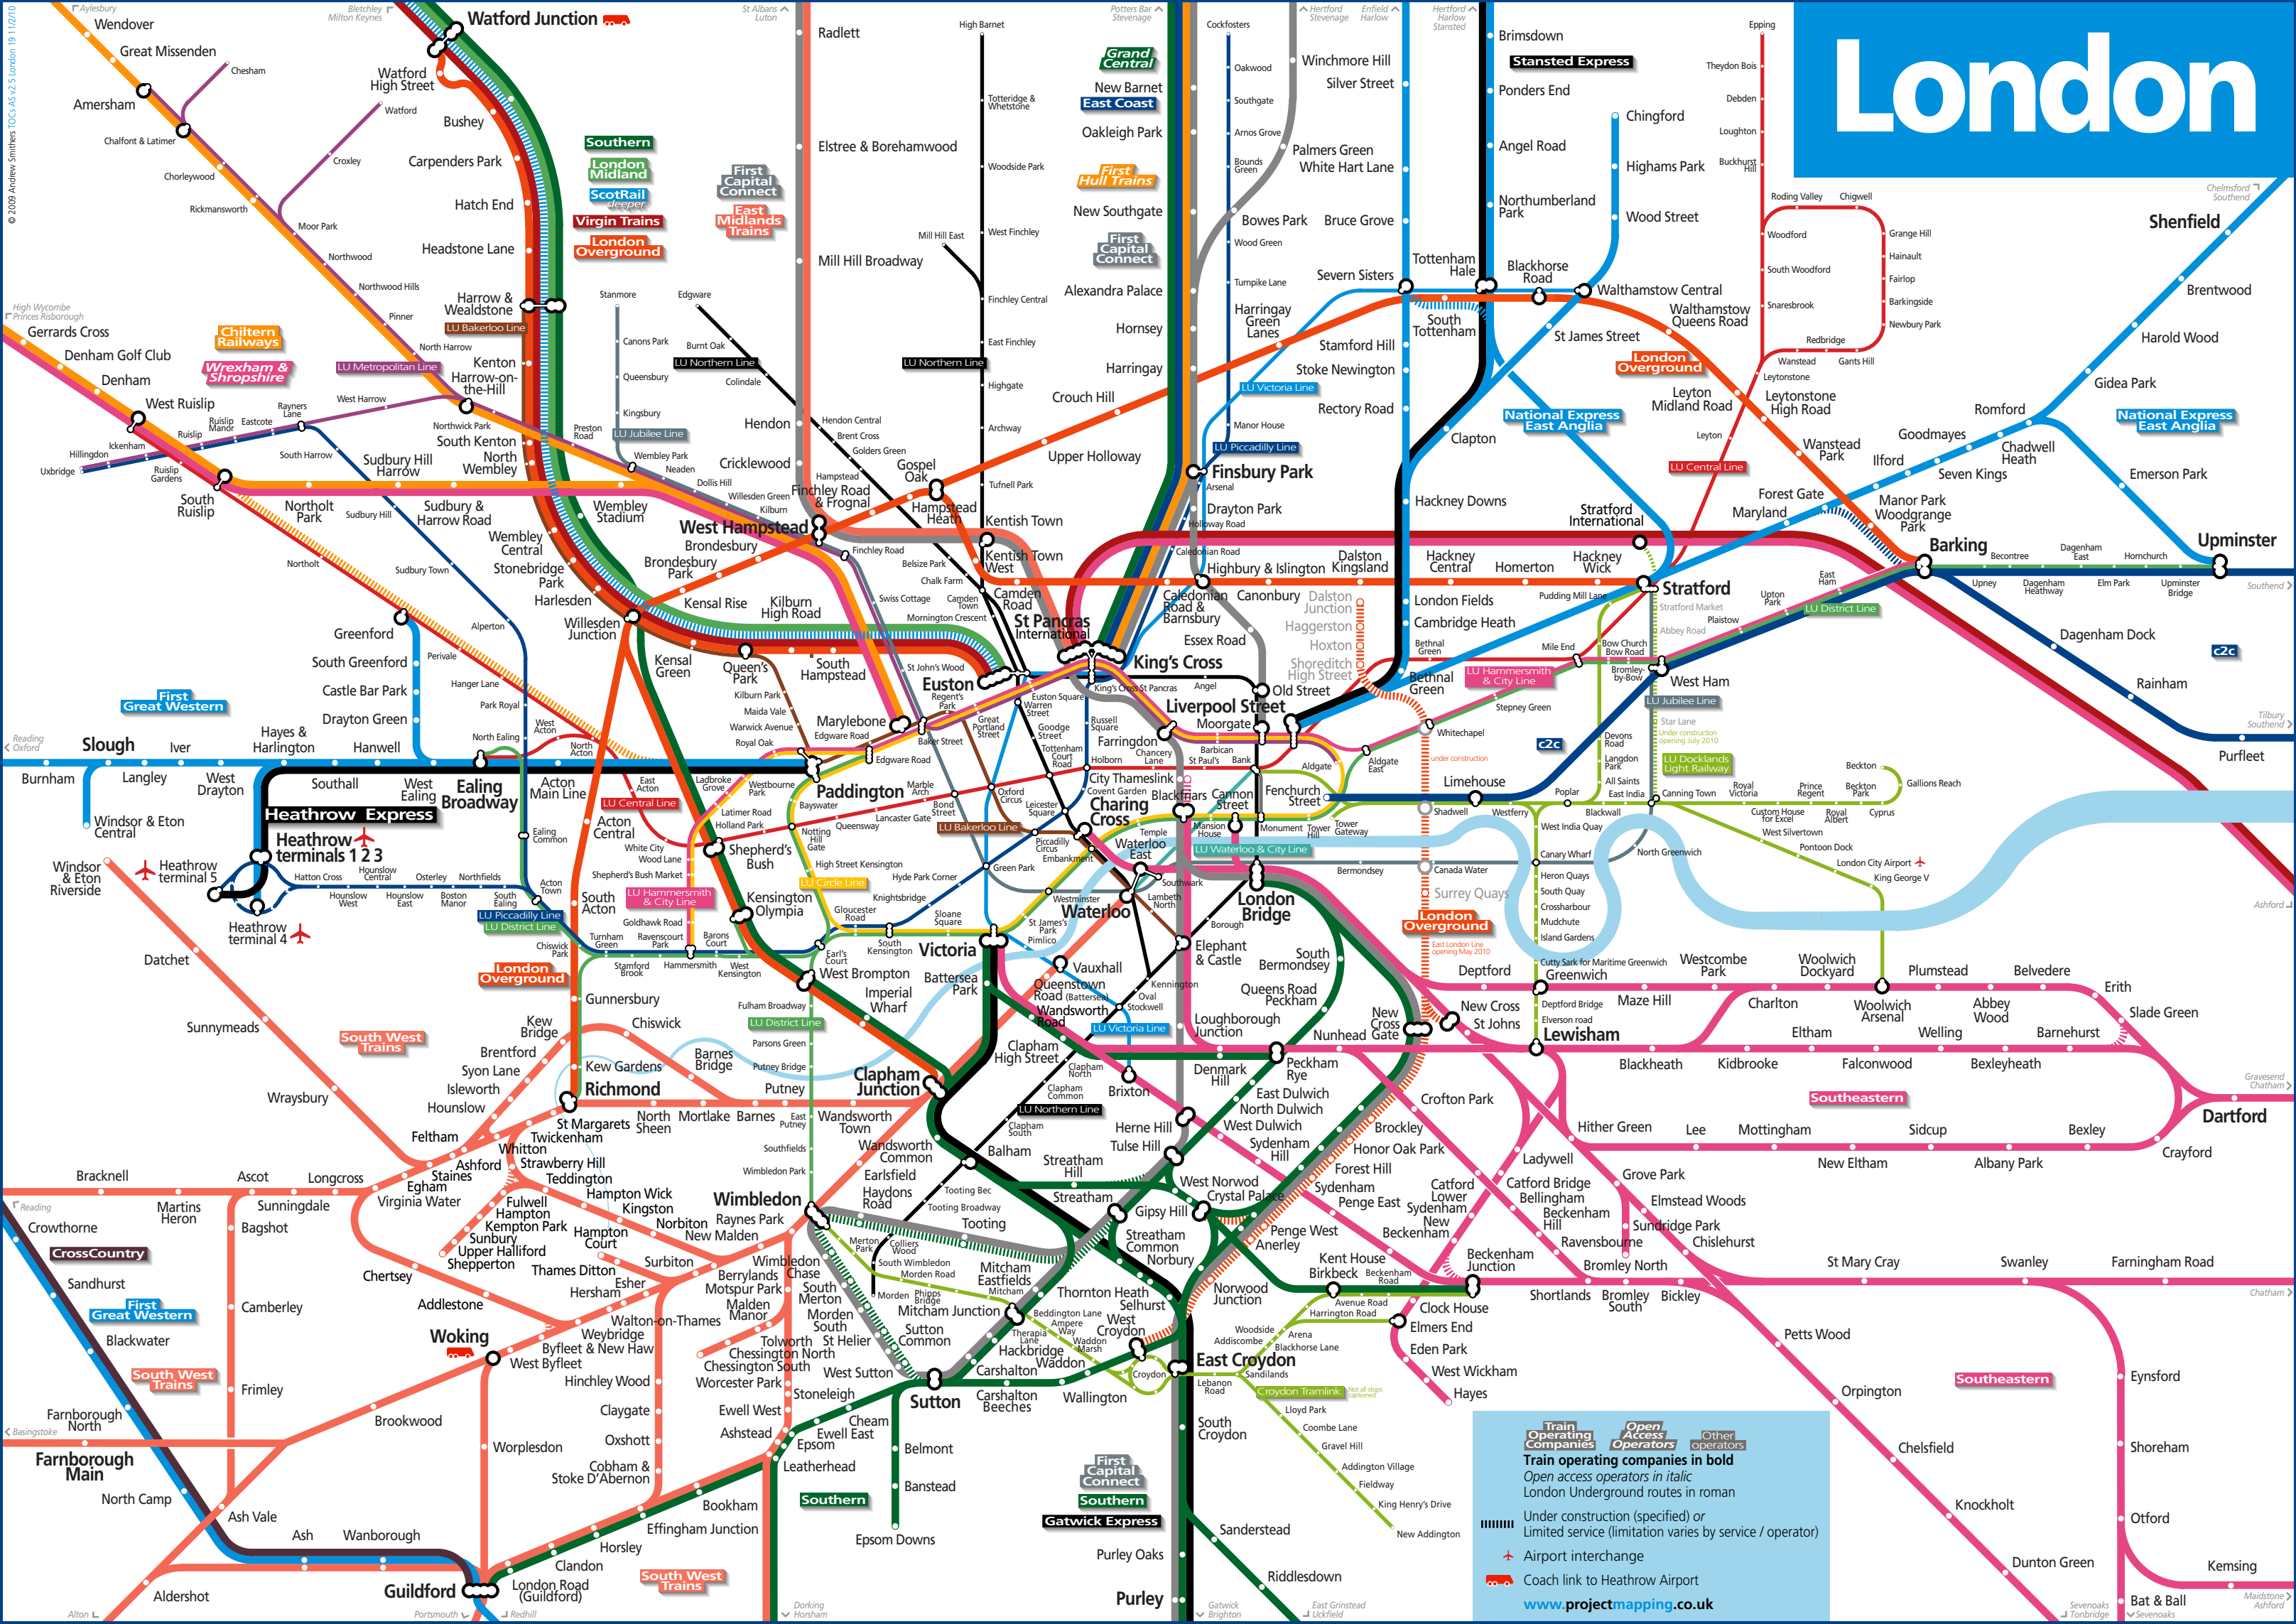

London

Train operating companies in bold
Open access operators
Other operators

London Underground routes in roman

----- Under construction (specified) or
~~~~~ Limited service (limitation varies by service / operator)

✈ Airport interchange

🚌 Coach link to Heathrow Airport

[www.projectmapping.co.uk](http://www.projectmapping.co.uk)