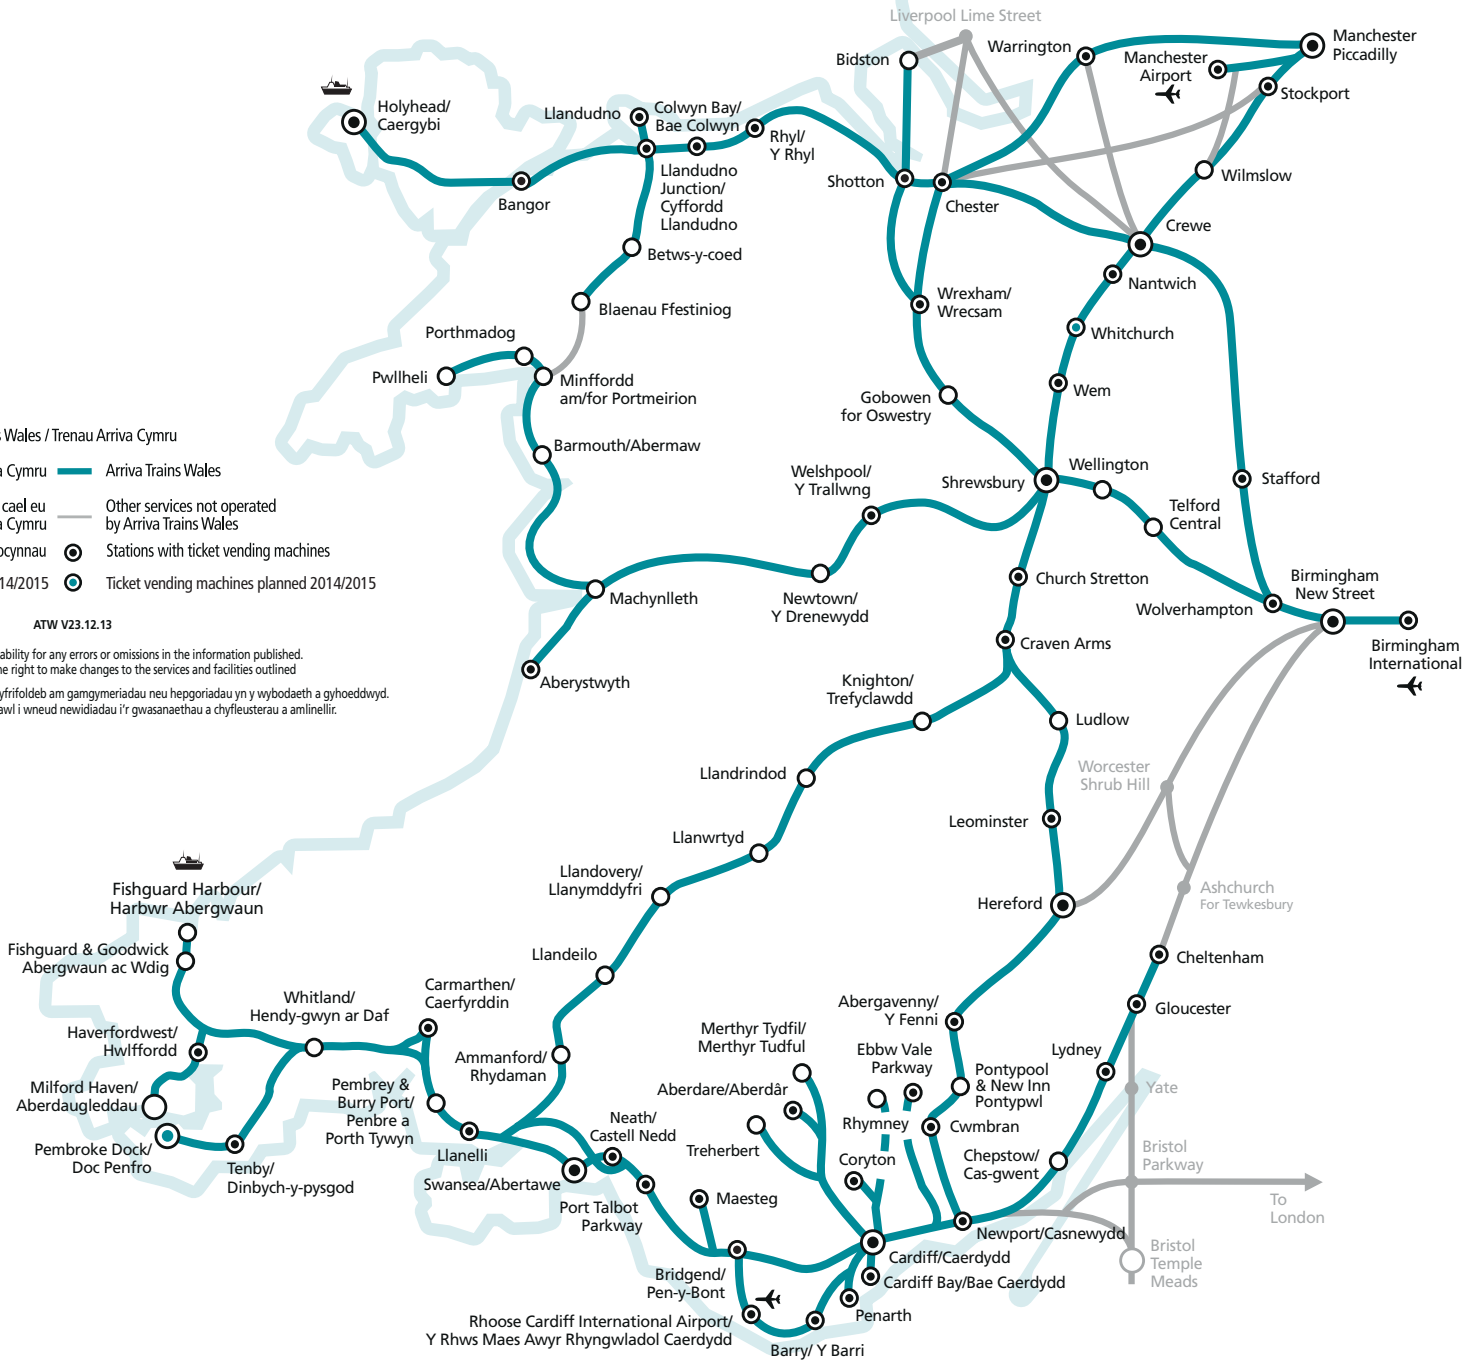

Arriva Trains Wales / Trenau Arriva Cymru

Trenau Arriva Cymru — Arriva Trains Wales

Trenau eraill nad ydyn yn cael eu gweithredu gan Trenau Arriva Cymru — Other services not operated by Arriva Trains Wales

Gorsaf â peiriant gwerthu tocynnau — Stations with ticket vending machines

Peiriant gwerthu tocynnau yn gynllunio yn 2014/2015 — Ticket vending machines planned 2014/2015

ATW V23.12.13

Nid yw Trenau Arriva Cymru yn derbyn unrhyw gyfrifoldeb am gamgymeriadau neu hepgoriadau yn y wybodaeth a gyhoeddiwyd.
Mae Trenau Arriva Cymru yn cadw'r hawl i wneud newidiadau i'r gwasanaethau a chyfleusterau a amlinellir.

To London