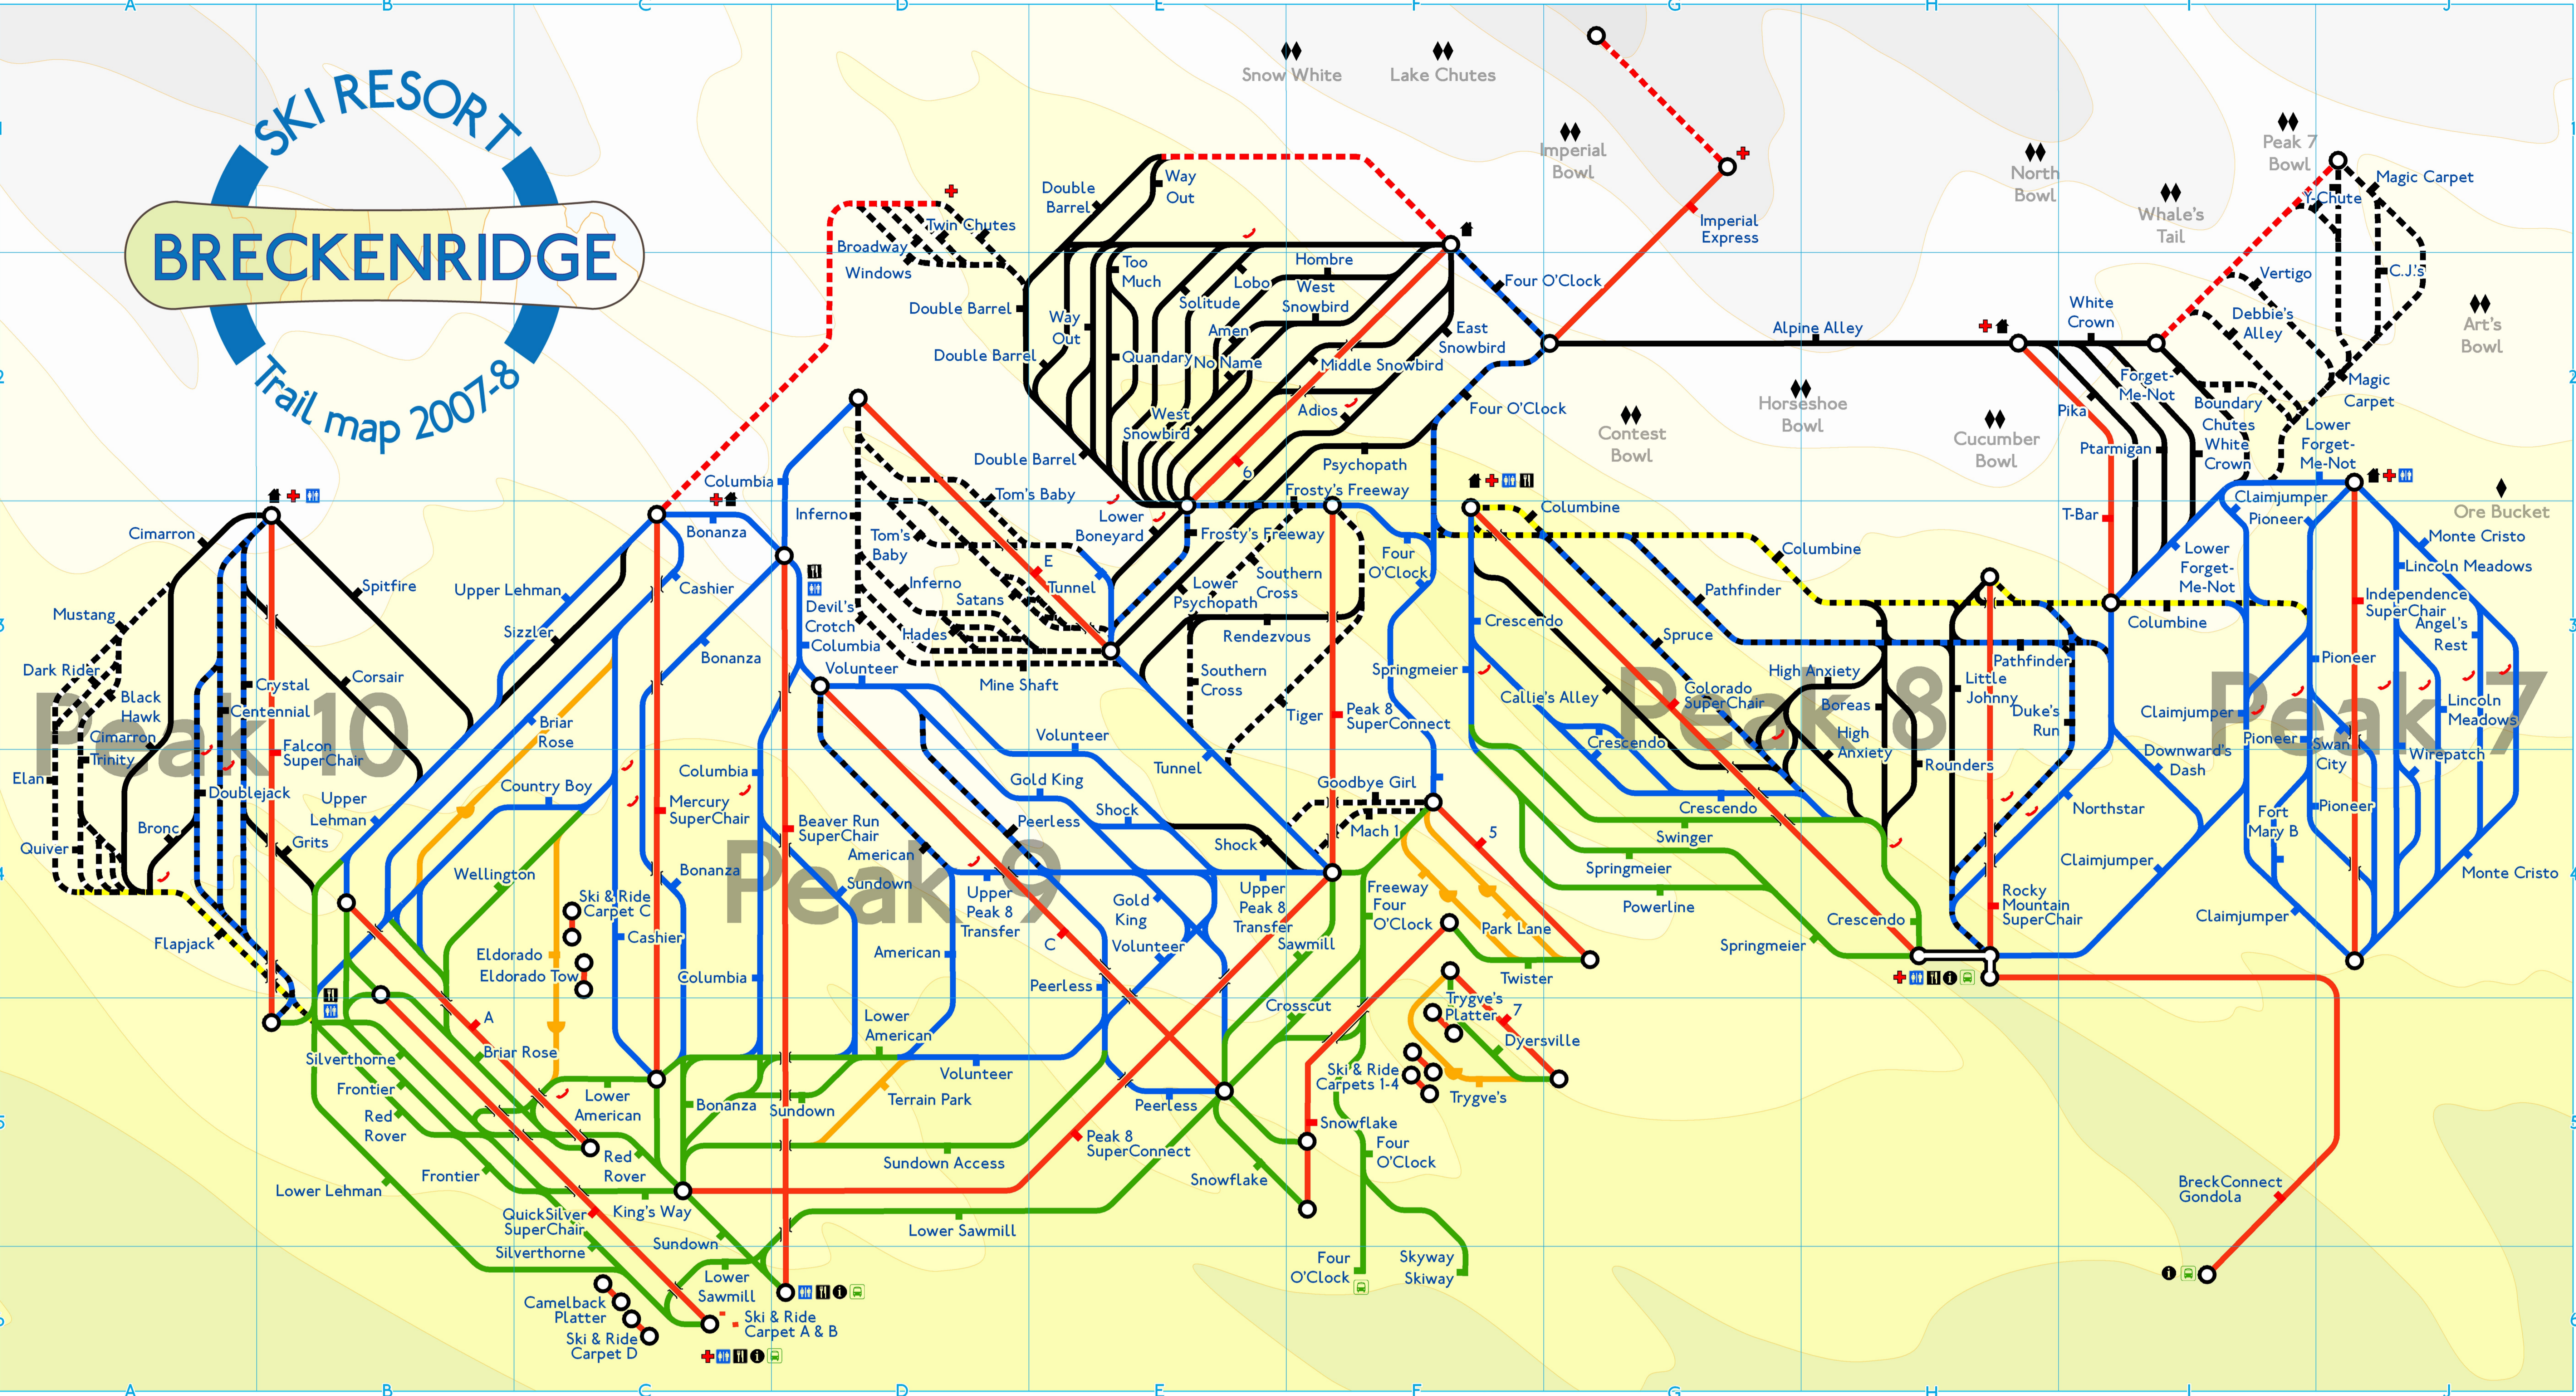

SKI RESORT BRECKENRIDGE

Trail map 2007-8