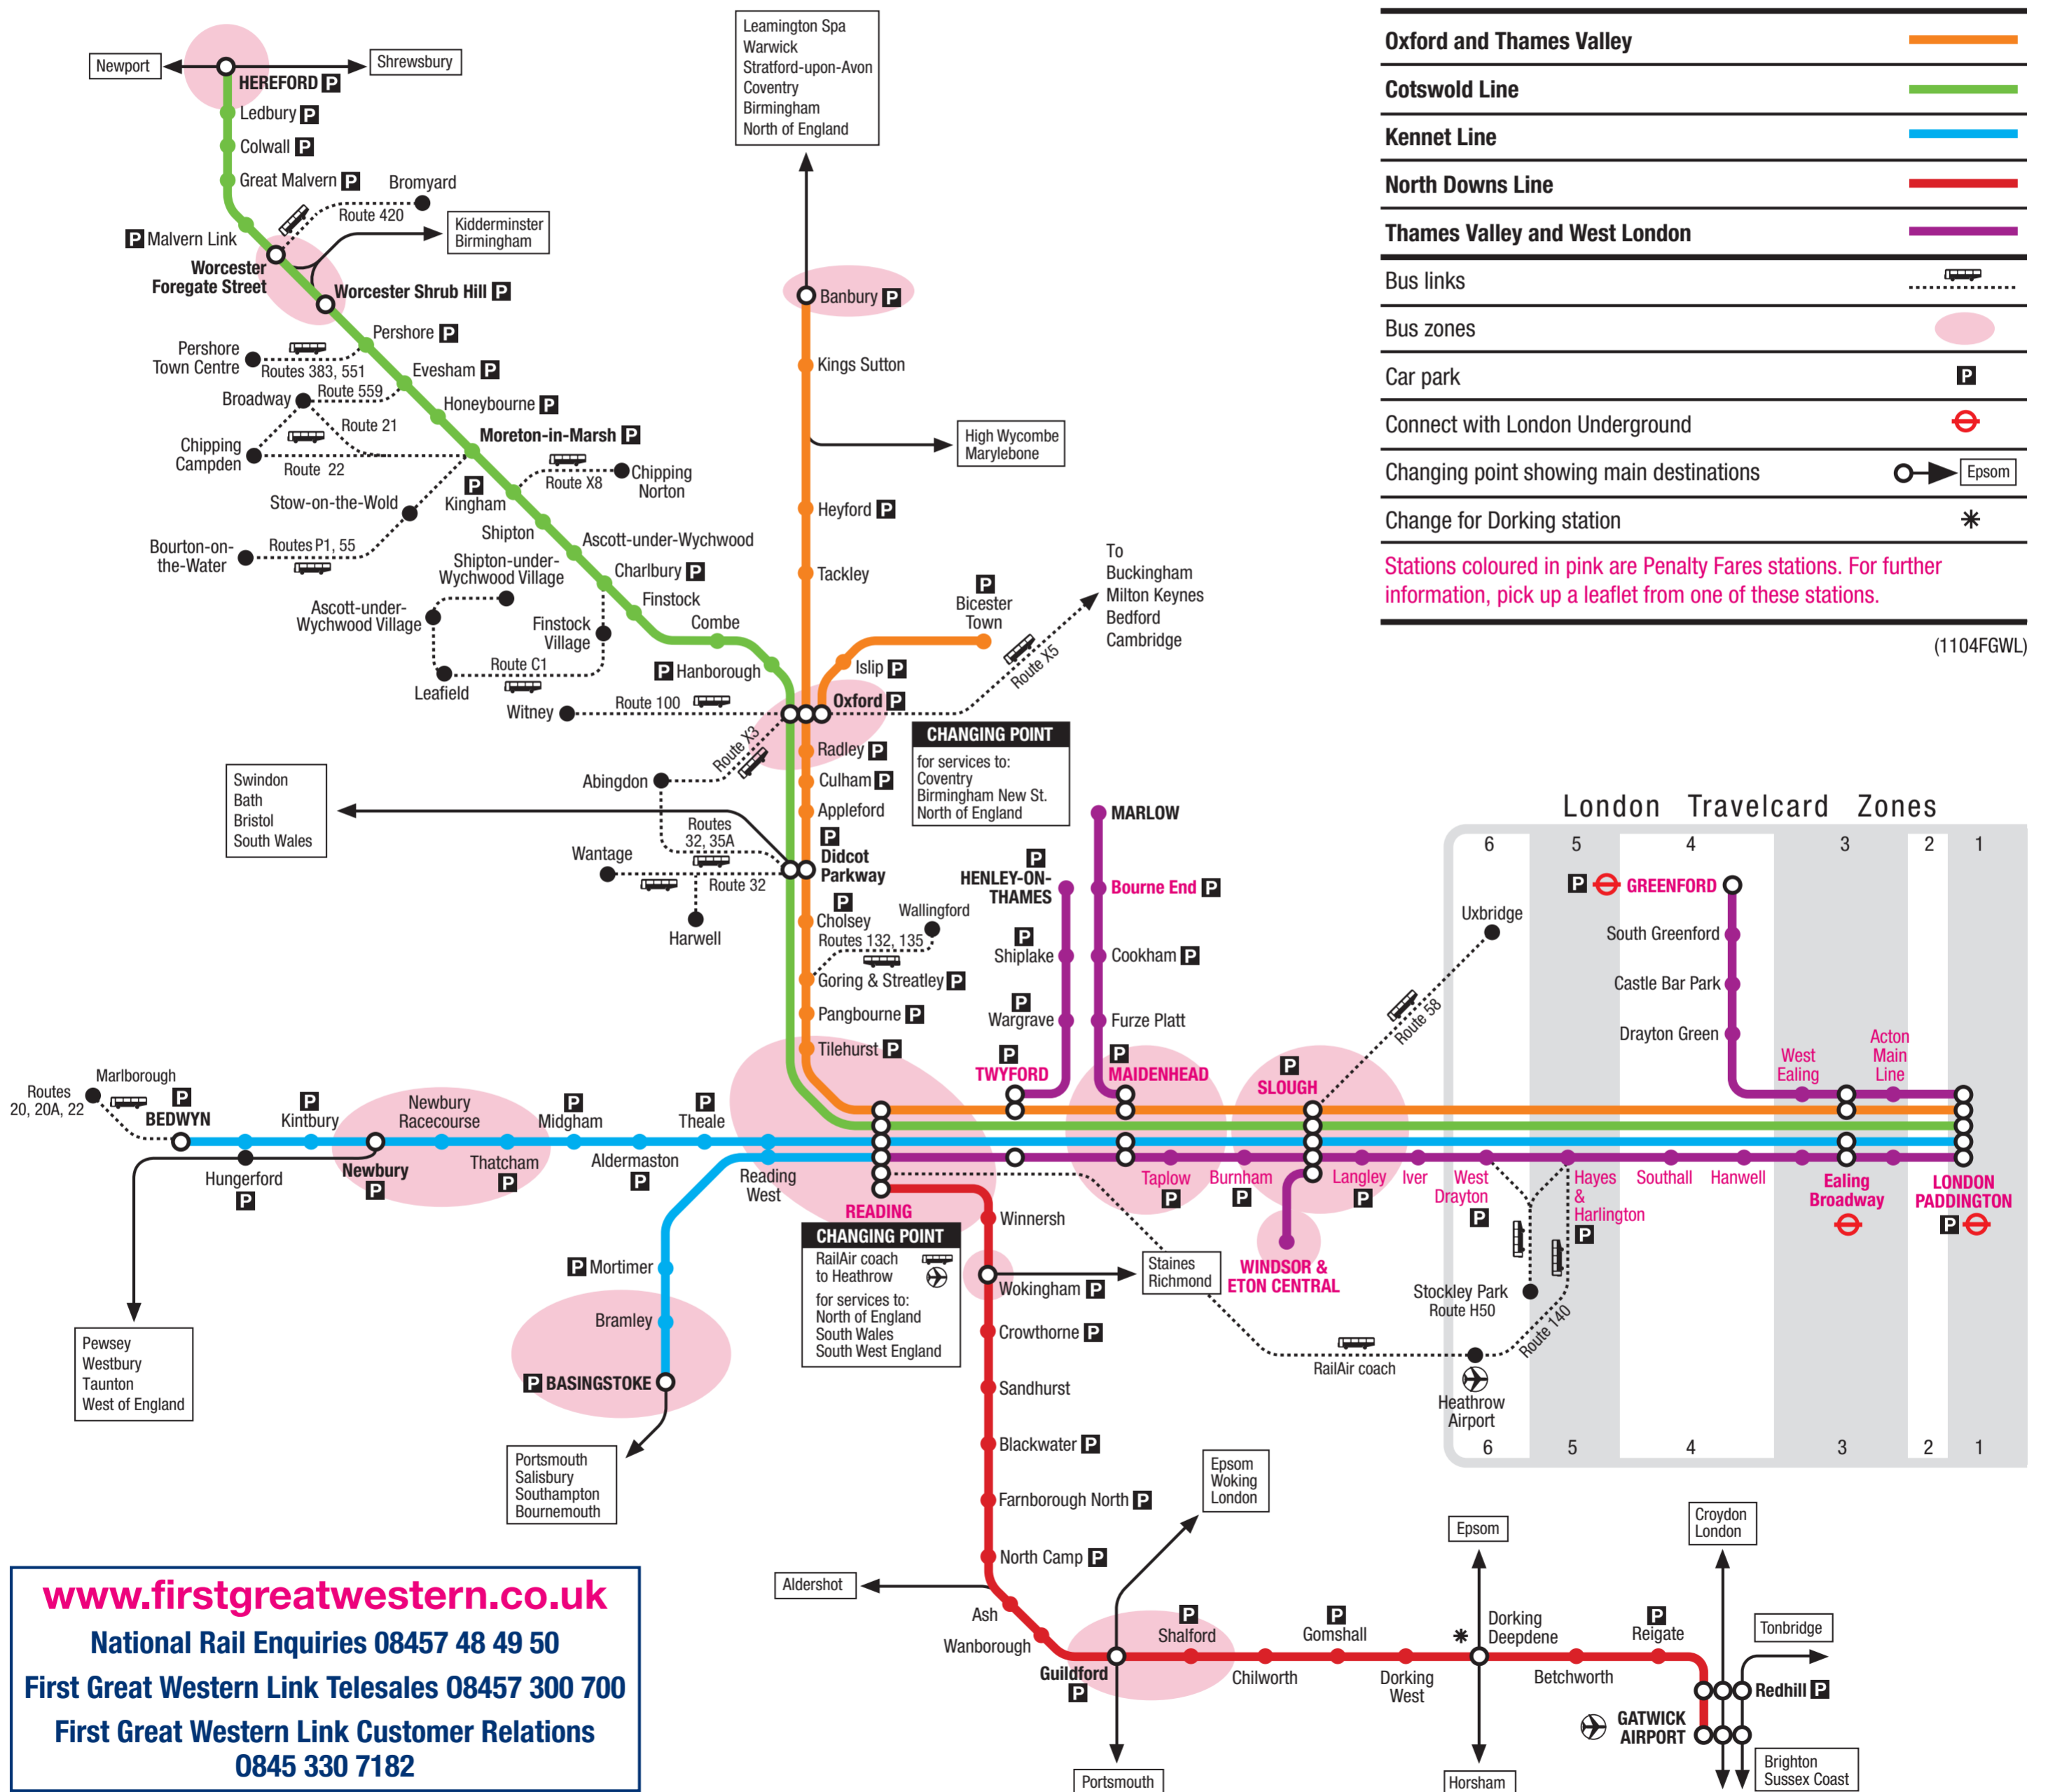

Network map

Oxford and Thames Valley	
Cotswold Line	
Kennet Line	
North Downs Line	
Thames Valley and West London	
Bus links	
Bus zones	
Car park	
Connect with London Underground	
Changing point showing main destinations	Epsom
Change for Dorking station	*

Stations coloured in pink are Penalty Fares stations. For further information, pick up a leaflet from one of these stations.

(1104FGWL)

www.firstgreatwestern.co.uk
National Rail Enquiries 08457 48 49 50
First Great Western Link Telesales 08457 300 700
First Great Western Link Customer Relations 0845 330 7182