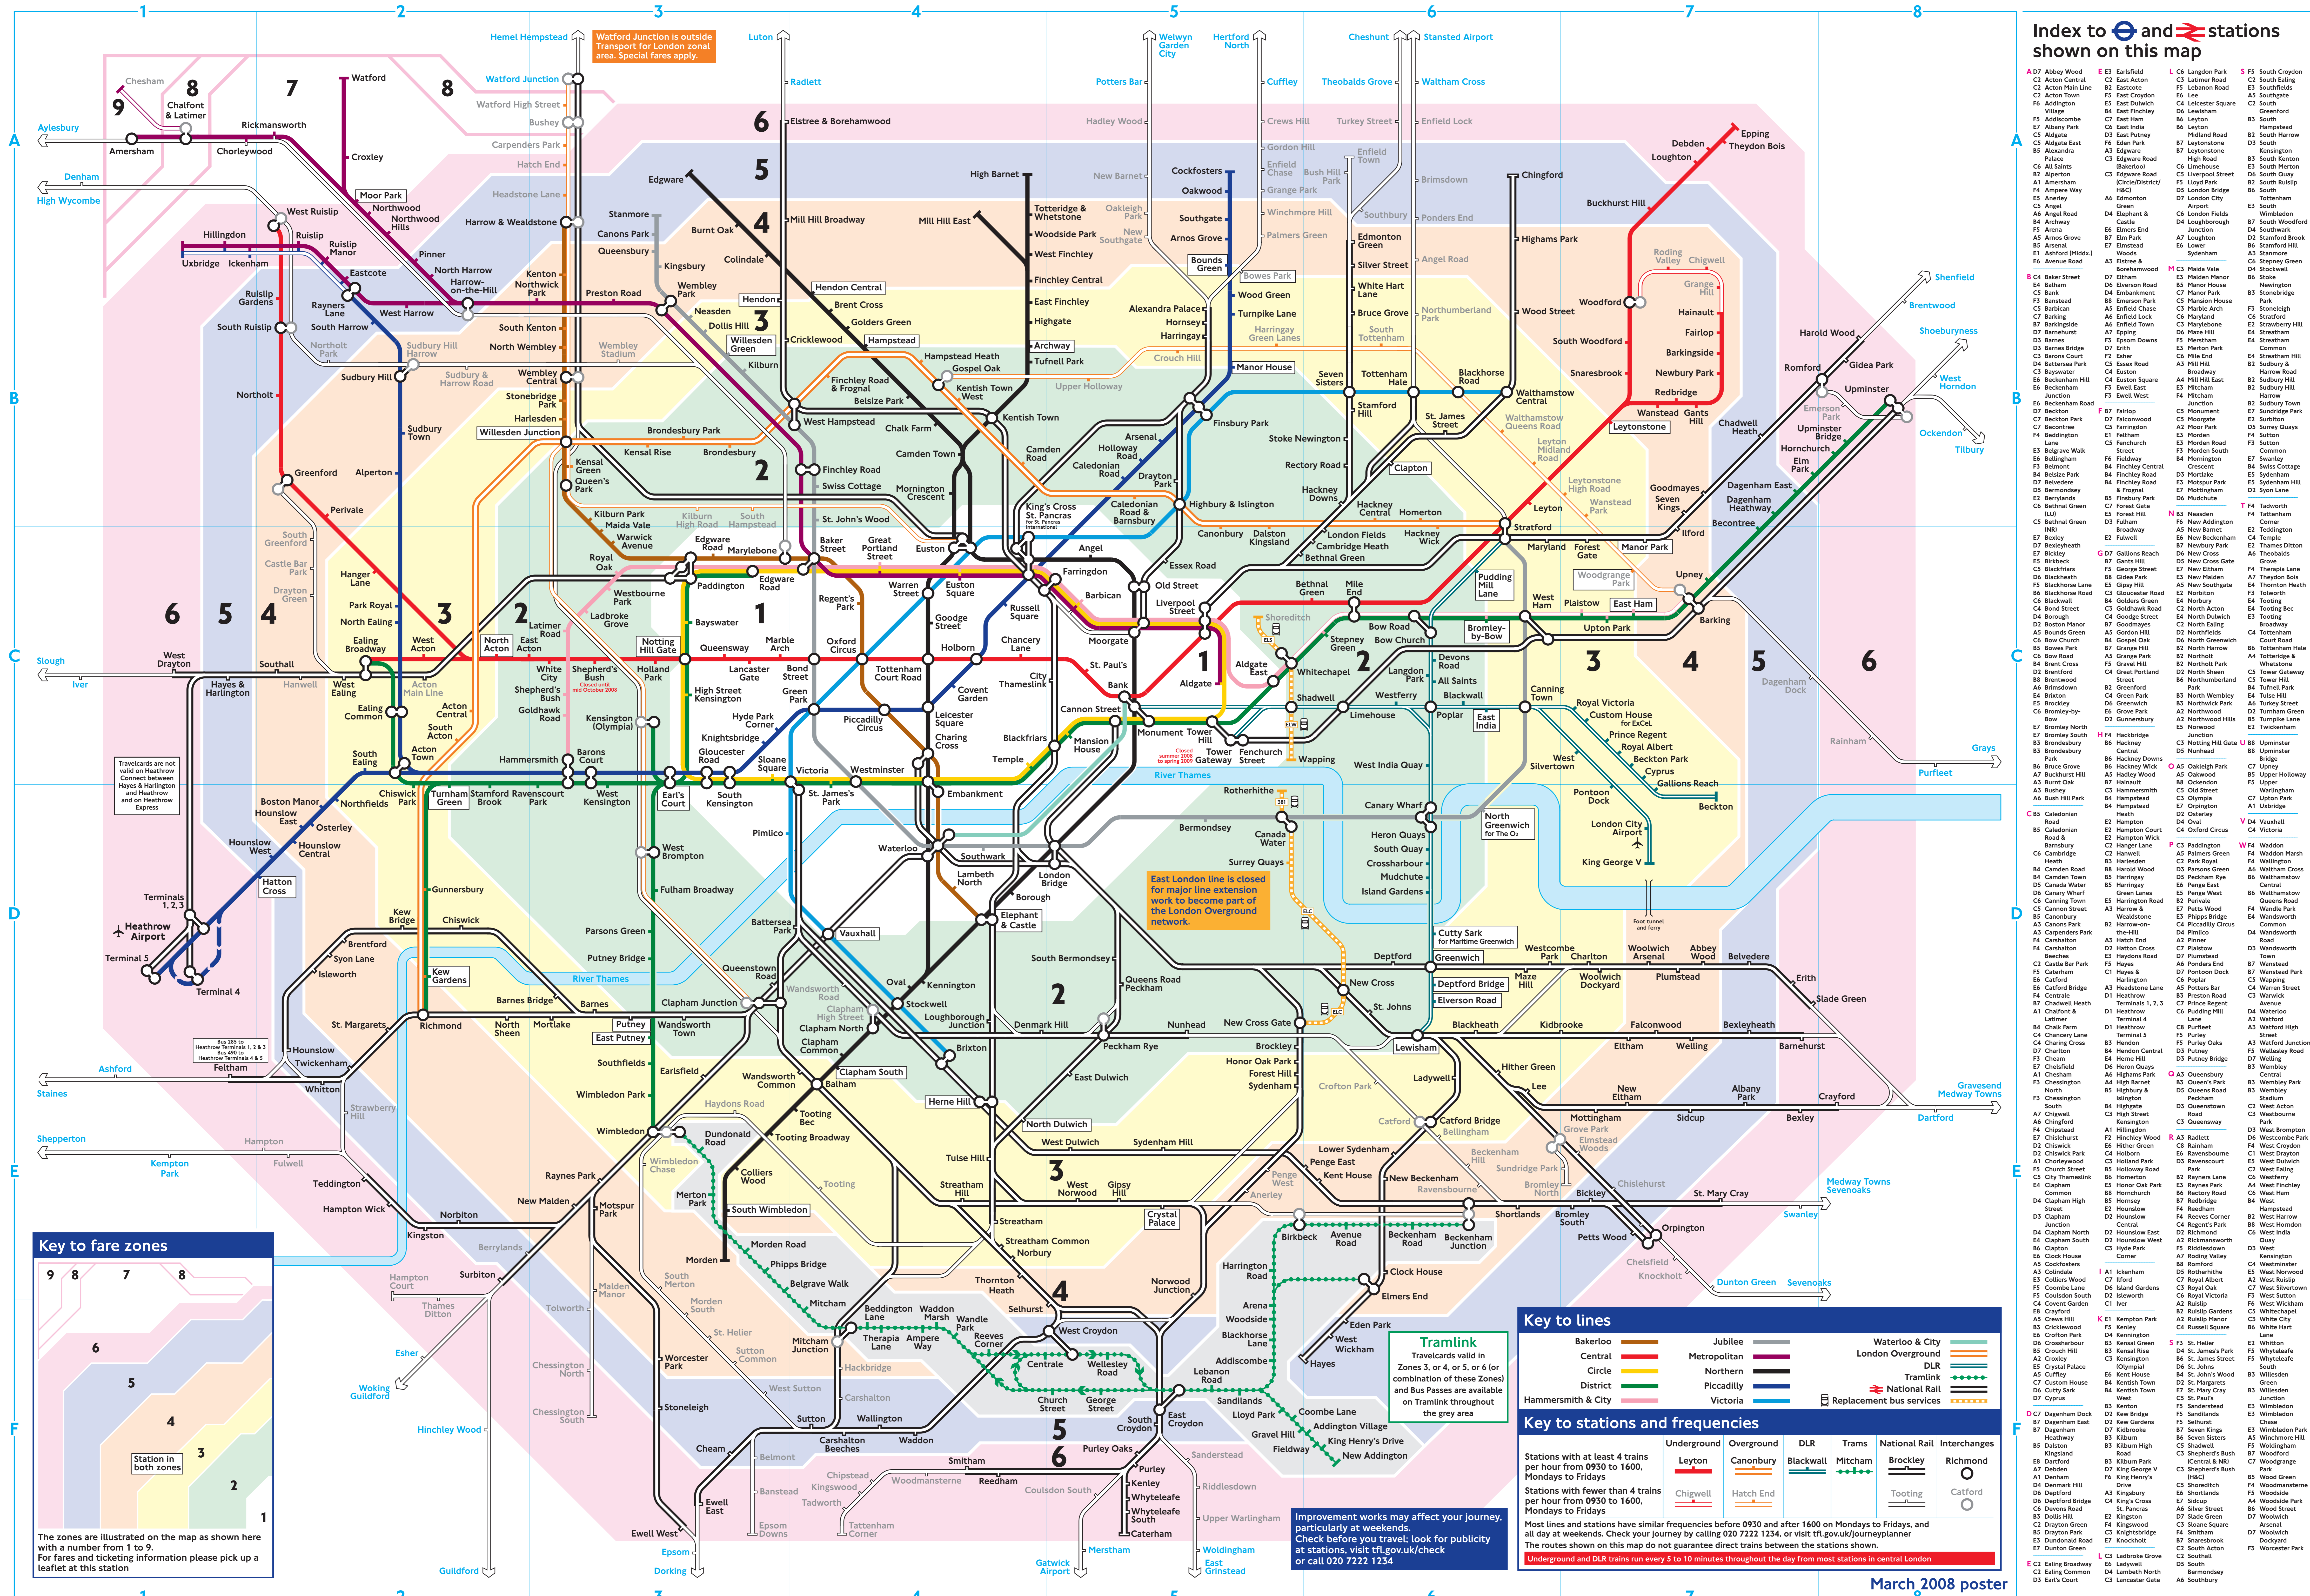

High frequency services

Index to stations shown on this map

- A07 Abbey Wood
- A08 Acton Central
- A09 Acton Main Line
- A10 Acton Town
- A11 Addison
- A12 Addlestone
- A13 Admans Heath
- A14 Admans Heath
- A15 Admans Heath
- A16 Admans Heath
- A17 Admans Heath
- A18 Admans Heath
- A19 Admans Heath
- A20 Admans Heath
- A21 Admans Heath
- A22 Admans Heath
- A23 Admans Heath
- A24 Admans Heath
- A25 Admans Heath
- A26 Admans Heath
- A27 Admans Heath
- A28 Admans Heath
- A29 Admans Heath
- A30 Admans Heath
- A31 Admans Heath
- A32 Admans Heath
- A33 Admans Heath
- A34 Admans Heath
- A35 Admans Heath
- A36 Admans Heath
- A37 Admans Heath
- A38 Admans Heath
- A39 Admans Heath
- A40 Admans Heath
- A41 Admans Heath
- A42 Admans Heath
- A43 Admans Heath
- A44 Admans Heath
- A45 Admans Heath
- A46 Admans Heath
- A47 Admans Heath
- A48 Admans Heath
- A49 Admans Heath
- A50 Admans Heath
- A51 Admans Heath
- A52 Admans Heath
- A53 Admans Heath
- A54 Admans Heath
- A55 Admans Heath
- A56 Admans Heath
- A57 Admans Heath
- A58 Admans Heath
- A59 Admans Heath
- A60 Admans Heath
- A61 Admans Heath
- A62 Admans Heath
- A63 Admans Heath
- A64 Admans Heath
- A65 Admans Heath
- A66 Admans Heath
- A67 Admans Heath
- A68 Admans Heath
- A69 Admans Heath
- A70 Admans Heath
- A71 Admans Heath
- A72 Admans Heath
- A73 Admans Heath
- A74 Admans Heath
- A75 Admans Heath
- A76 Admans Heath
- A77 Admans Heath
- A78 Admans Heath
- A79 Admans Heath
- A80 Admans Heath
- A81 Admans Heath
- A82 Admans Heath
- A83 Admans Heath
- A84 Admans Heath
- A85 Admans Heath
- A86 Admans Heath
- A87 Admans Heath
- A88 Admans Heath
- A89 Admans Heath
- A90 Admans Heath
- A91 Admans Heath
- A92 Admans Heath
- A93 Admans Heath
- A94 Admans Heath
- A95 Admans Heath
- A96 Admans Heath
- A97 Admans Heath
- A98 Admans Heath
- A99 Admans Heath
- A100 Admans Heath