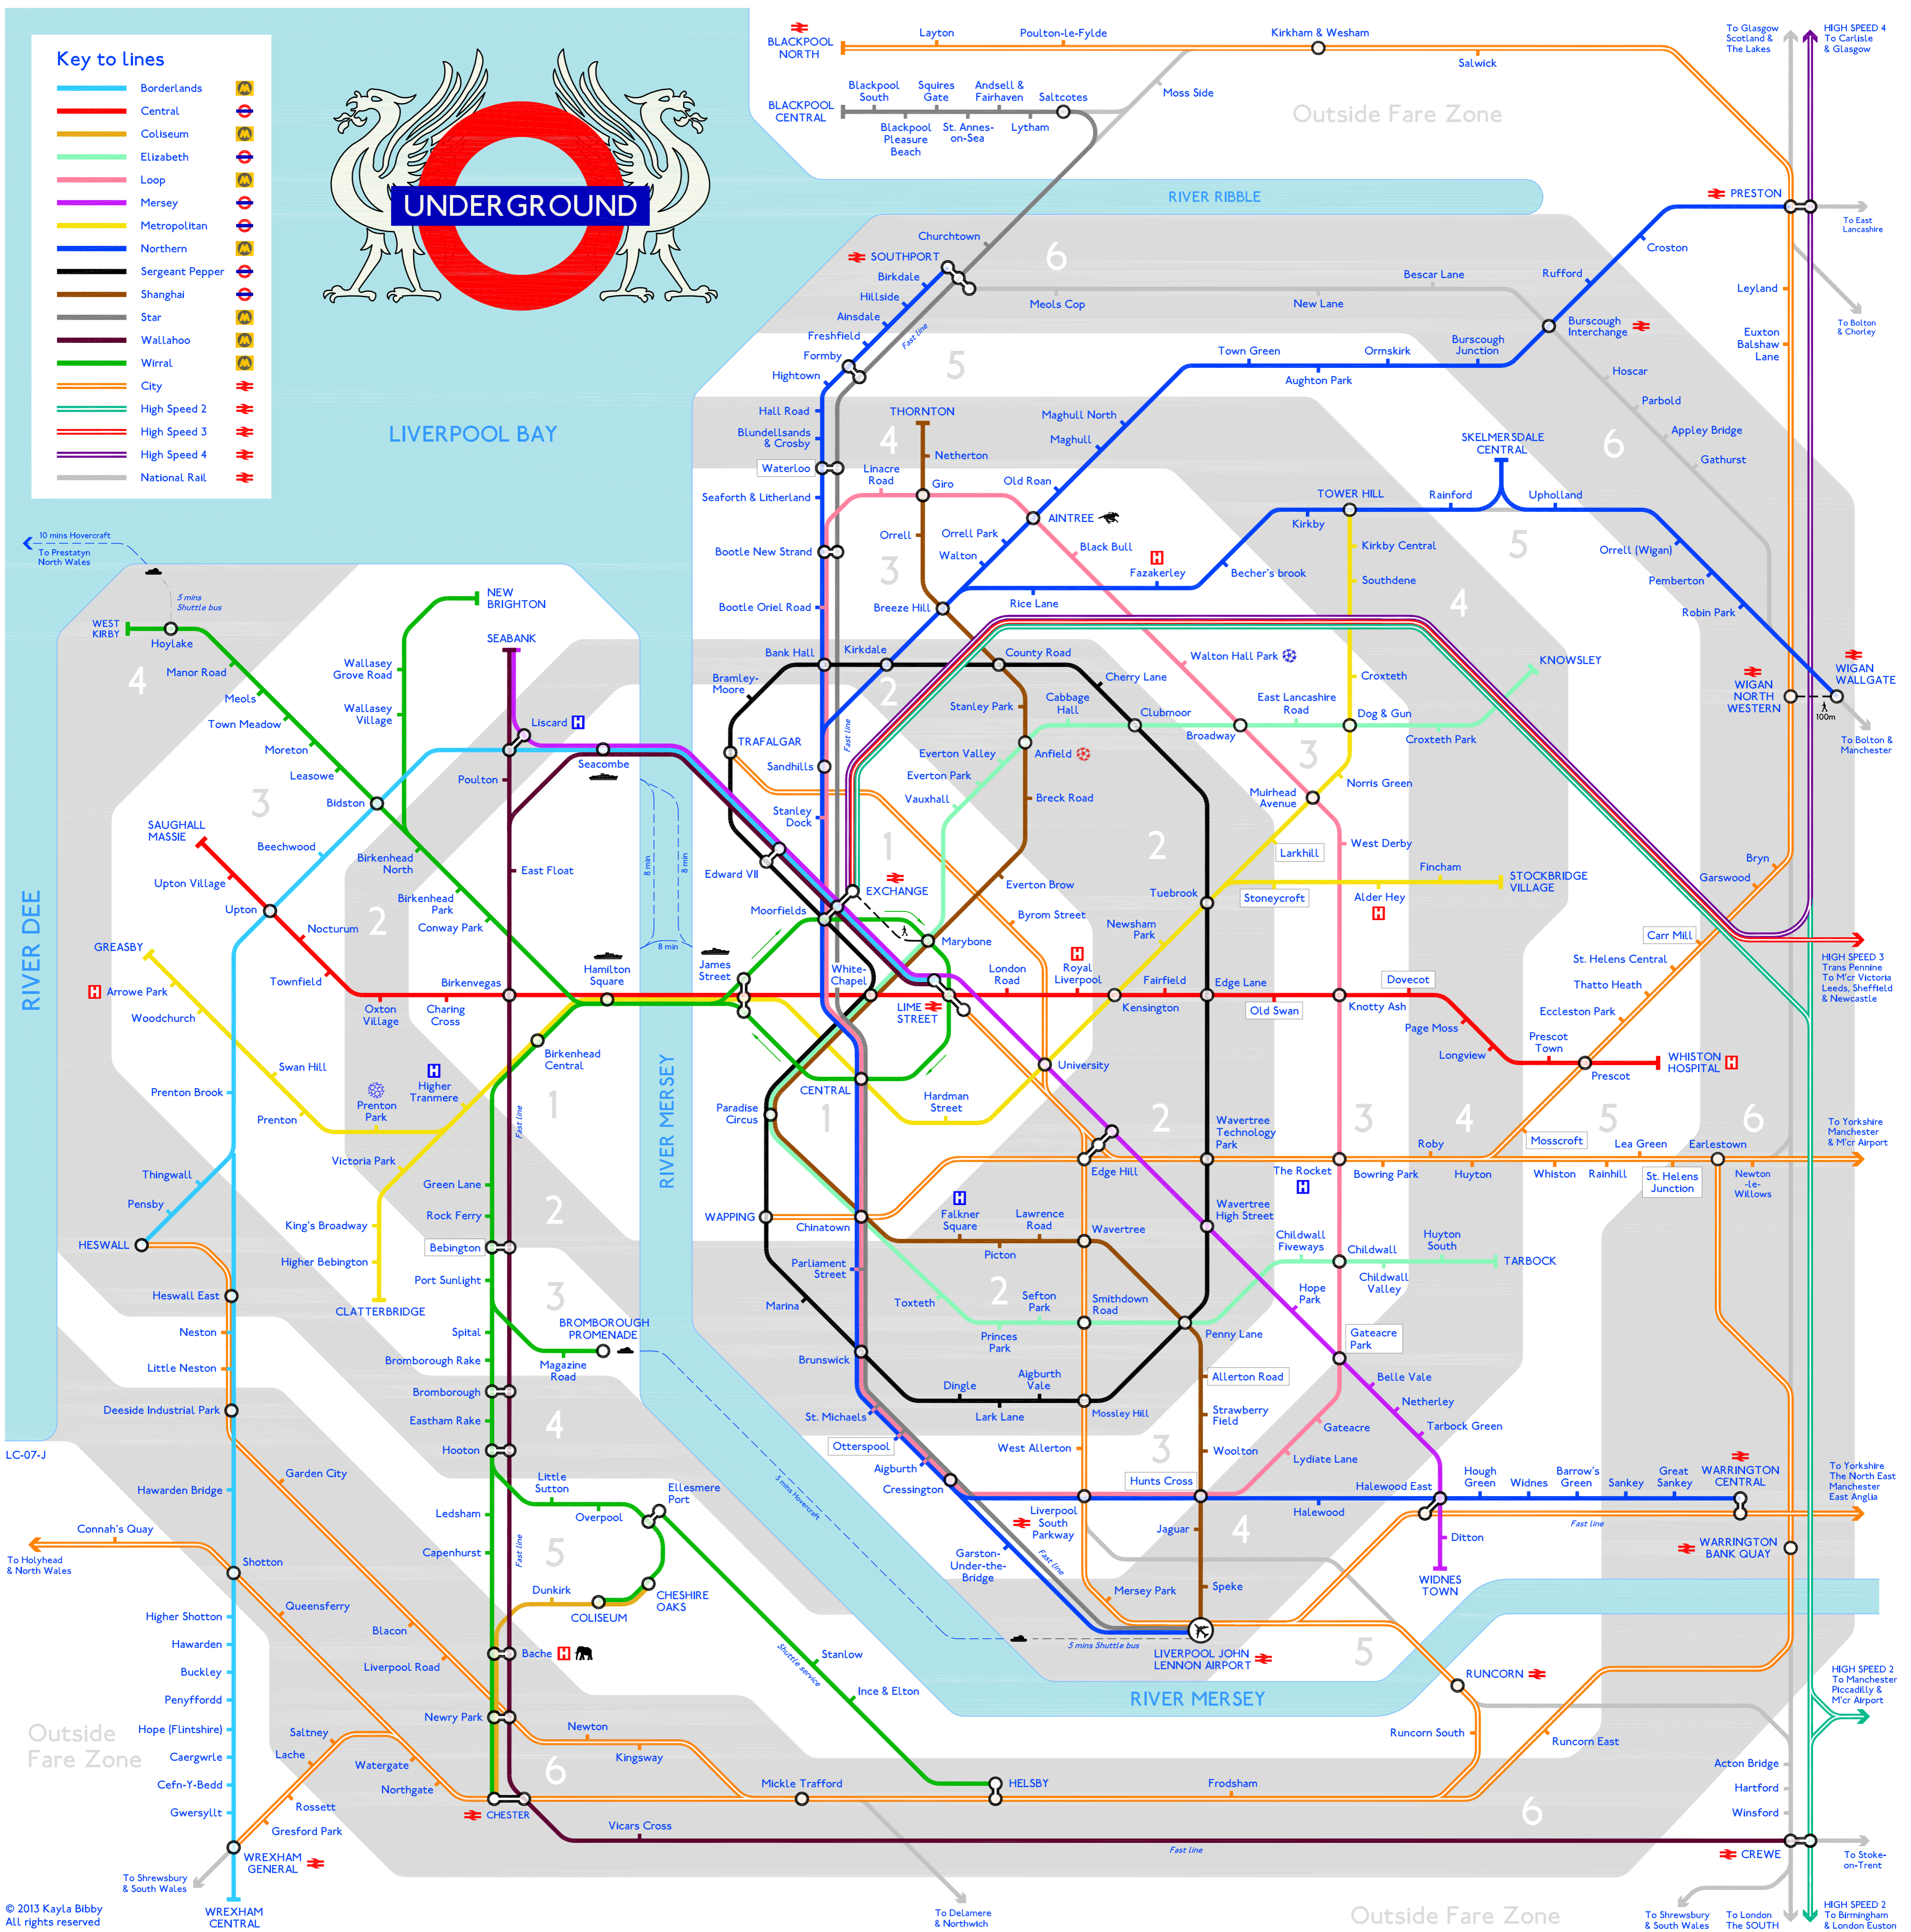

Liverpool City Region - Future Tube & Rail

LAYING THE FOUNDATIONS
BUILDING FOR OUR FUTURE
CONNECTING THE PEOPLE