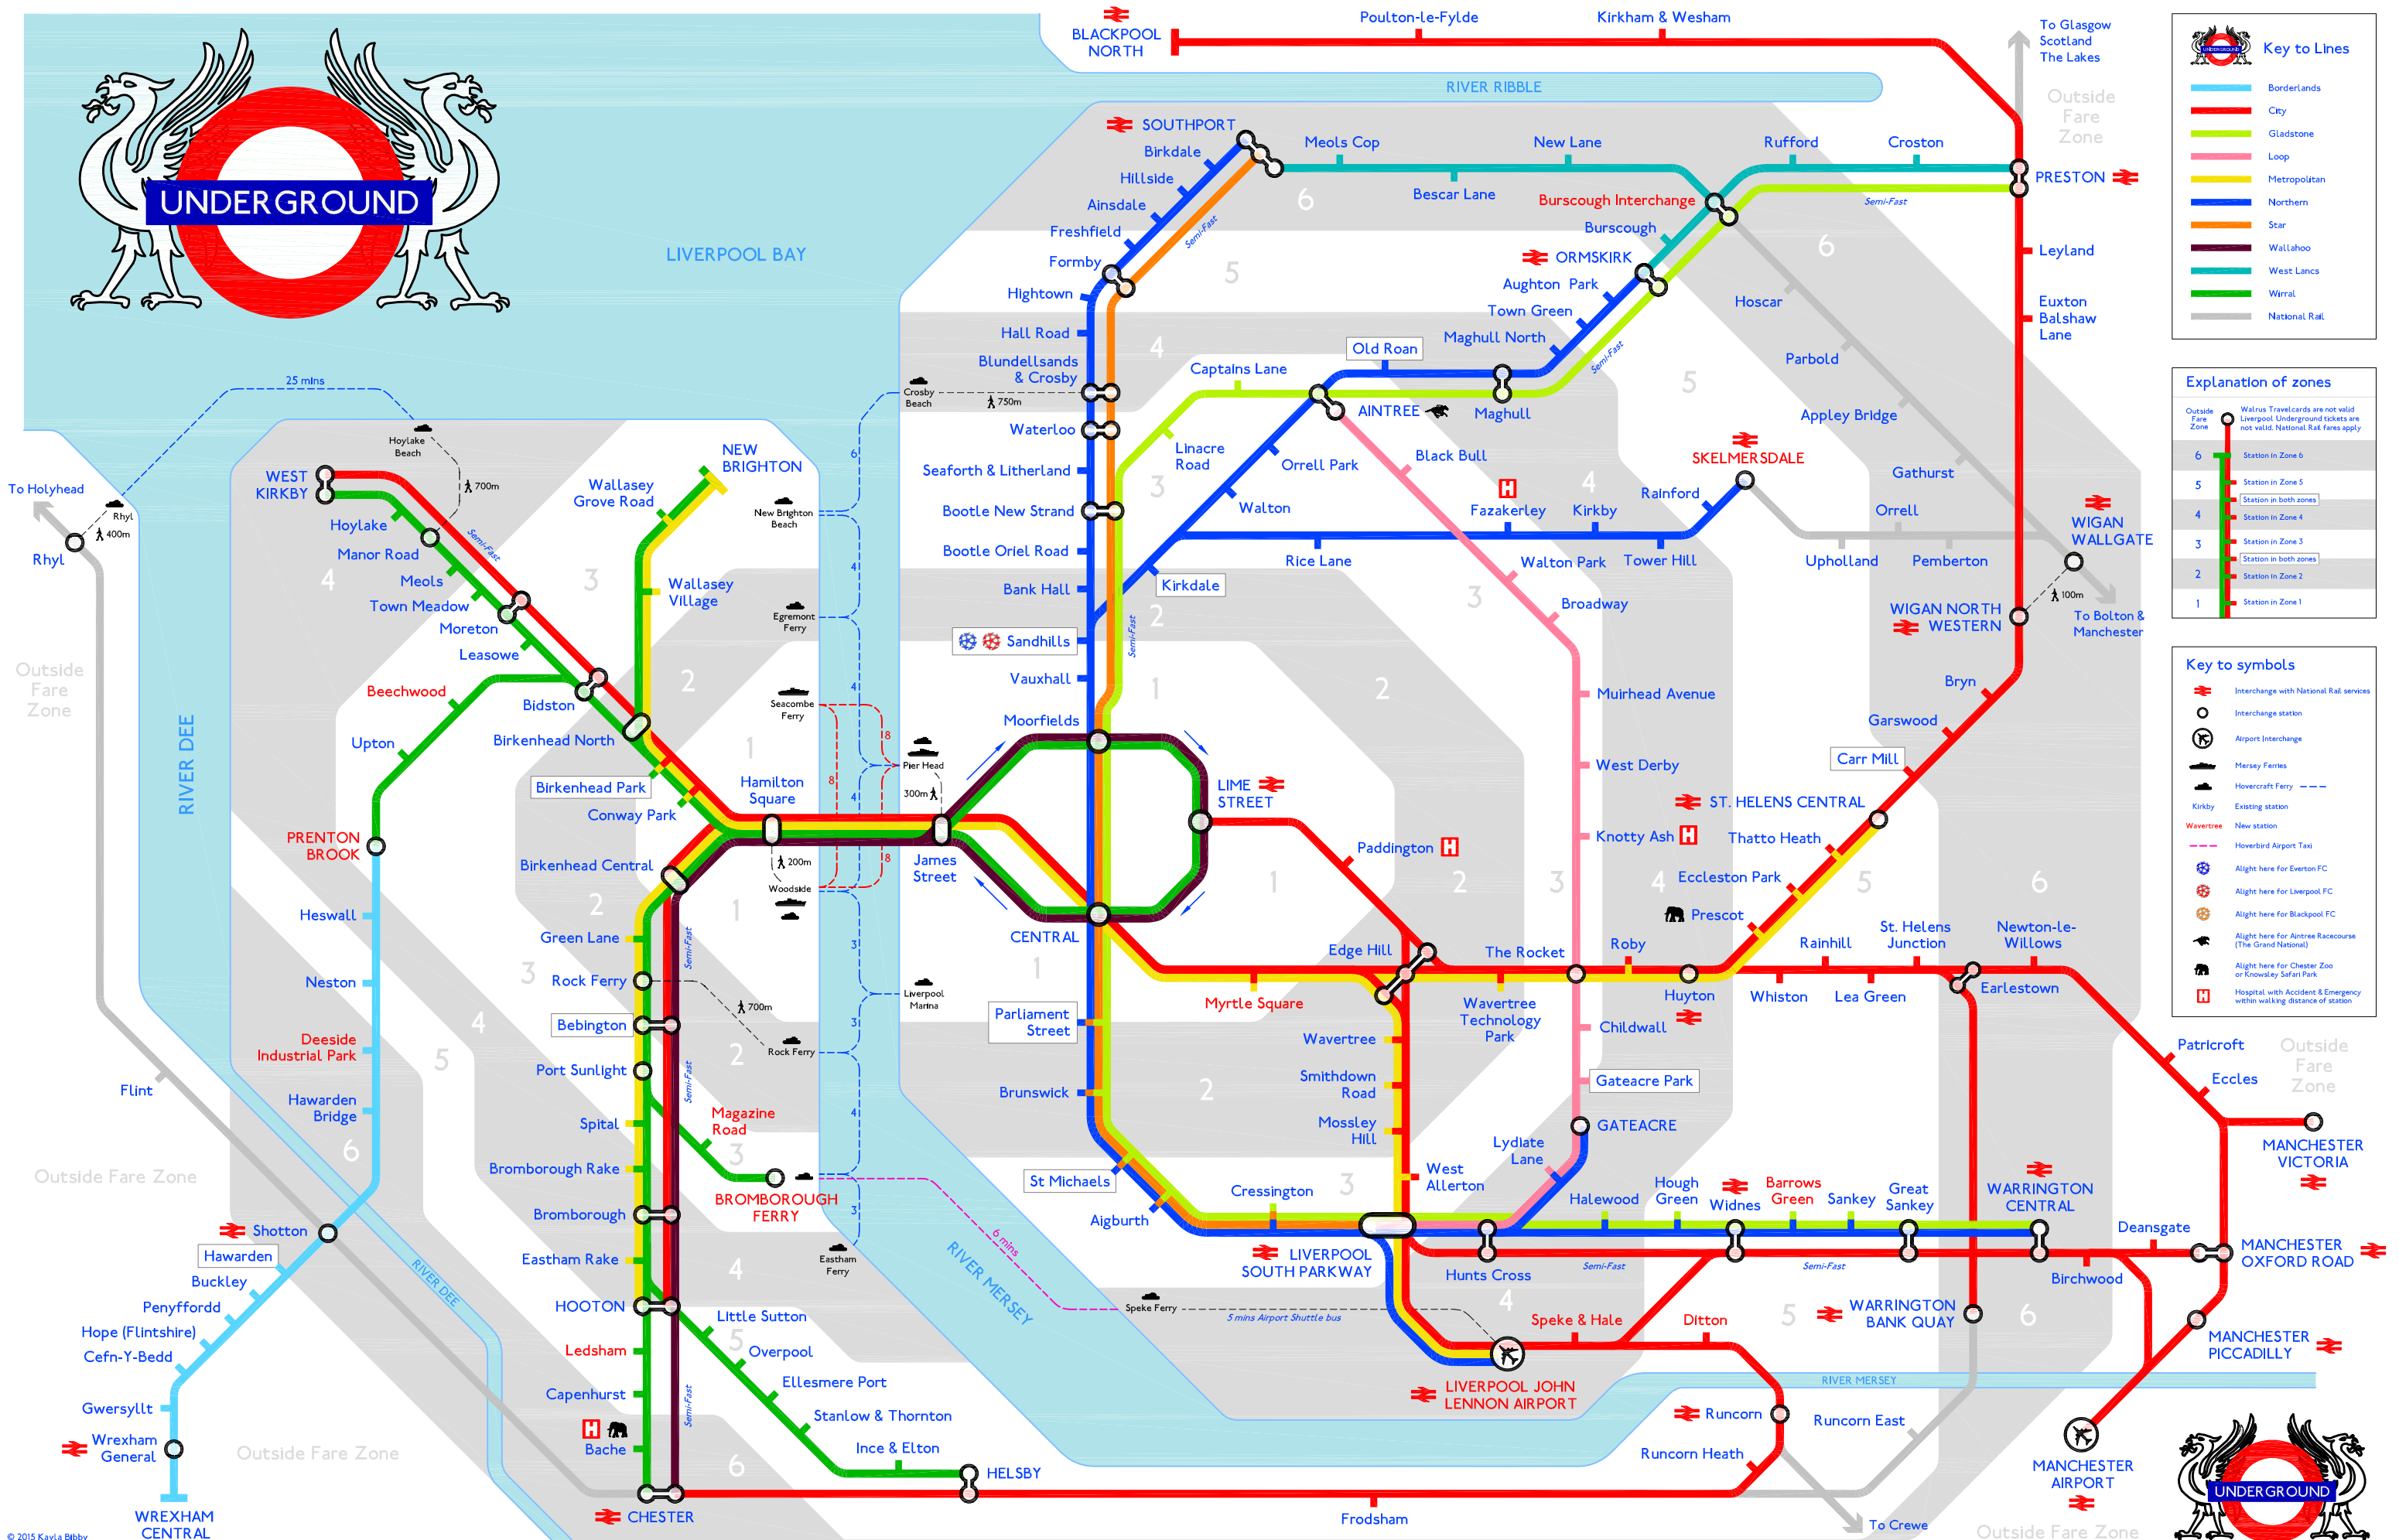

Liverpool Underground Tube Map at 2027

Key to Lines

- Borderlands
- City
- Gladstone
- Loop
- Metropolitan
- Northern
- Scar
- Wallahoo
- West Lincs
- Wirral
- National Rail

Explanation of zones

Outside Fare Zone

6 Station in Zone 6

5 Station in Zone 5

4 Station in both zones

3 Station in Zone 3

2 Station in both zones

1 Station in Zone 1

Warrus Travelcards are not valid
Liverpool Underground tickets are not valid. National Rail fares apply

Key to symbols

- Interchange with National Rail services
- Interchange station
- Airport Interchange
- Mersey Ferries
- Hovercraft Ferry
- Kirkby
- Existing station
- New station
- Hoverbird Airport Taxi
- Alight here for Everton FC
- Alight here for Liverpool FC
- Alight here for Blackpool FC
- Alight here for Aintree Racecourse (The Grand National)
- Alight here for Chester Zoo or Knowsley Safari Park
- Hospital with Accident & Emergency within walking distance of station