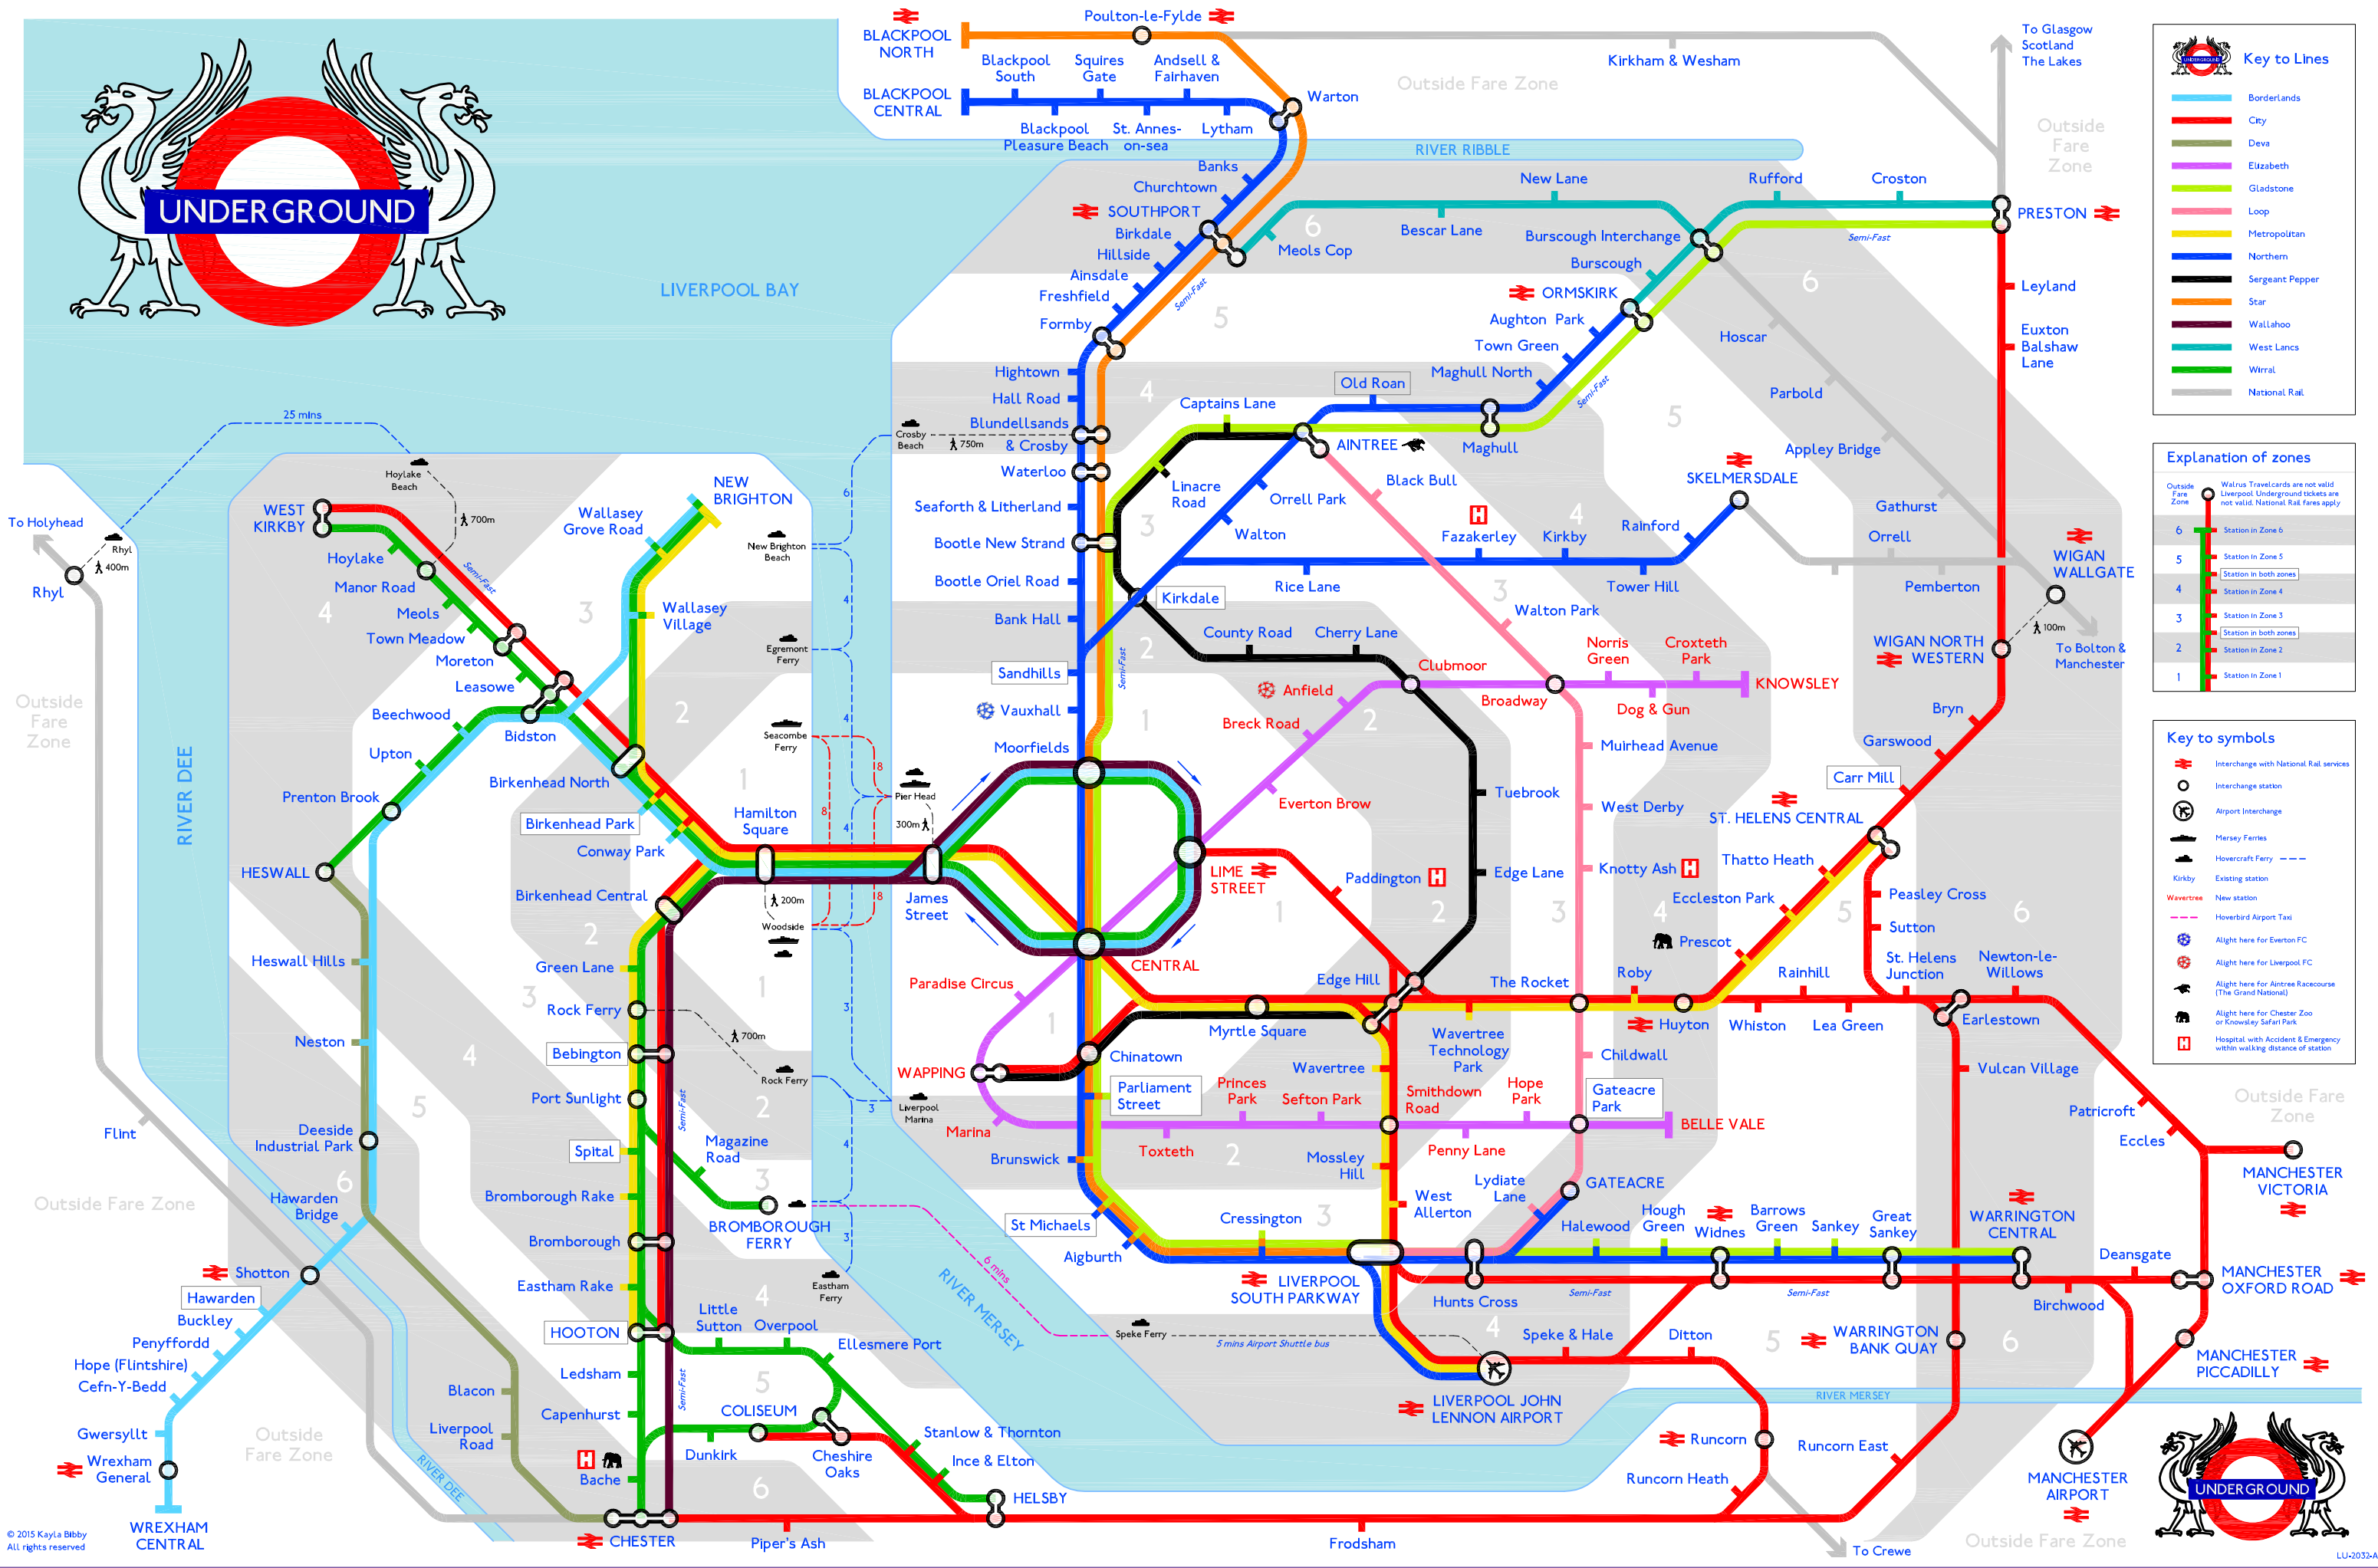

Liverpool Underground Tube Map at 2032

Key to Lines

- Borderlands
- City
- Deva
- Elizabeth
- Gladstone
- Loop
- Metropolitan
- Northern
- Sergeant Pepper
- Star
- Wallahoo
- West Lincs
- Wirral
- National Rail

Explanation of zones

Outside Fare Zone

- 6 Station in Zone 6
- 5 Station in Zone 5
- 4 Station in both zones
- 3 Station in Zone 3
- 2 Station in Zone 2
- 1 Station in Zone 1

Warrus Travelcards are not valid
Liverpool Underground tickets are not valid. National Rail fares apply

Key to symbols

- Interchange with National Rail services
- Interchange station
- Airport Interchange
- Mersey Ferries
- Hovercraft Ferry
- Existing station
- Kirkby
- Wavertree
- New station
- Hoverbird Airport Taxi
- Alight here for Everton FC
- Alight here for Liverpool FC
- Alight here for Antrim Racecourse (The Grand National)
- Alight here for Chester Zoo or Knowsley Safari Park
- Hospital with Accident & Emergency within walking distance of station