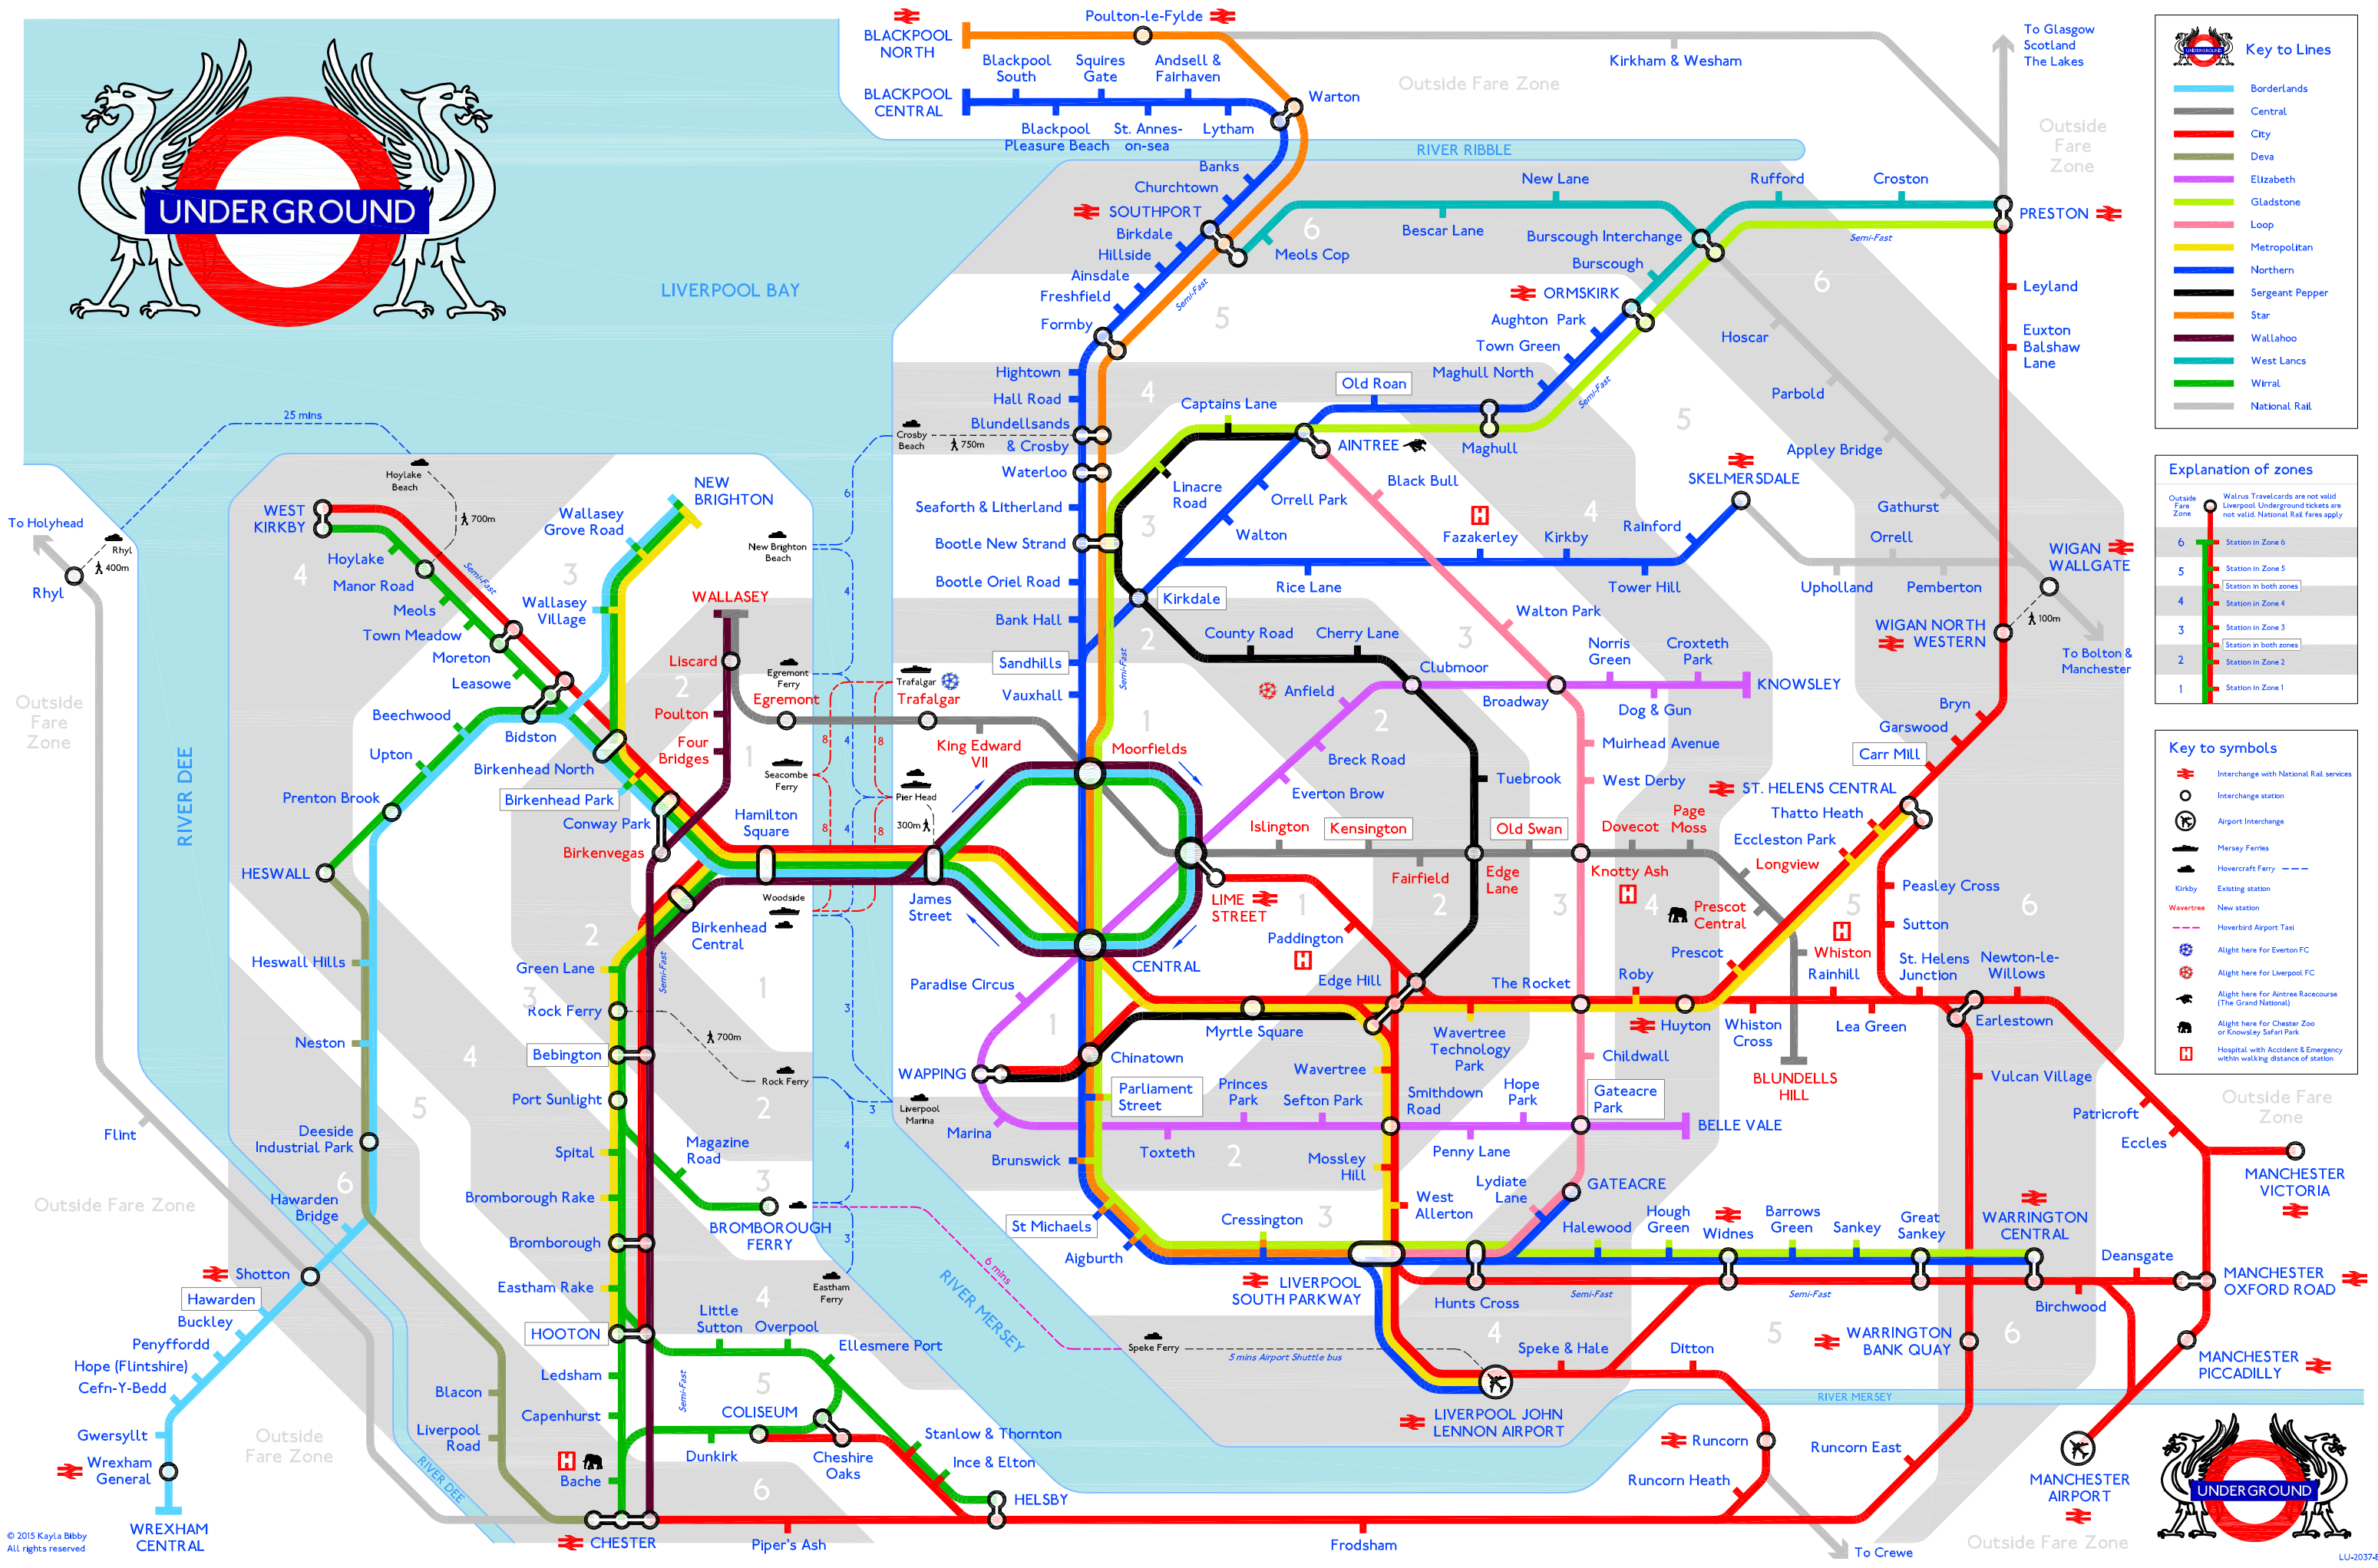

Liverpool Underground Tube Map at 2037

Key to Lines

- Borderlands
- Central
- City
- Deva
- Elizabeth
- Gladstone
- Loop
- Metropolitan
- Northern
- Sergeant Pepper
- Star
- Wallahoo
- West Lancs
- Wirral
- National Rail

Explanation of zones

Outside Fare Zone: Warrington, Wallasey, and Wrexham Underground tickets are not valid. National Rail fares apply.

- 6: Station in Zone 6
- 5: Station in Zone 5
- 4: Station in Zone 4
- 3: Station in Zone 3
- 2: Station in Zone 2
- 1: Station in Zone 1

Key to symbols

- Interchange with National Rail services
- Interchange station
- Airport Interchange
- Mersey Ferries
- Hovercraft Ferry
- Kirkby
- Existing station
- New station
- Hoverbird Airport Taxi
- Alight here for Everton FC
- Alight here for Liverpool FC
- Alight here for Aintree Racecourse (The Grand National)
- Alight here for Chester Zoo or Knowsley Safari Park
- Hospital with Accident & Emergency within walking distance of station