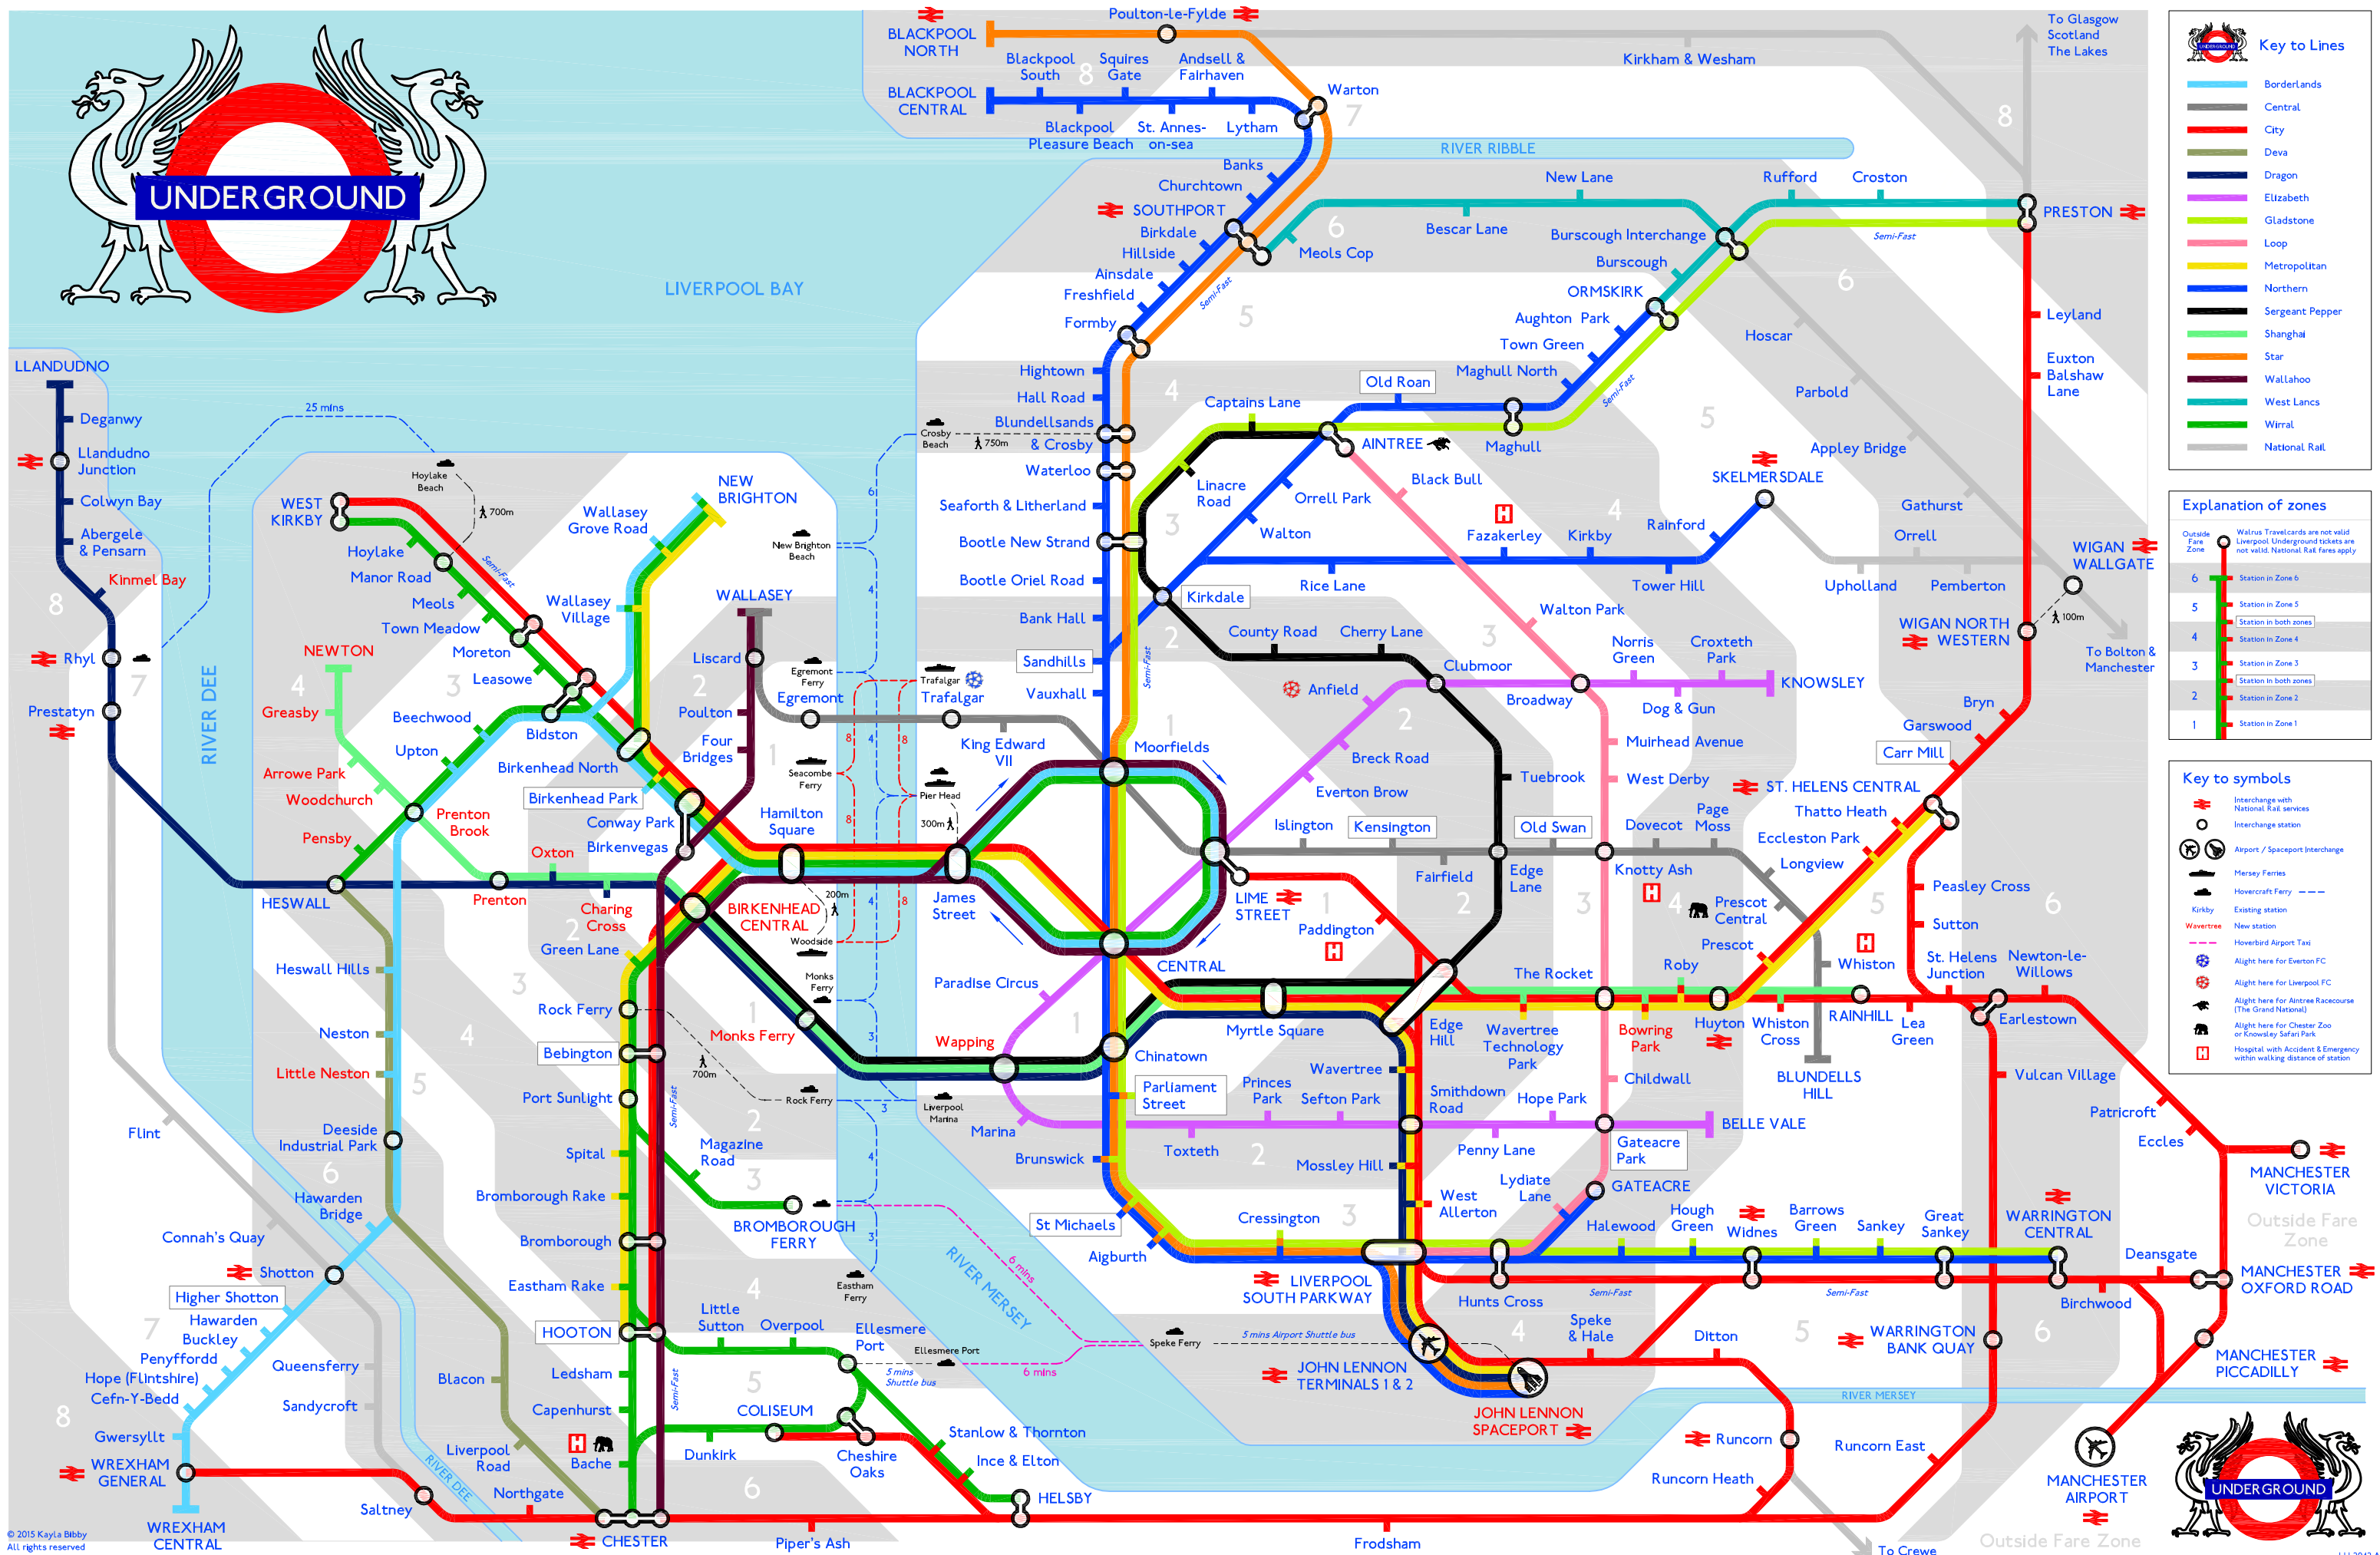

Liverpool Underground Tube Map at 2042

Key to Lines

- Borderlands
- Central
- City
- Deva
- Dragon
- Elizabeth
- Gladstone
- Loop
- Metropolitan
- Northern
- Sergeant Pepper
- Shanghai
- Star
- Wallahoo
- West Lancs
- Wirral
- National Rail

Explanation of zones

Outside Fare Zone

- 6 Station in Zone 6
- 5 Station in Zone 5
- 4 Station in both zones 4 & 5
- 3 Station in Zone 3
- 2 Station in both zones 2 & 3
- 1 Station in Zone 1

Key to symbols

- Interchange with National Rail services
- Interchange station
- Airport / Spaceport interchange
- Mersey Ferries
- Hovercraft Ferry
- Kirkby
- Existing station
- New station
- Wavertree
- Hoverbird Airport Taxi
- Alight here for Everton FC
- Alight here for Liverpool FC
- Alight here for Anintree Racecourse (The Grand National)
- Alight here for Chester Zoo or Knowsley Safari Park
- Hospital with Accident & Emergency within walking distance of station