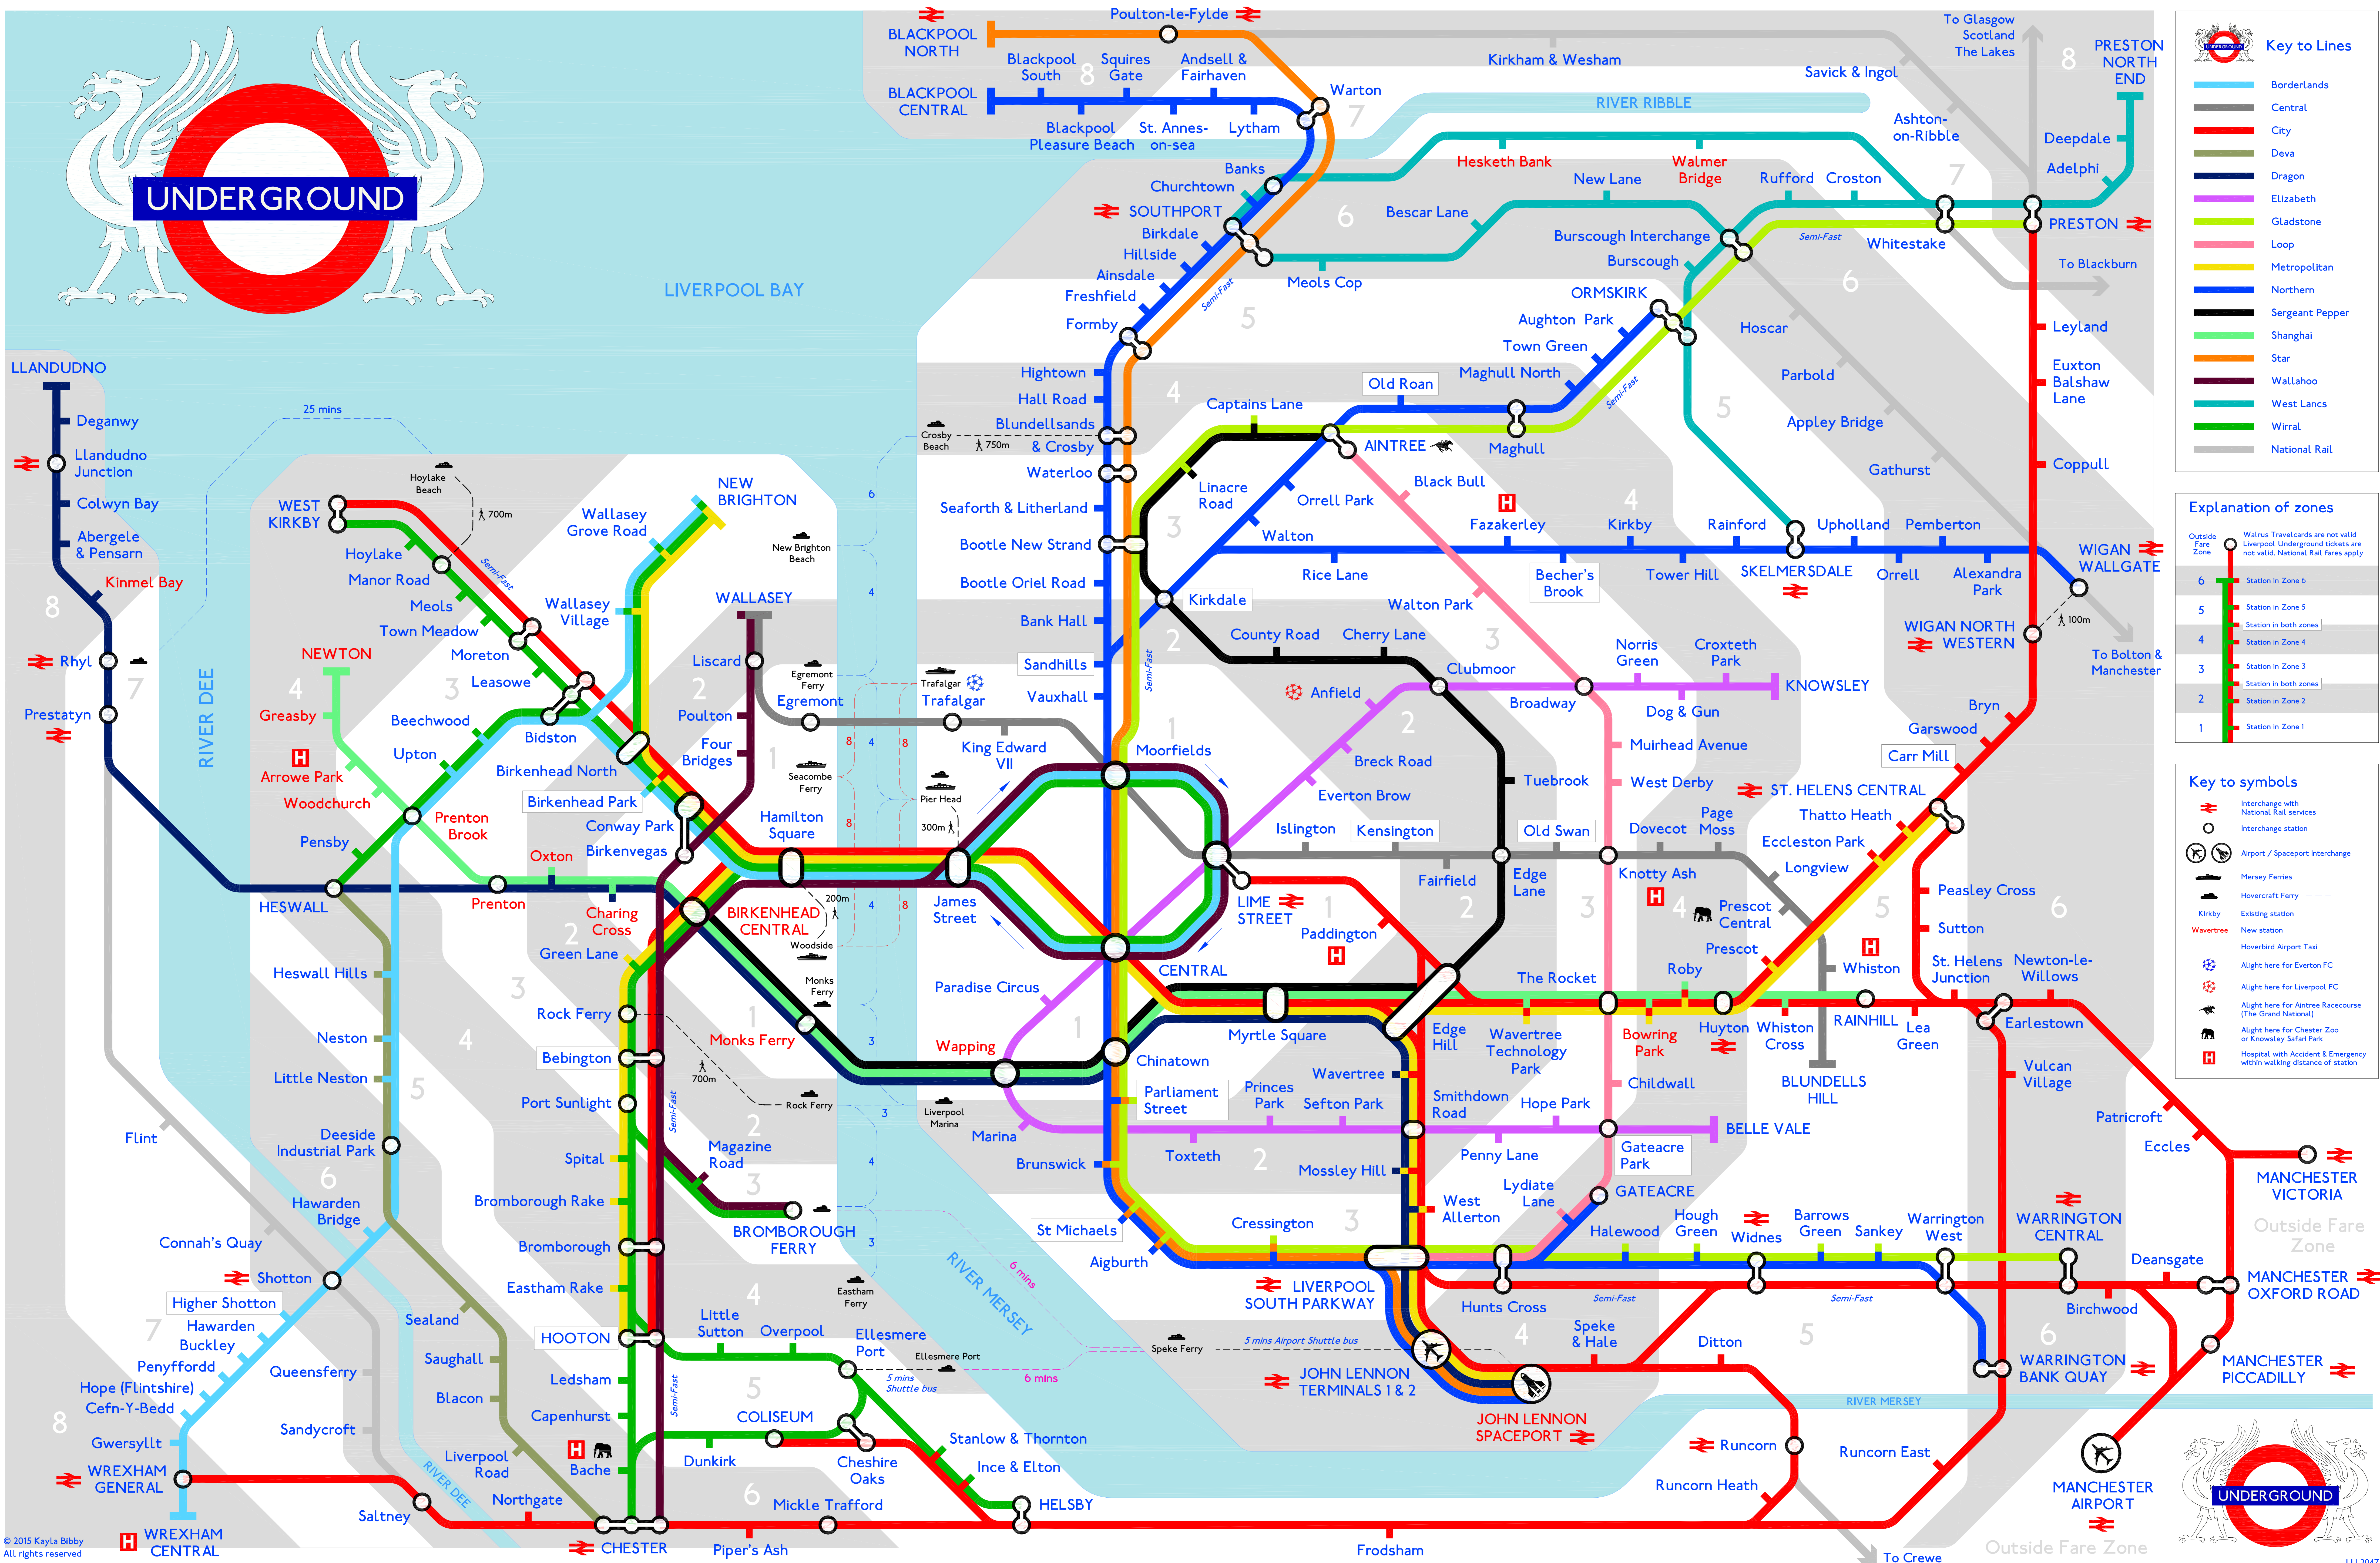

Liverpool Underground Tube Map at 2047

Key to Lines

- Borderlands
- Central
- City
- Deva
- Dragon
- Elizabeth
- Gladstone
- Loop
- Metropolitan
- Northern
- Sergeant Pepper
- Shanghai
- Star
- Wallahoo
- West Lincs
- Wirral
- National Rail

Explanation of zones

Outside Fare Zone

- Station in Zone 6
- Station in Zone 5
- Station in both zones 4 & 5
- Station in Zone 4
- Station in both zones 3 & 4
- Station in Zone 3
- Station in both zones 2 & 3
- Station in Zone 2
- Station in Zone 1

Key to symbols

- Interchange with National Rail services
- Interchange station
- Airport / Spaceport Interchange
- Mersey Ferries
- Hovercraft Ferry
- Kirkby
- Existing station
- New station
- Wavertree
- Hoverbird Airport Taxi
- Alight here for Everton FC
- Alight here for Aintree Racecourse (The Grand National)
- Alight here for Chester Zoo or Knowsley Safari Park
- Hospital with Accident & Emergency within walking distance of station