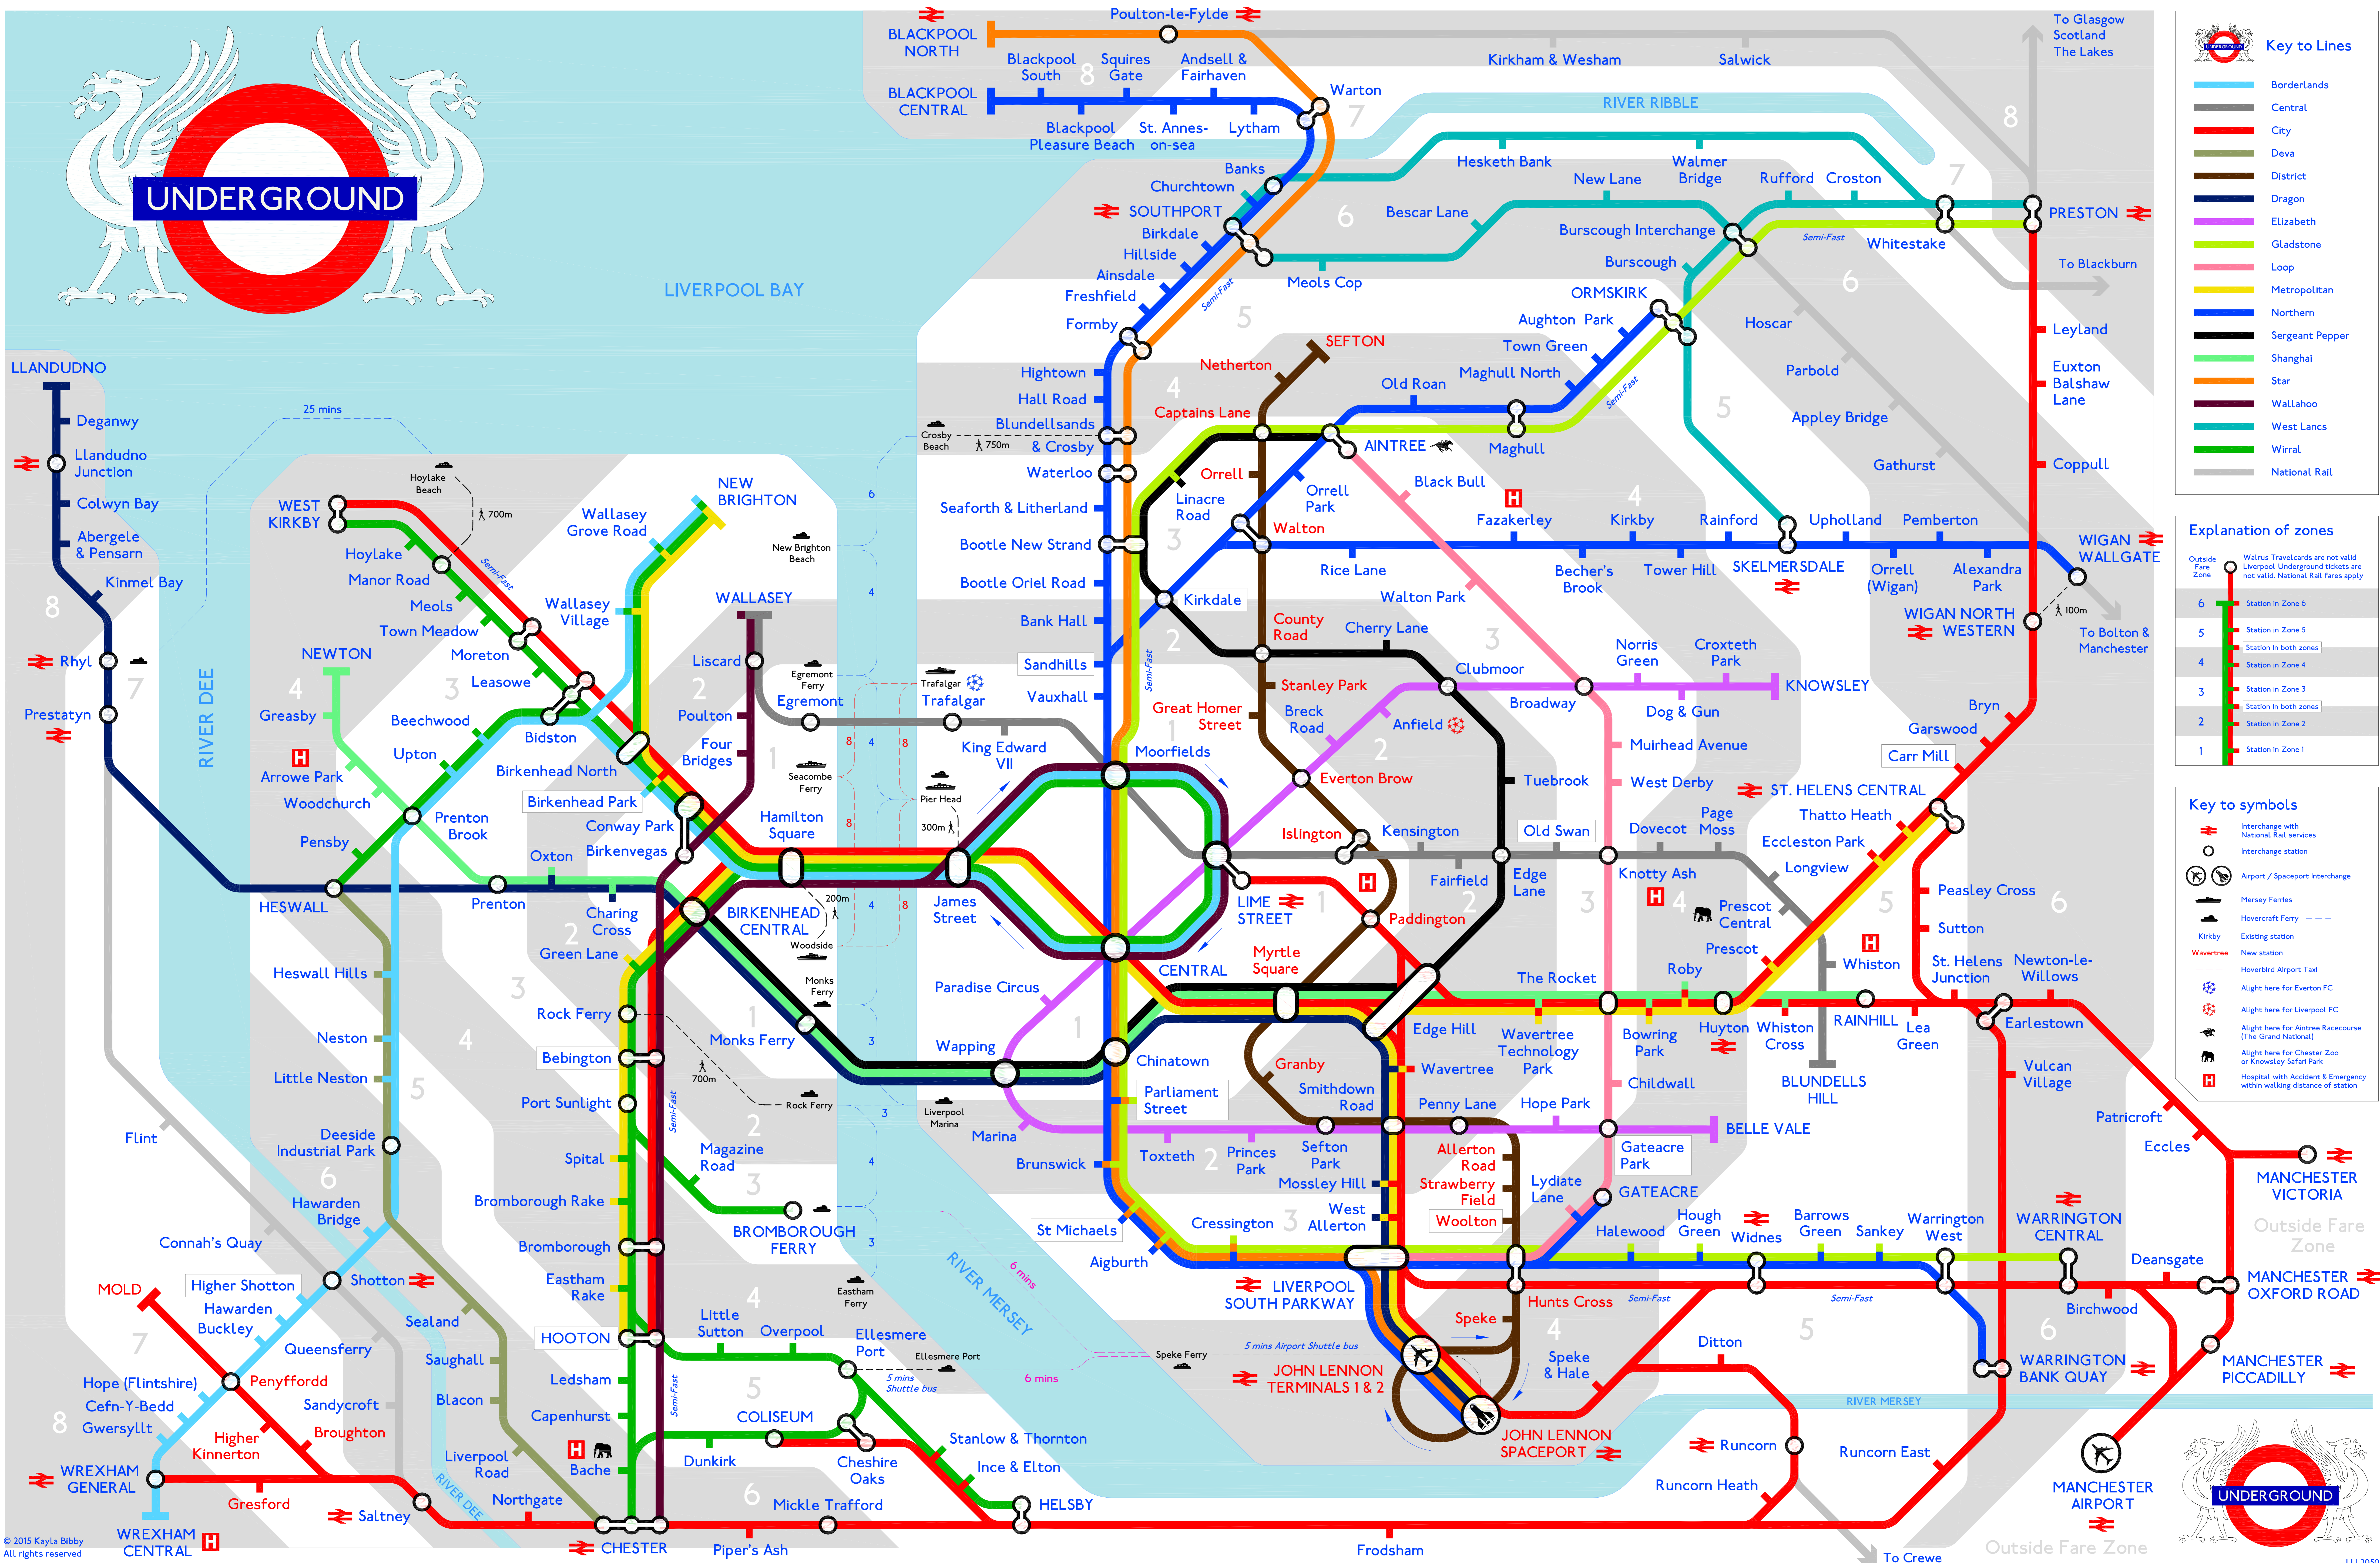

# Liverpool Underground Tube Map at 2050

### Key to Lines

- Borderlands
- Central
- City
- Deva
- District
- Dragon
- Elizabeth
- Gladstone
- Loop
- Metropolitan
- Northern
- Sergeant Pepper
- Shanghai
- Star
- Wallahoo
- West Lancs
- Wirral
- National Rail

### Explanation of zones

Outside Fare Zone

6 Station in Zone 6

5 Station in Zone 5

4 Station in Zone 4

3 Station in Zone 3

2 Station in both zones

1 Station in Zone 1

### Key to symbols

- Interchange with National Rail services
- Interchange station
- Airport / Spaceport interchange
- Mersey Ferries
- Hovercraft ferry
- Kirby
- Existing station
- New station
- Hoverbird Airport Taxi
- Alight here for Everton FC
- Alight here for Liverpool FC
- Alight here for Aintree Racecourse (The Grand National)
- Alight here for Chester Zoo or Knowsley Safari Park
- Hospital with Accident & Emergency within walking distance of station