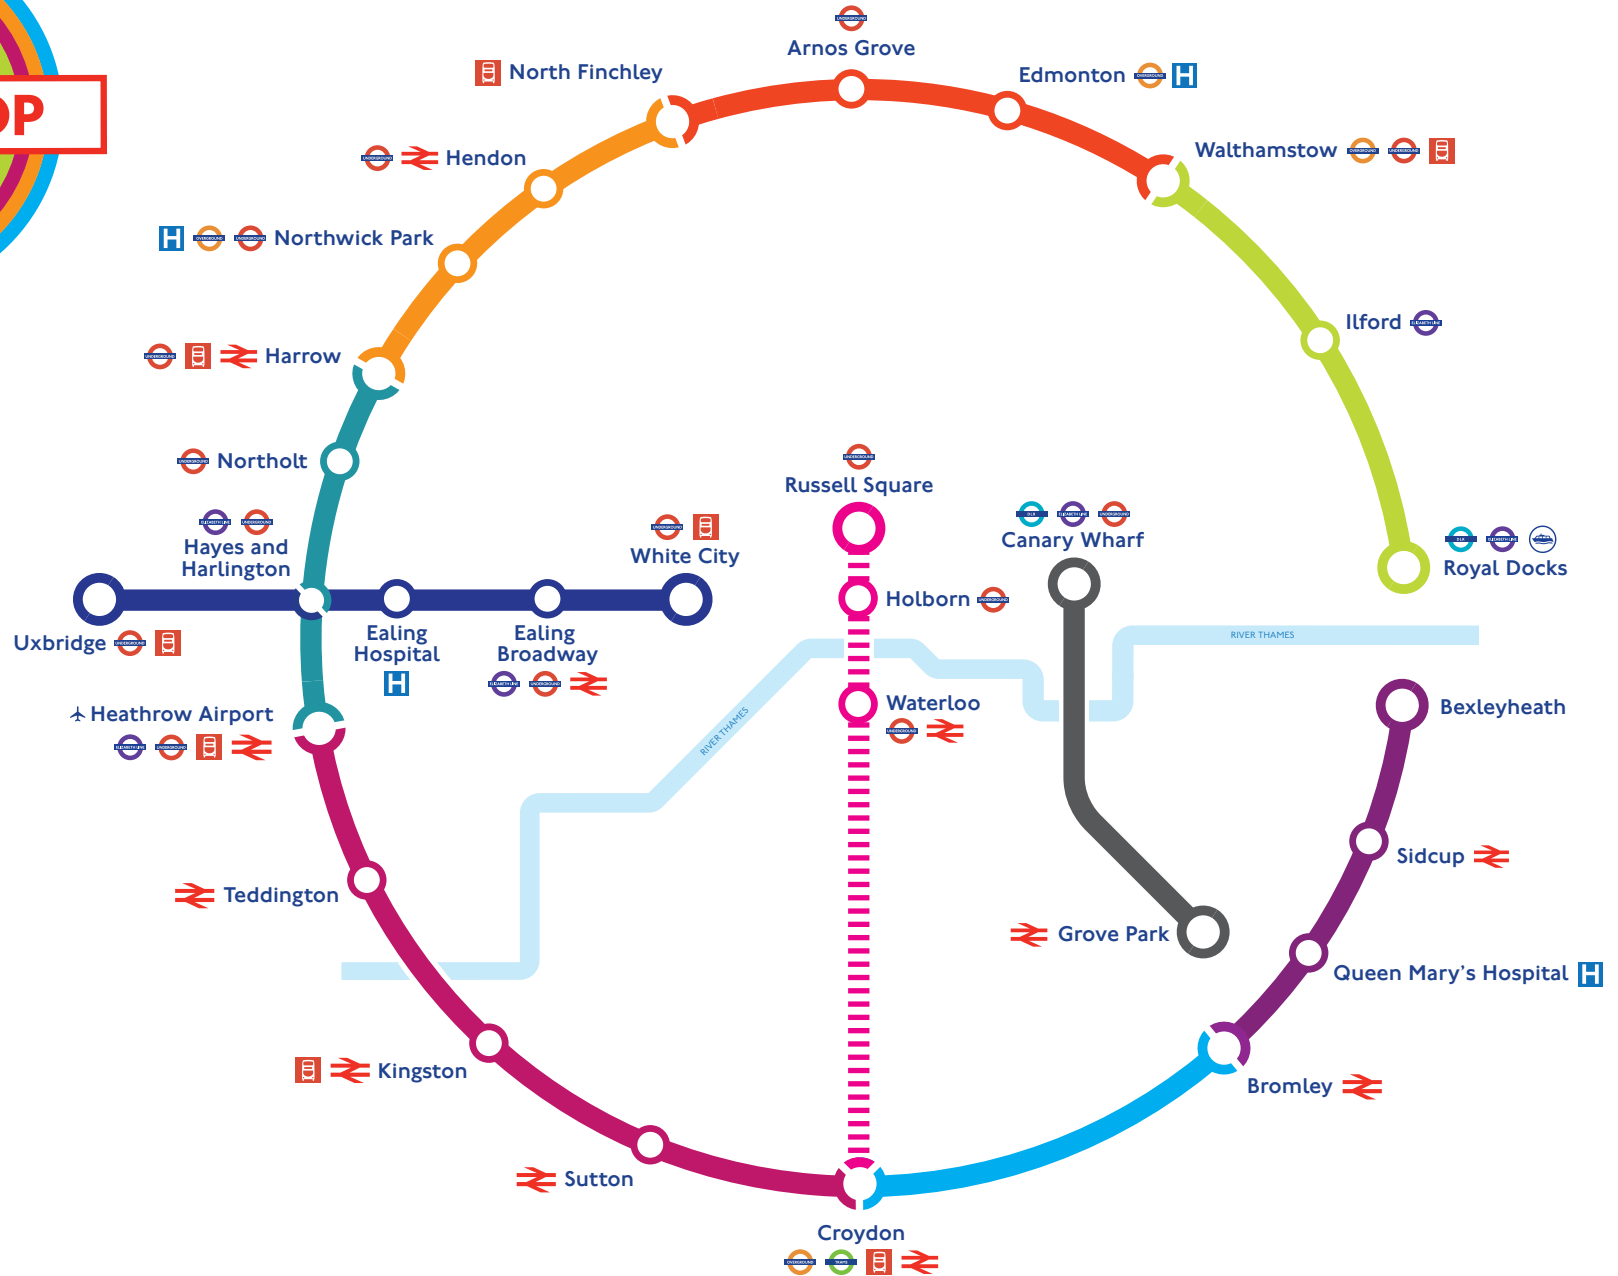

# SUPERLOOP

-  Royal Docks to Walthamstow
-  Walthamstow to North Finchley
-  North Finchley to Harrow
-  Harrow to Heathrow
-  Heathrow to Croydon
-  Croydon to Bromley
-  Bromley to Bexleyheath
-  Canary Wharf to Grove Park
-  Uxbridge to White City
-  Russell Square to Croydon  
Peak service only

MAYOR OF LONDON

Routes and stops are illustrative only and subject to consultation