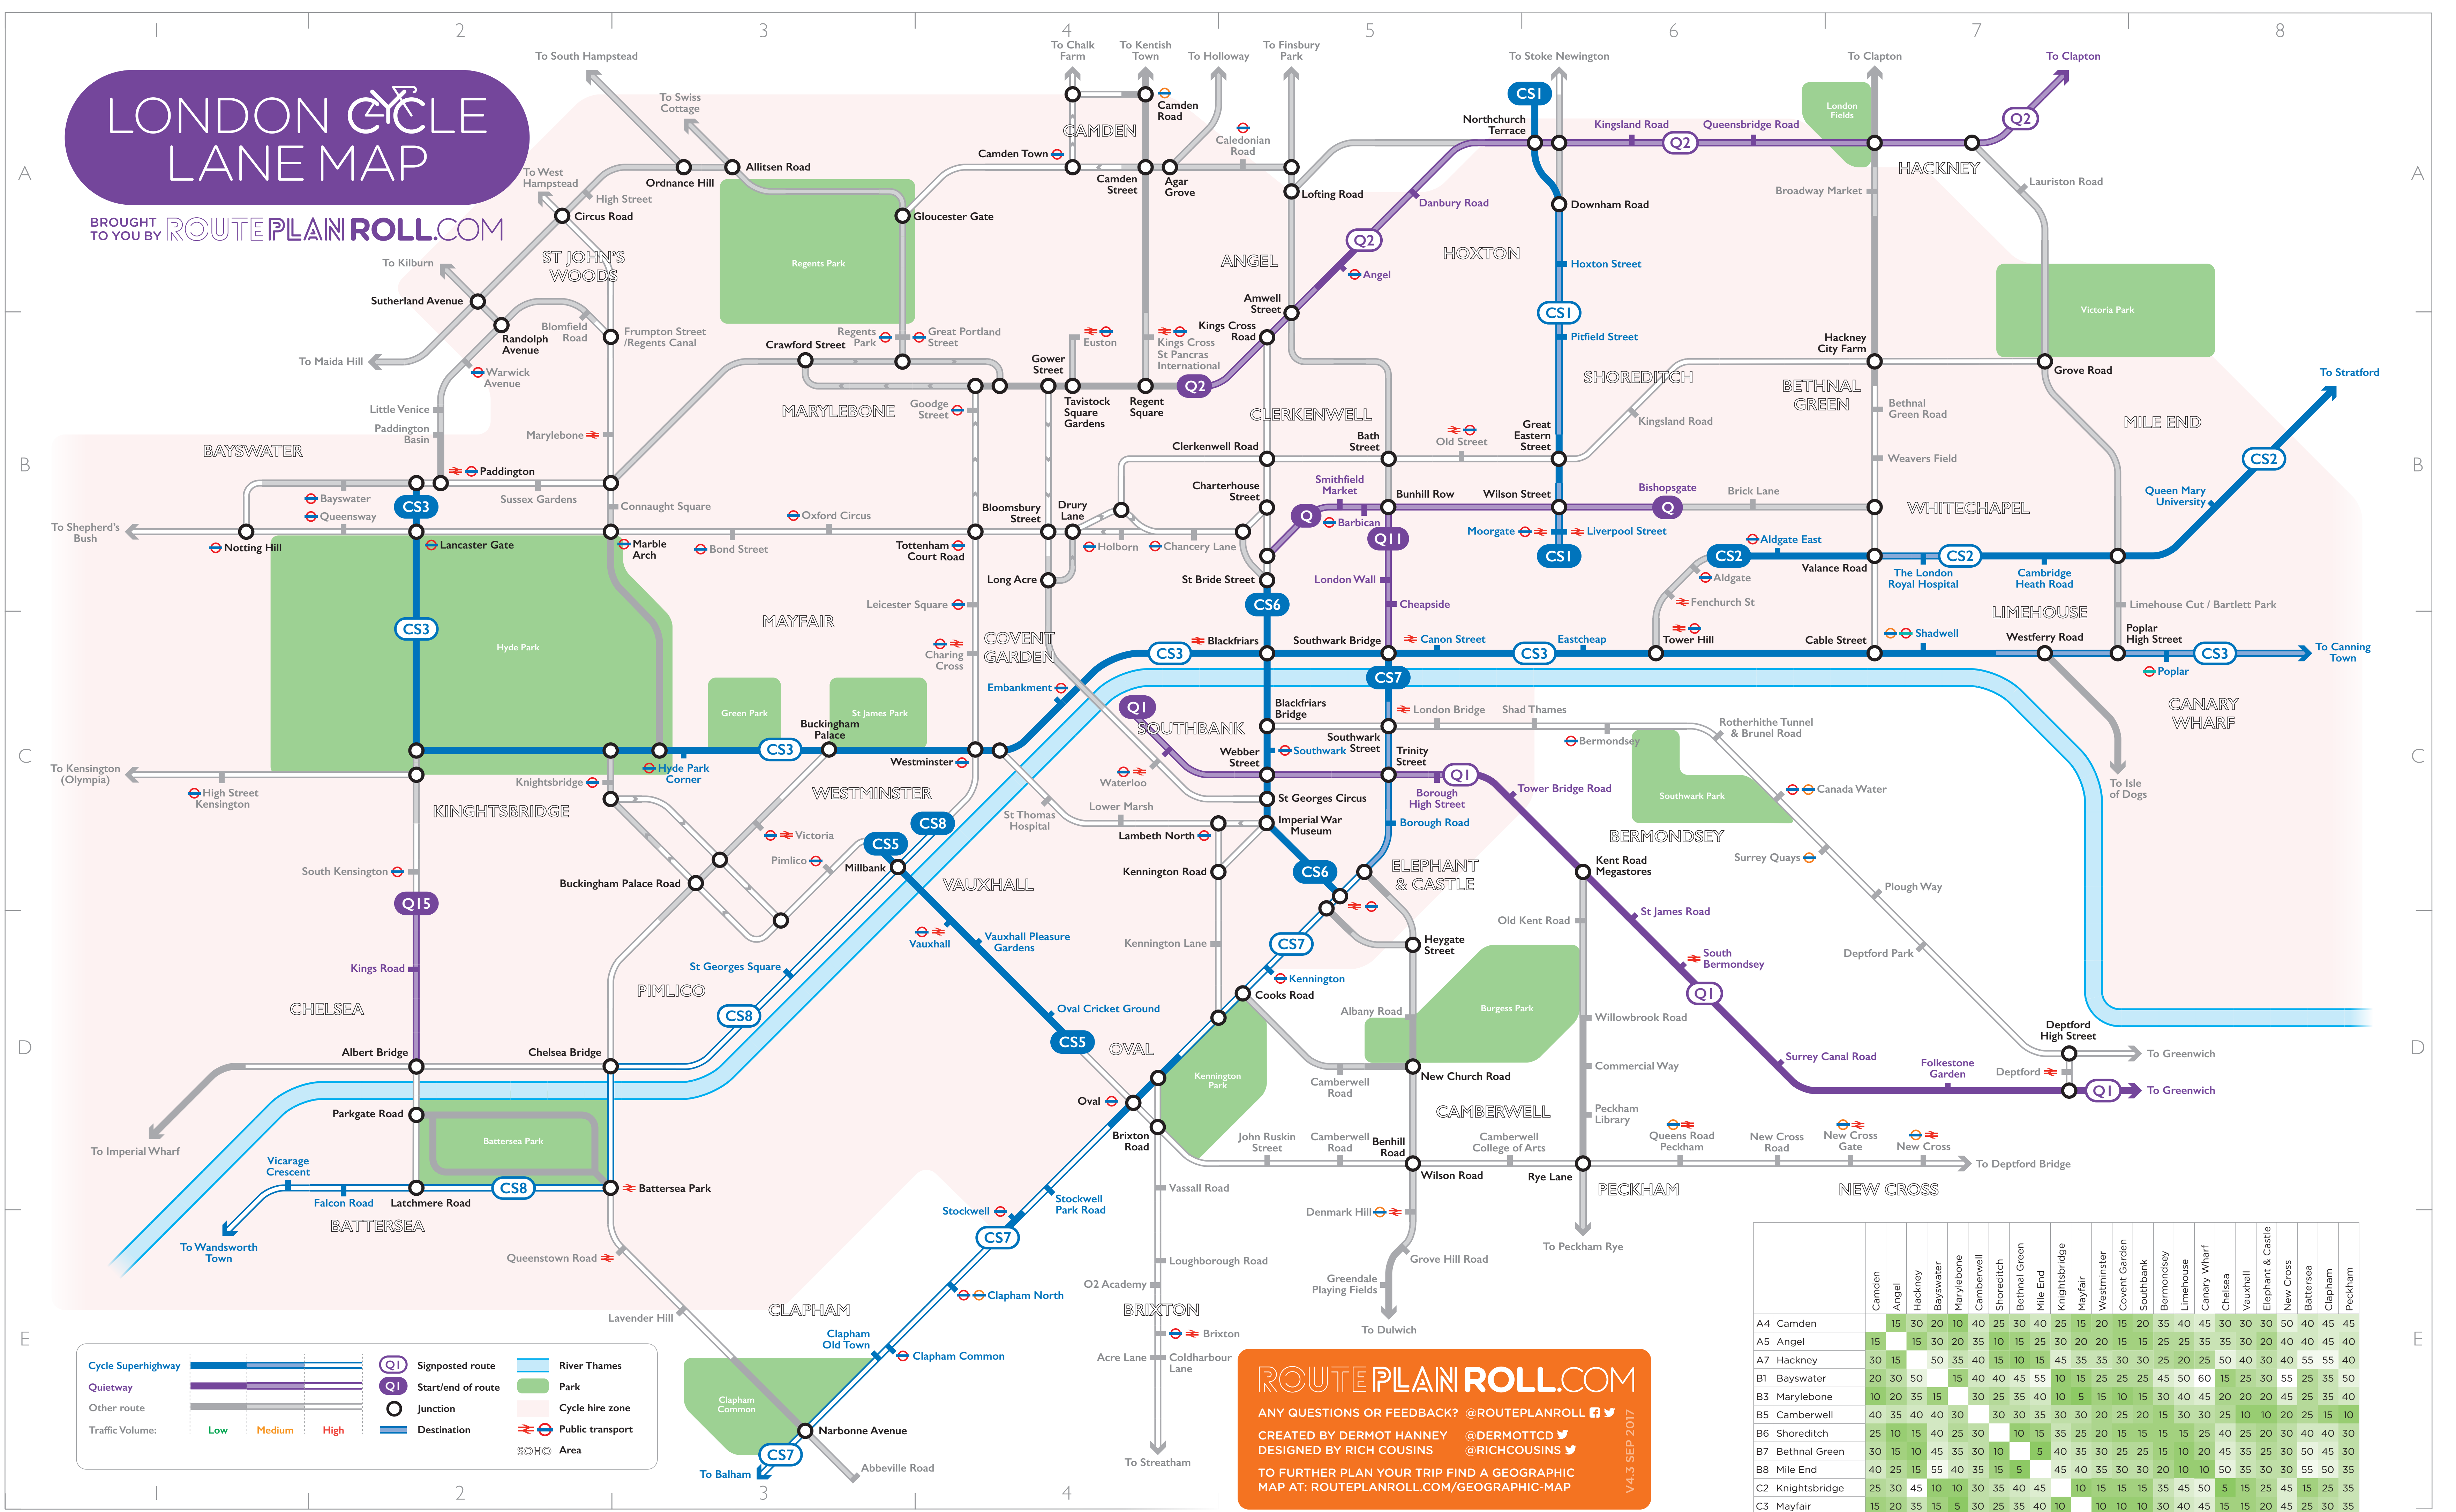

# LONDON CYCLE LANE MAP

BROUGHT TO YOU BY [ROUTEPLANROLL.COM](http://ROUTEPLANROLL.COM)

**ROUTEPLANROLL.COM**  
 ANY QUESTIONS OR FEEDBACK? @ROUTEPLANROLL  
 CREATED BY DERMOT HANNEY @DERMOTCD  
 DESIGNED BY RICH COUSINS @RICHCOUSINS  
 TO FURTHER PLAN YOUR TRIP FIND A GEOGRAPHIC MAP AT: [ROUTEPLANROLL.COM/GEOGRAPHIC-MAP](http://ROUTEPLANROLL.COM/GEOGRAPHIC-MAP)  
 V4.3 SEP 2017