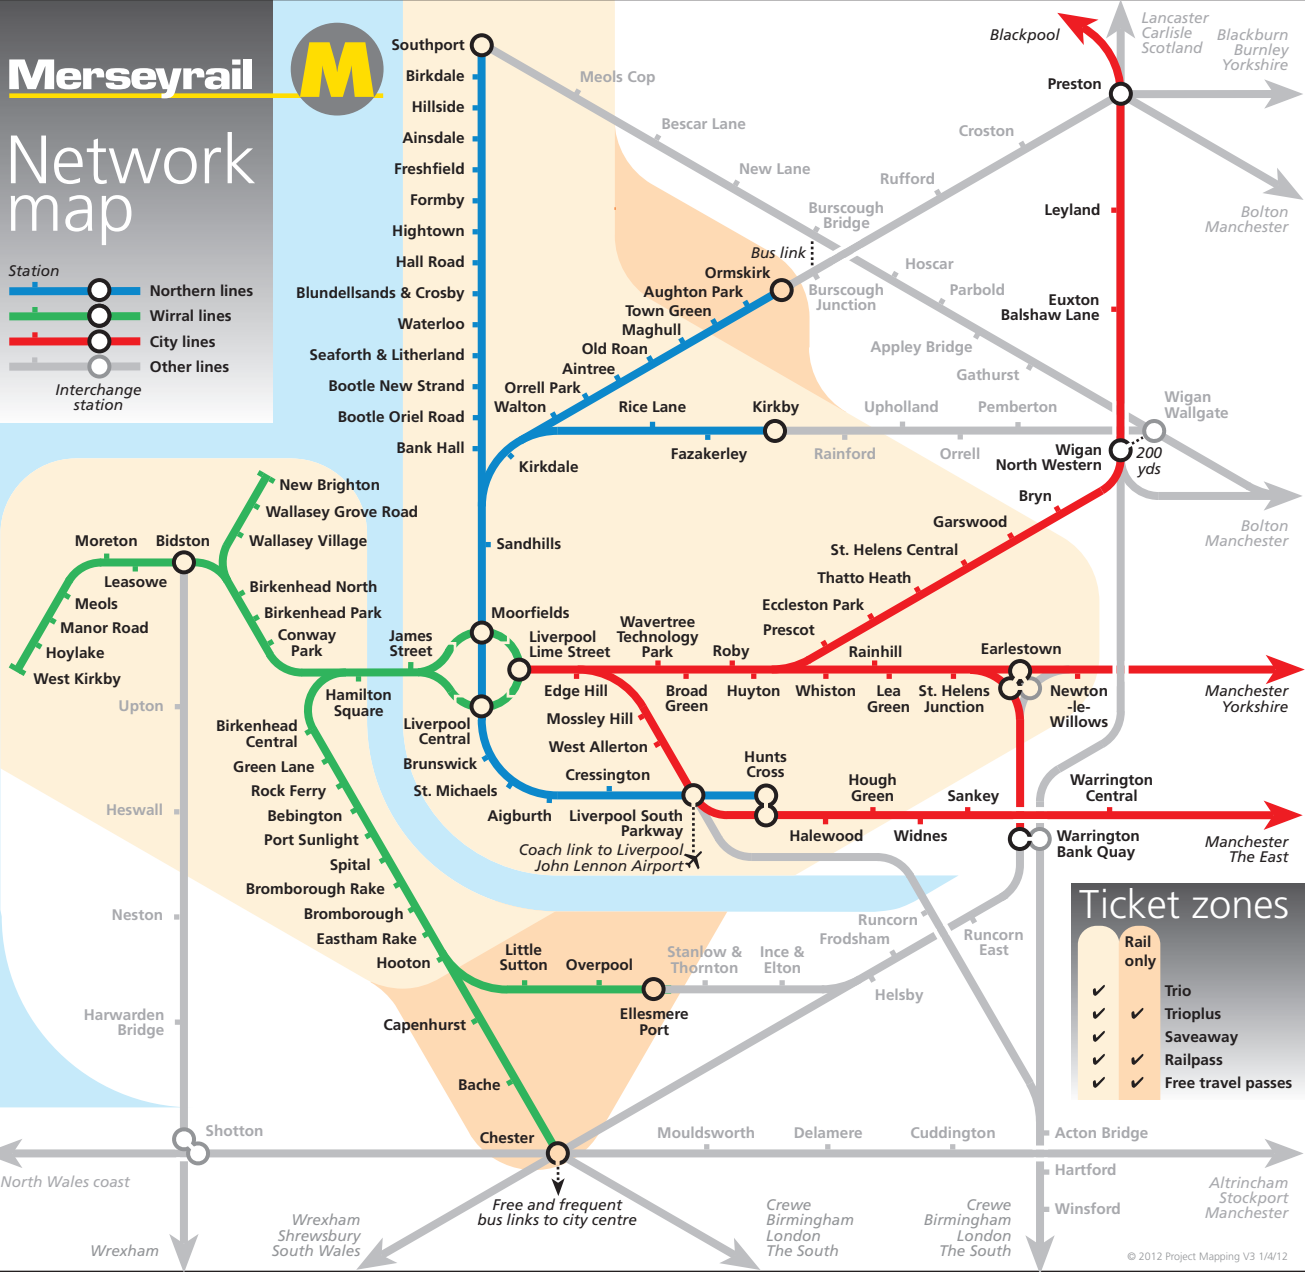

## Network map

- Station
- Northern lines
- Wirral lines
- City lines
- Other lines
- Interchange station

### Ticket zones

- | Rail only                           |                    |
|-------------------------------------|--------------------|
| <input checked="" type="checkbox"/> | Trio               |
| <input checked="" type="checkbox"/> | Trioplus           |
| <input checked="" type="checkbox"/> | Saveaway           |
| <input checked="" type="checkbox"/> | Railpass           |
| <input checked="" type="checkbox"/> | Free travel passes |