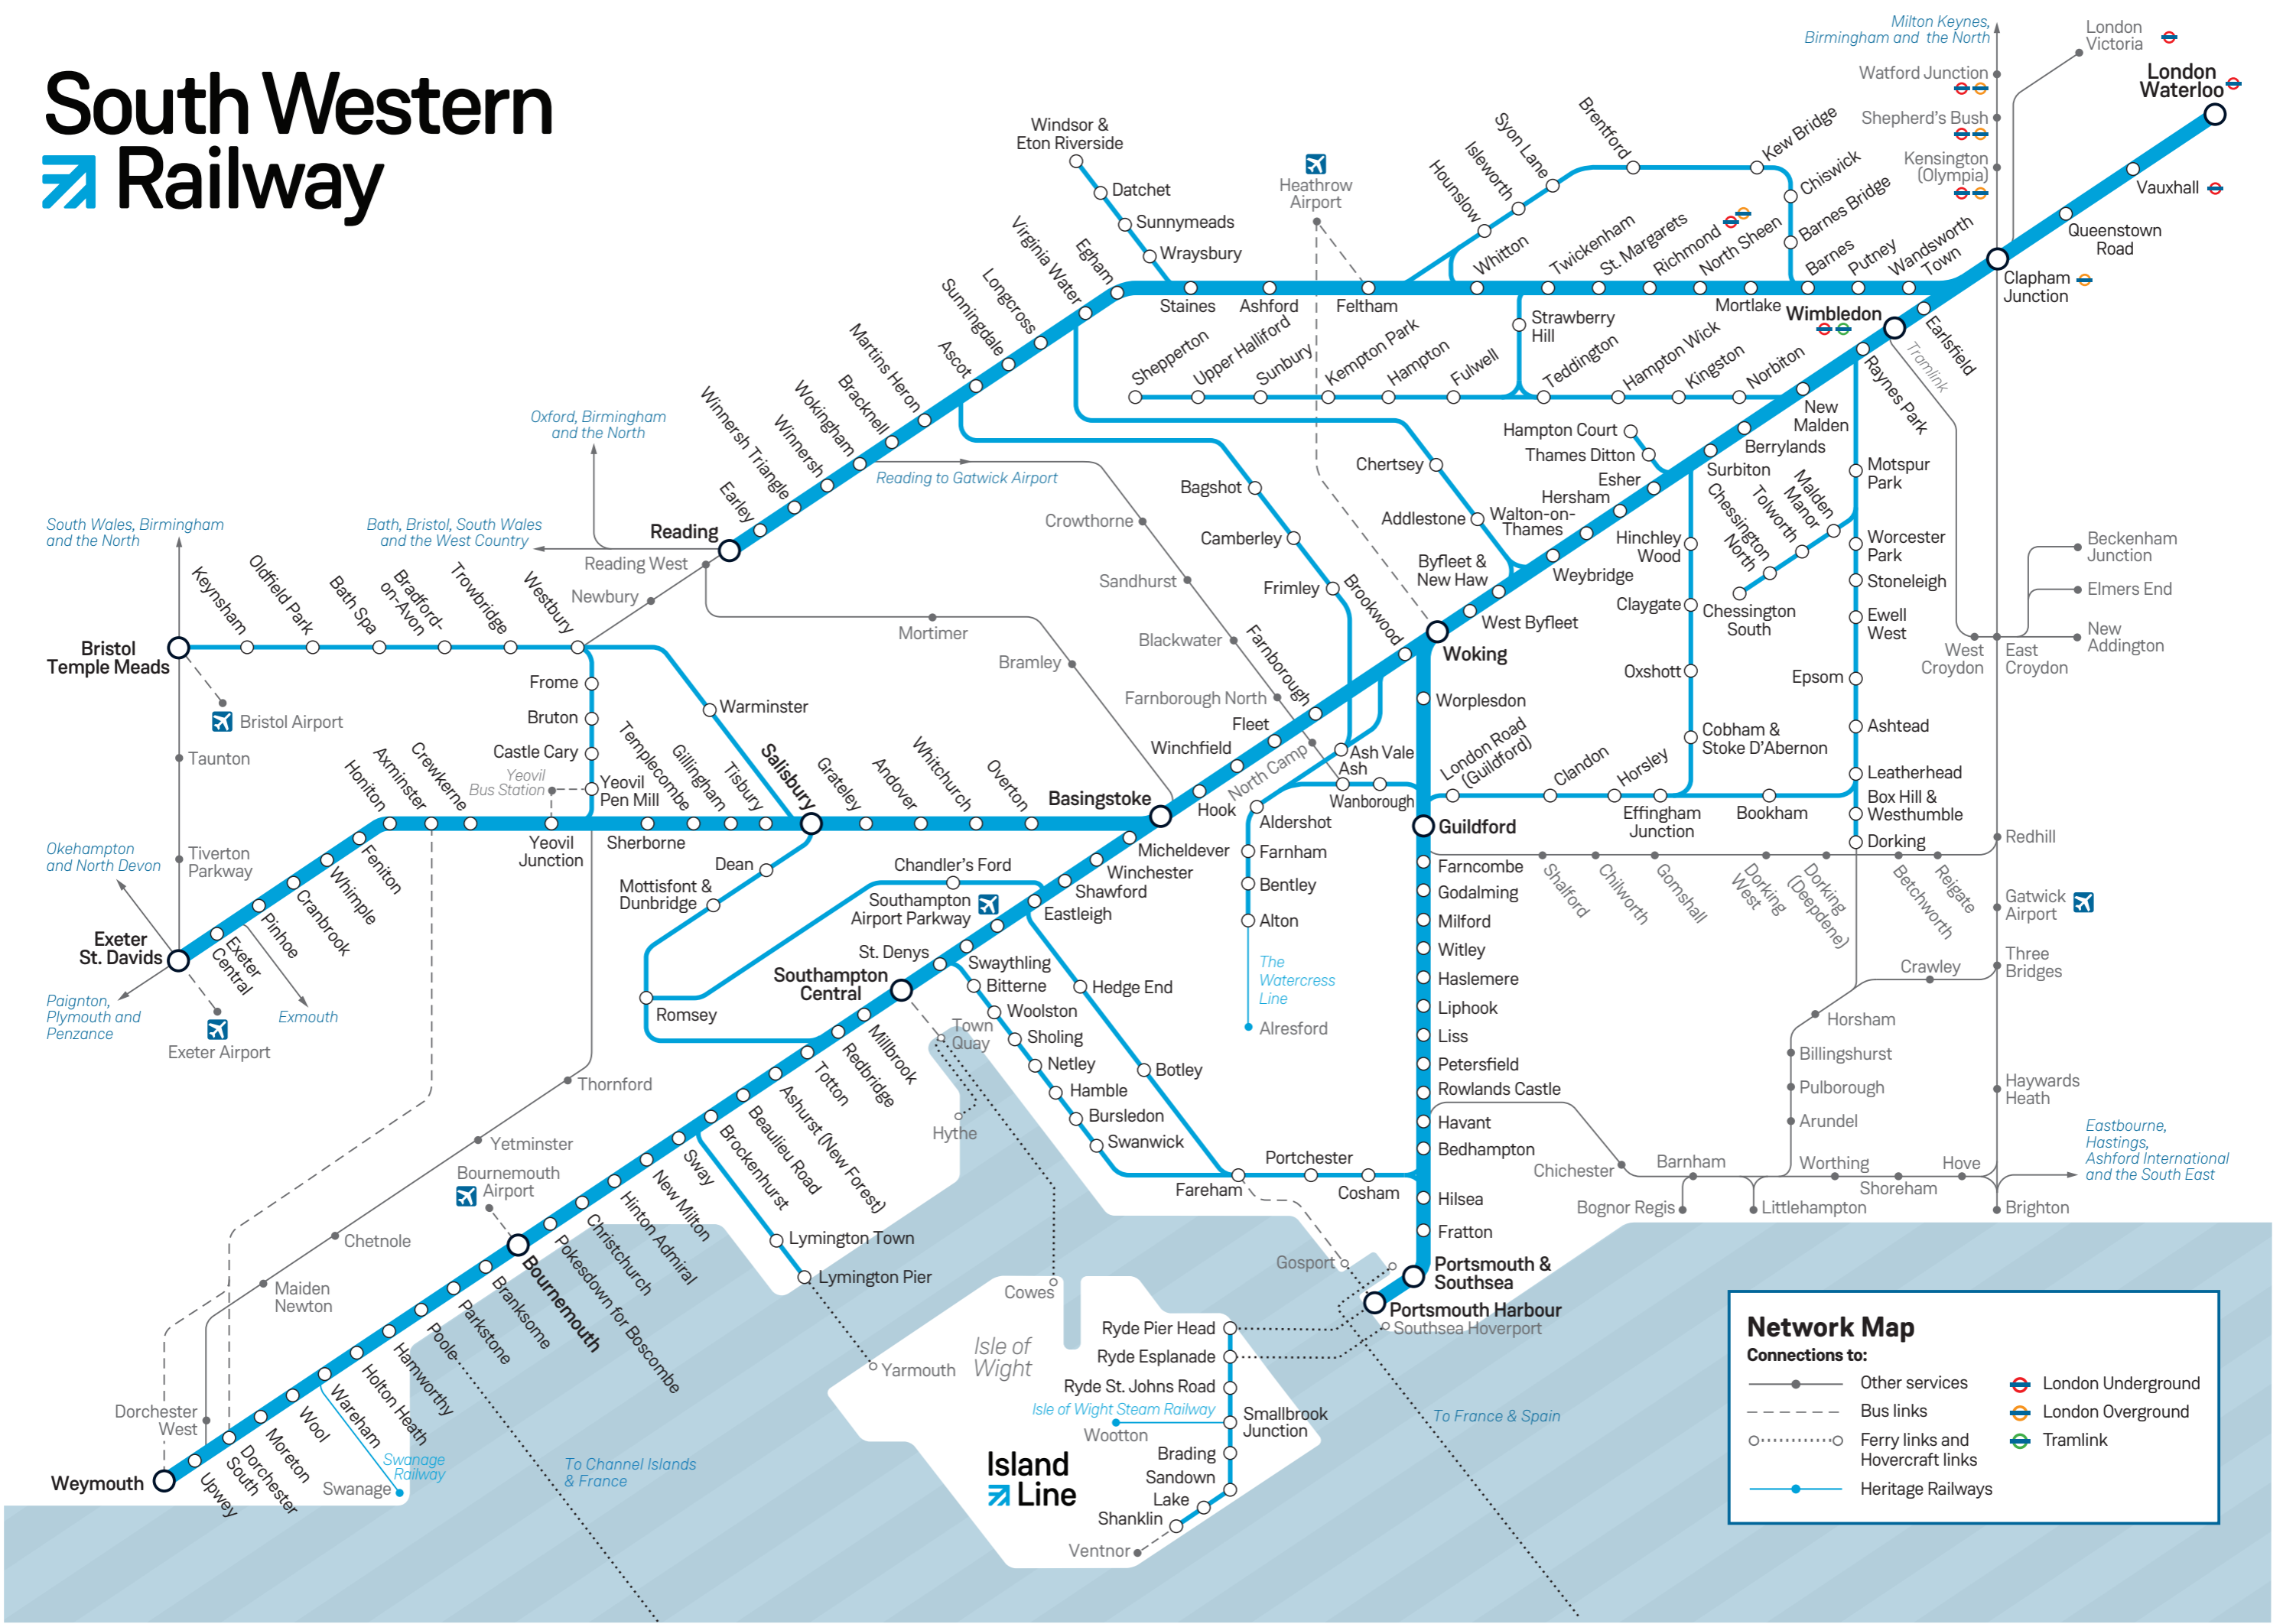

# South Western Railway

**Network Map**

**Connections to:**

- Other services
- Bus links
- Ferry links and Hovercraft links
- Heritage Railways
- London Underground
- London Overground
- Tramlink