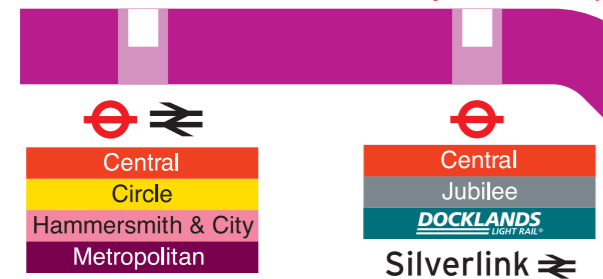

Liverpool Street
late night trains only

Stratford
late night trains only

Fenchurch Street

Limehouse

West Ham

Barking

Upminster

West Horndon

Laindon

Basildon

Pitsea

Benfleet

Leigh-on-Sea

Chalkwell

Westcliff

Southend Central

Southend East

Thorpe Bay

Shoeburyness

Dagenham Dock

Rainham

Purfleet

Grays

Tilbury Town