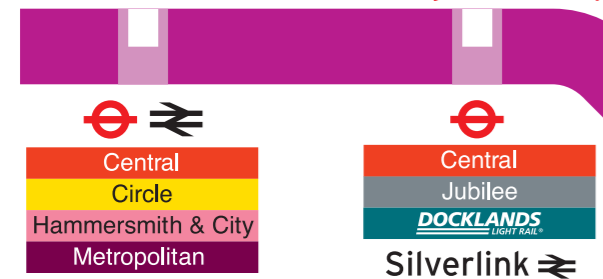

Liverpool Street
late night trains only

Stratford
late night trains only

Fenchurch Street

Limehouse

West Ham

Barking

Upminster

West Horndon

Laindon

Basildon

Pitsea

Benfleet

Leigh-on-Sea

Chalkwell

Westcliff

Southend Central

Southend East

Thorpe Bay

Shoeburyness

DOCKLANDS LIGHT RAIL

Ockendon

Chafford Hundred
for Lakeside shopping

Stanford-le-Hope

Dagenham Dock

Rainham

Purfleet

Grays

Tilbury Town

East Tilbury