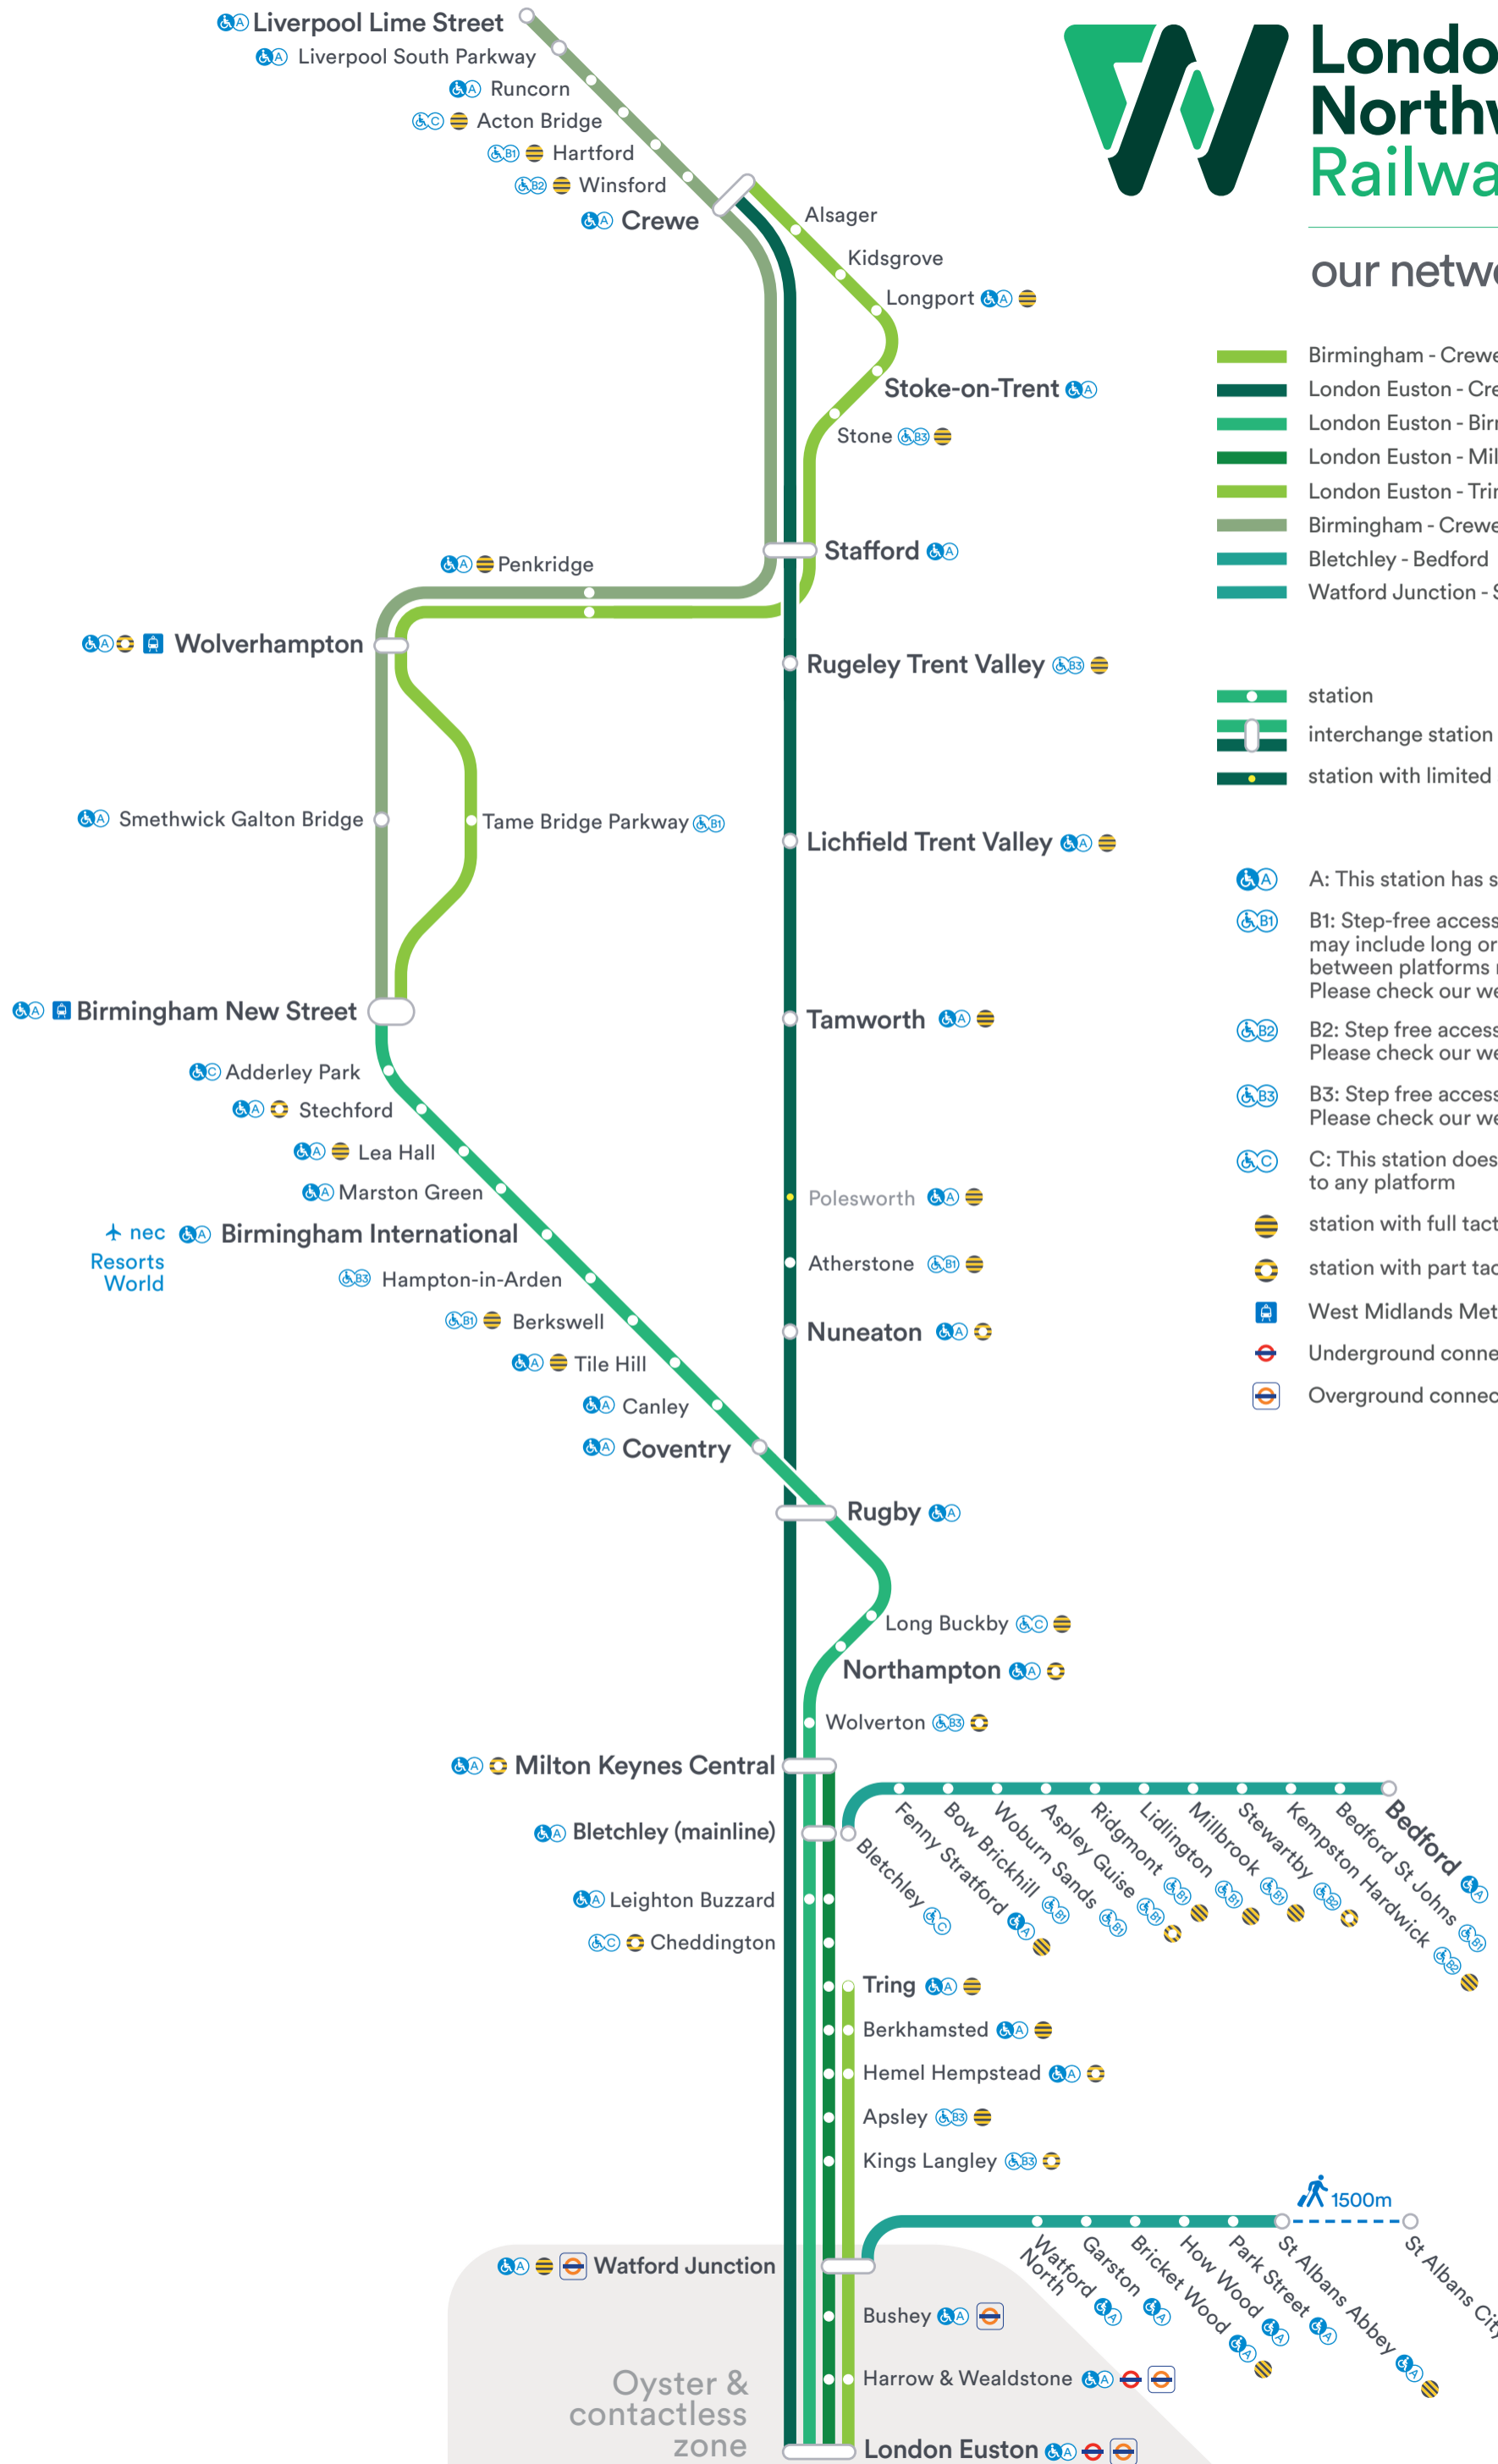

# London Northwestern Railway

## our network

- Birmingham - Crewe
- London Euston - Crewe
- London Euston - Birmingham
- London Euston - Milton Keynes
- London Euston - Tring
- Birmingham - Crewe - Liverpool
- Bletchley - Bedford
- Watford Junction - St Albans Abbey

- station
- interchange station
- station with limited service

- A: This station has step-free access to all platforms
- B1: Step-free access to all platforms, but this may include long or steep ramps, and access between platforms may be via the street. Please check our website for details.
- B2: Step free access to some platforms – Please check our website for details
- B3: Step free access may be in one direction only – Please check our website for details
- C: This station does not have step-free access to any platform
- station with full tactile paving
- station with part tactile paving
- West Midlands Metro
- Underground connections
- Overground connections

Oyster & contactless zone

1500m