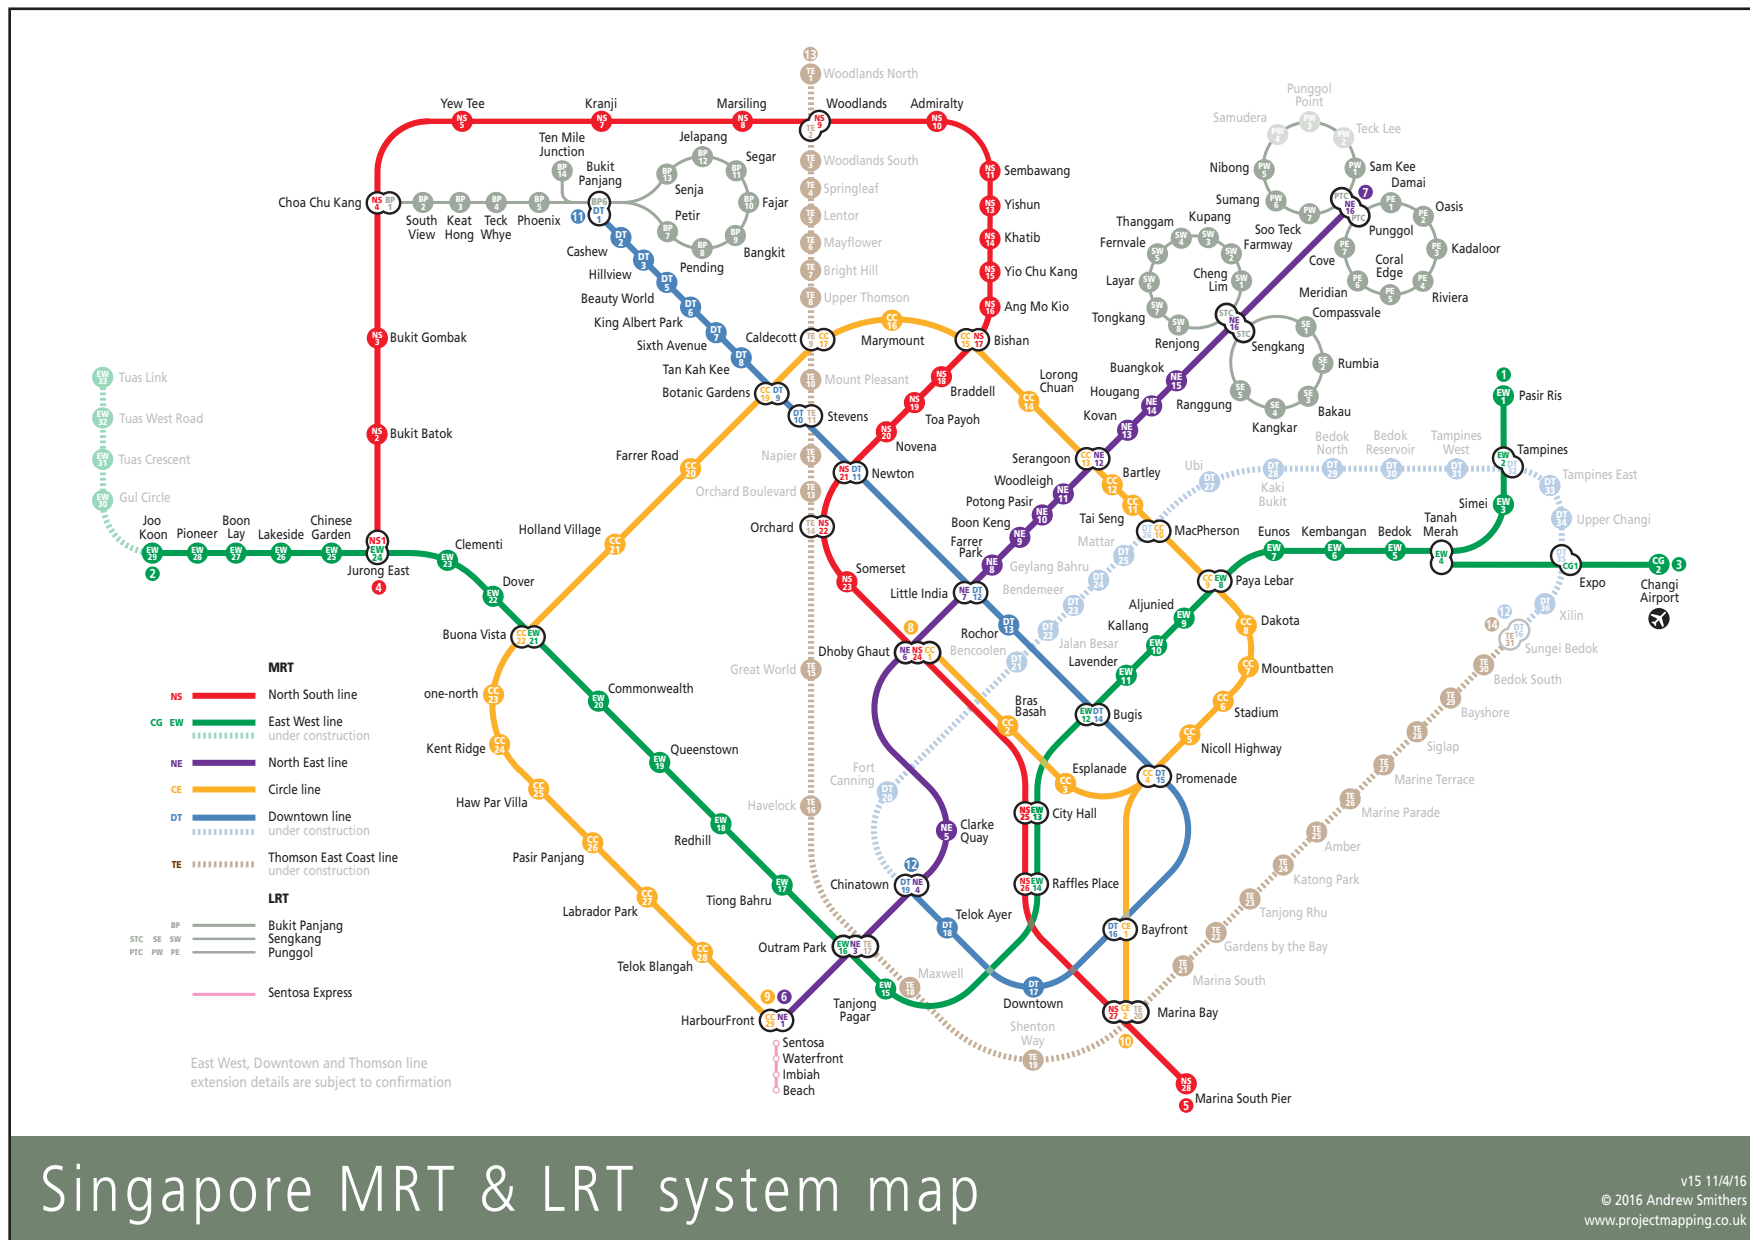

# 1 Singapore Land Transport Authority

# 2 Project Mapping Andrew Smithers