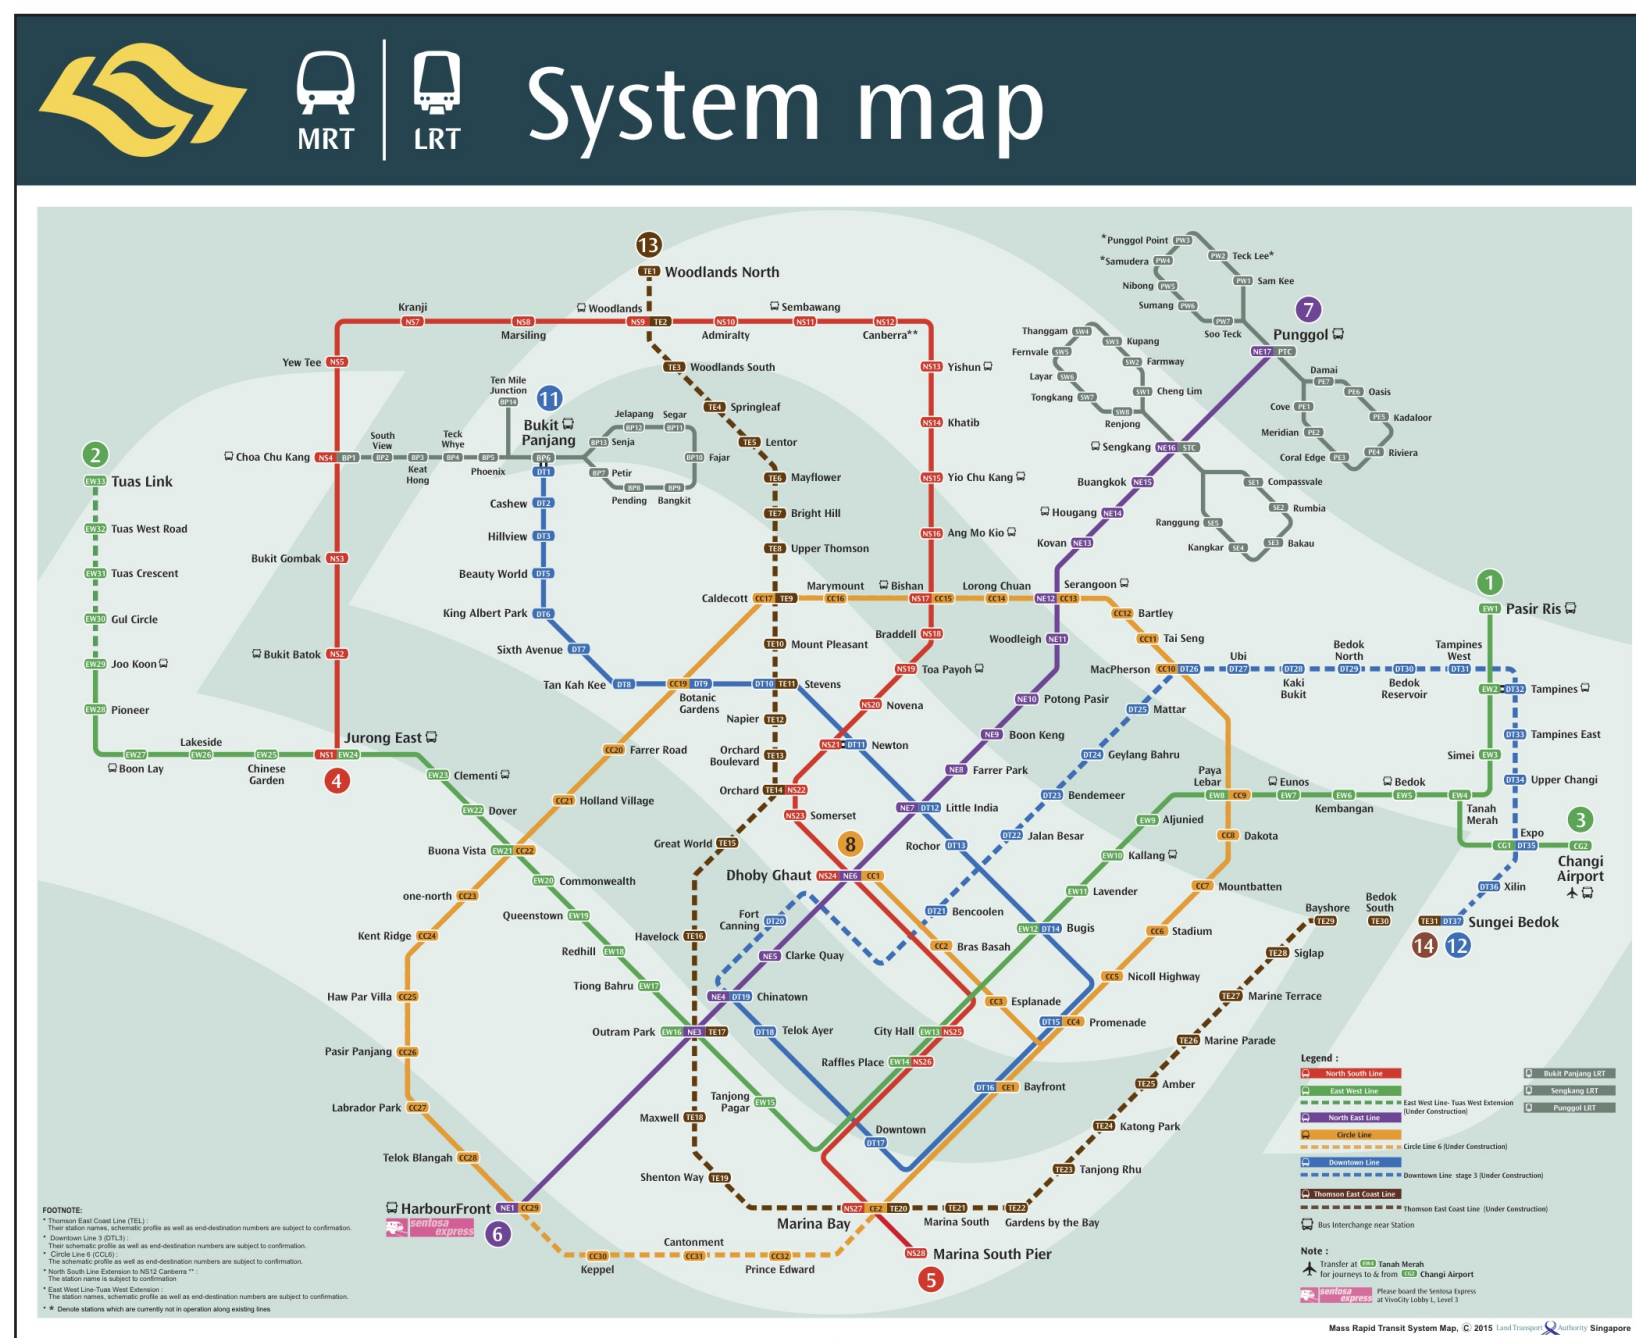

# 1 Singapore Land Transport Authority

# 2 Project Mapping Andrew Smithers